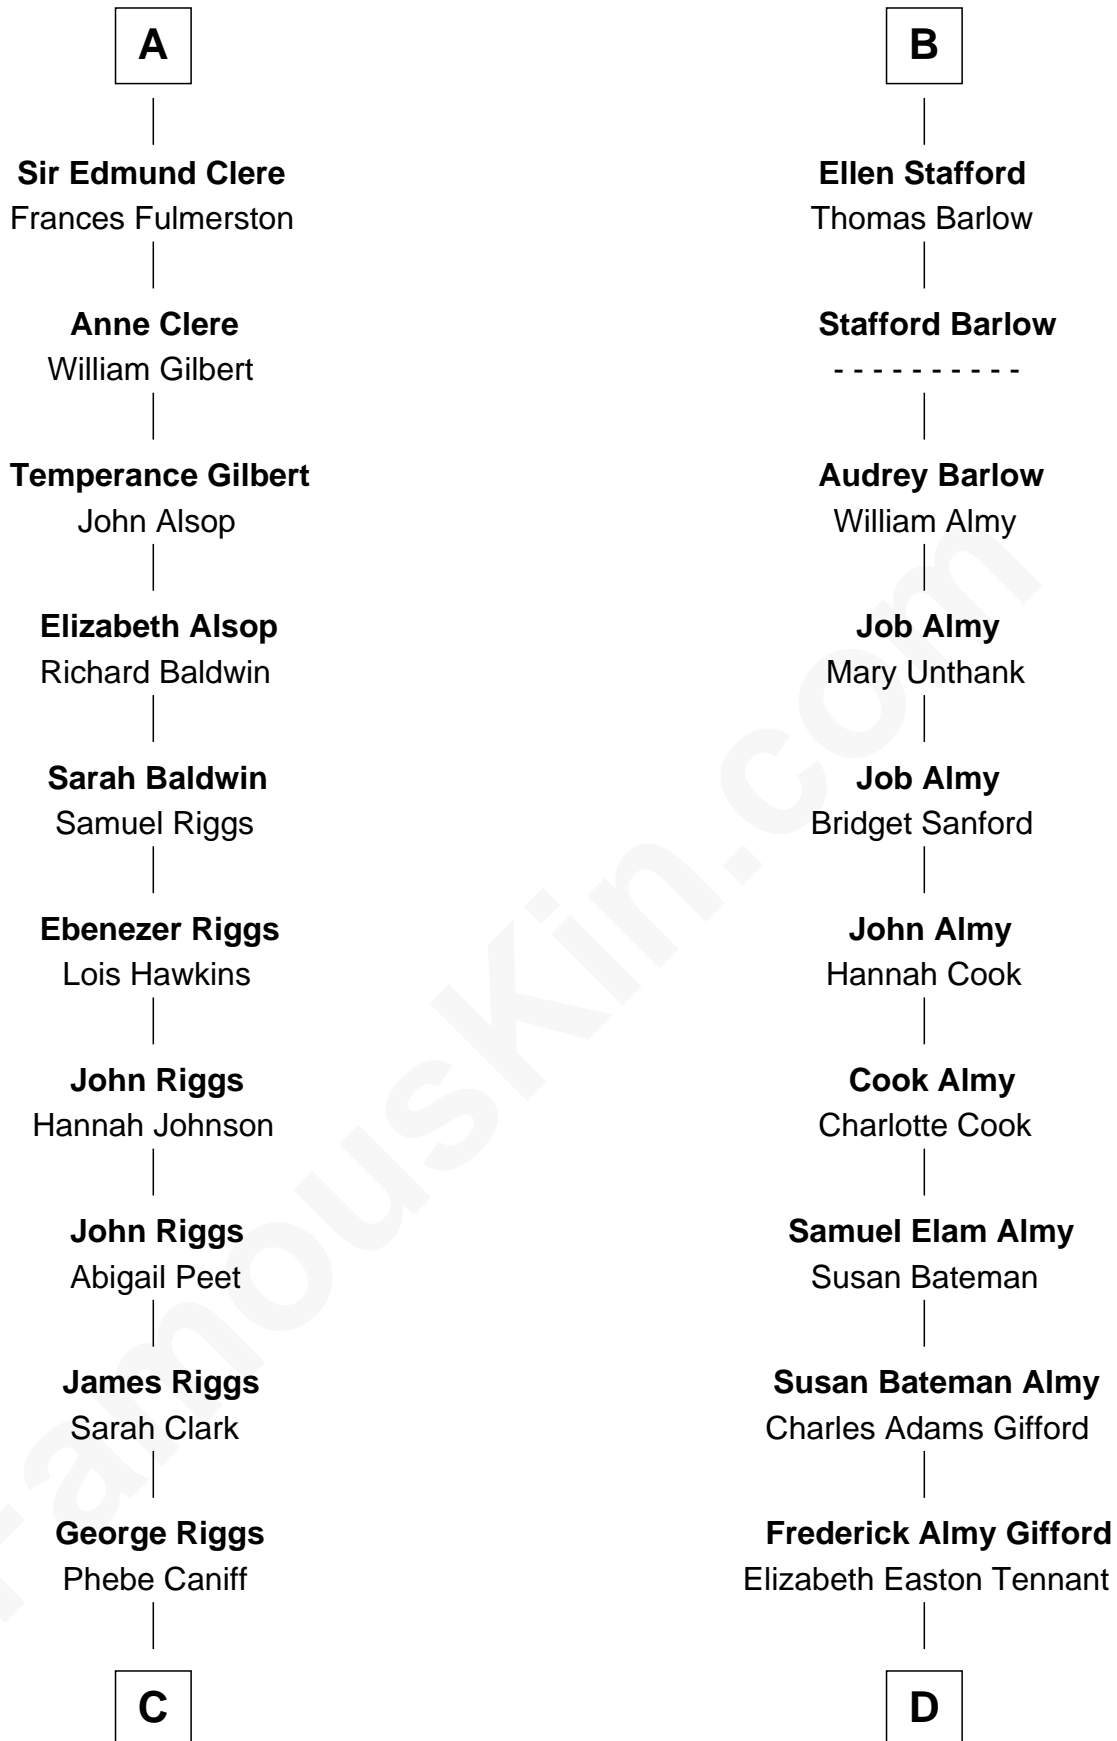

FamousKin.com

Relationship Chart of

Mamie (Doud) Eisenhower

First Lady of President Dwight Eisenhower

18th cousin 2 times removed of

Marilyn Monroe

Actress, Model, and Singer

Ralph de Stafford

Isabel de la Pole
Thomas Morley

Sir Humphrey Stafford
Elizabeth Burdet

Elizabeth Morley
Sir John Arundell

Sir Humphrey Stafford
Eleanor Aylesbury

Anne Arundell
Sir James Tyrrell

Humphrey Stafford
Katherine Fray

Sir Thomas Tyrrell
Margaret Willoughby

Sir Humphrey Stafford
Margaret Fogge

Anne Tyrrell
Sir John Clere

Sir Humphrey Stafford
Margaret Tame

A

B

C

Maria Riggs
Eli Doud

Royal Houghton Doud
Mary Cornelia Sheldon

John Sheldon Doud
Elivera Mathilda Carlson

Mamie (Doud) Eisenhower
First Lady of Dwight Eisenhower

D

Charles Stanley Gifford
Gladys Pearl Monroe

Marilyn Monroe
Actress, Model, and Singer