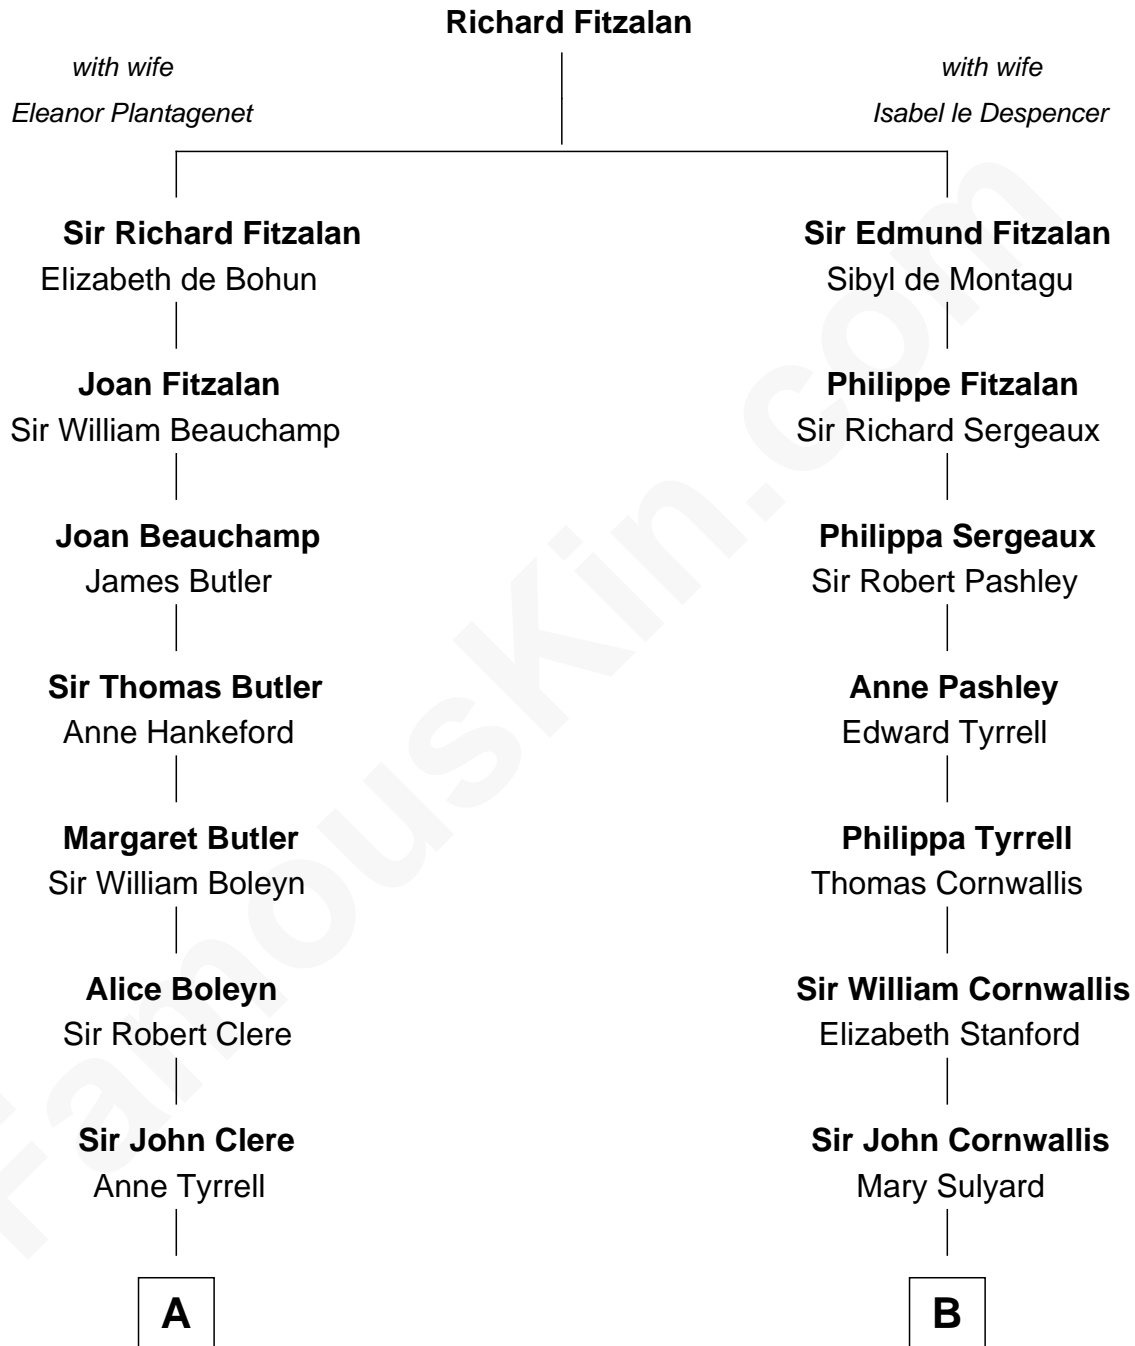

FamousKin.com

Relationship Chart of Mamie (Doud) Eisenhower

First Lady of President Dwight Eisenhower

20th cousin of

Marilyn Monroe

Actress, Model, and Singer

C

Maria Riggs
Eli Doud

Royal Houghton Doud
Mary Cornelia Sheldon

John Sheldon Doud
Elivera Mathilda Carlson

Mamie (Doud) Eisenhower
First Lady of Dwight Eisenhower

D

Elizabeth Cutting Easton
William Congdon Tennant

Elizabeth Easton Tennant
Frederick Almy Gifford