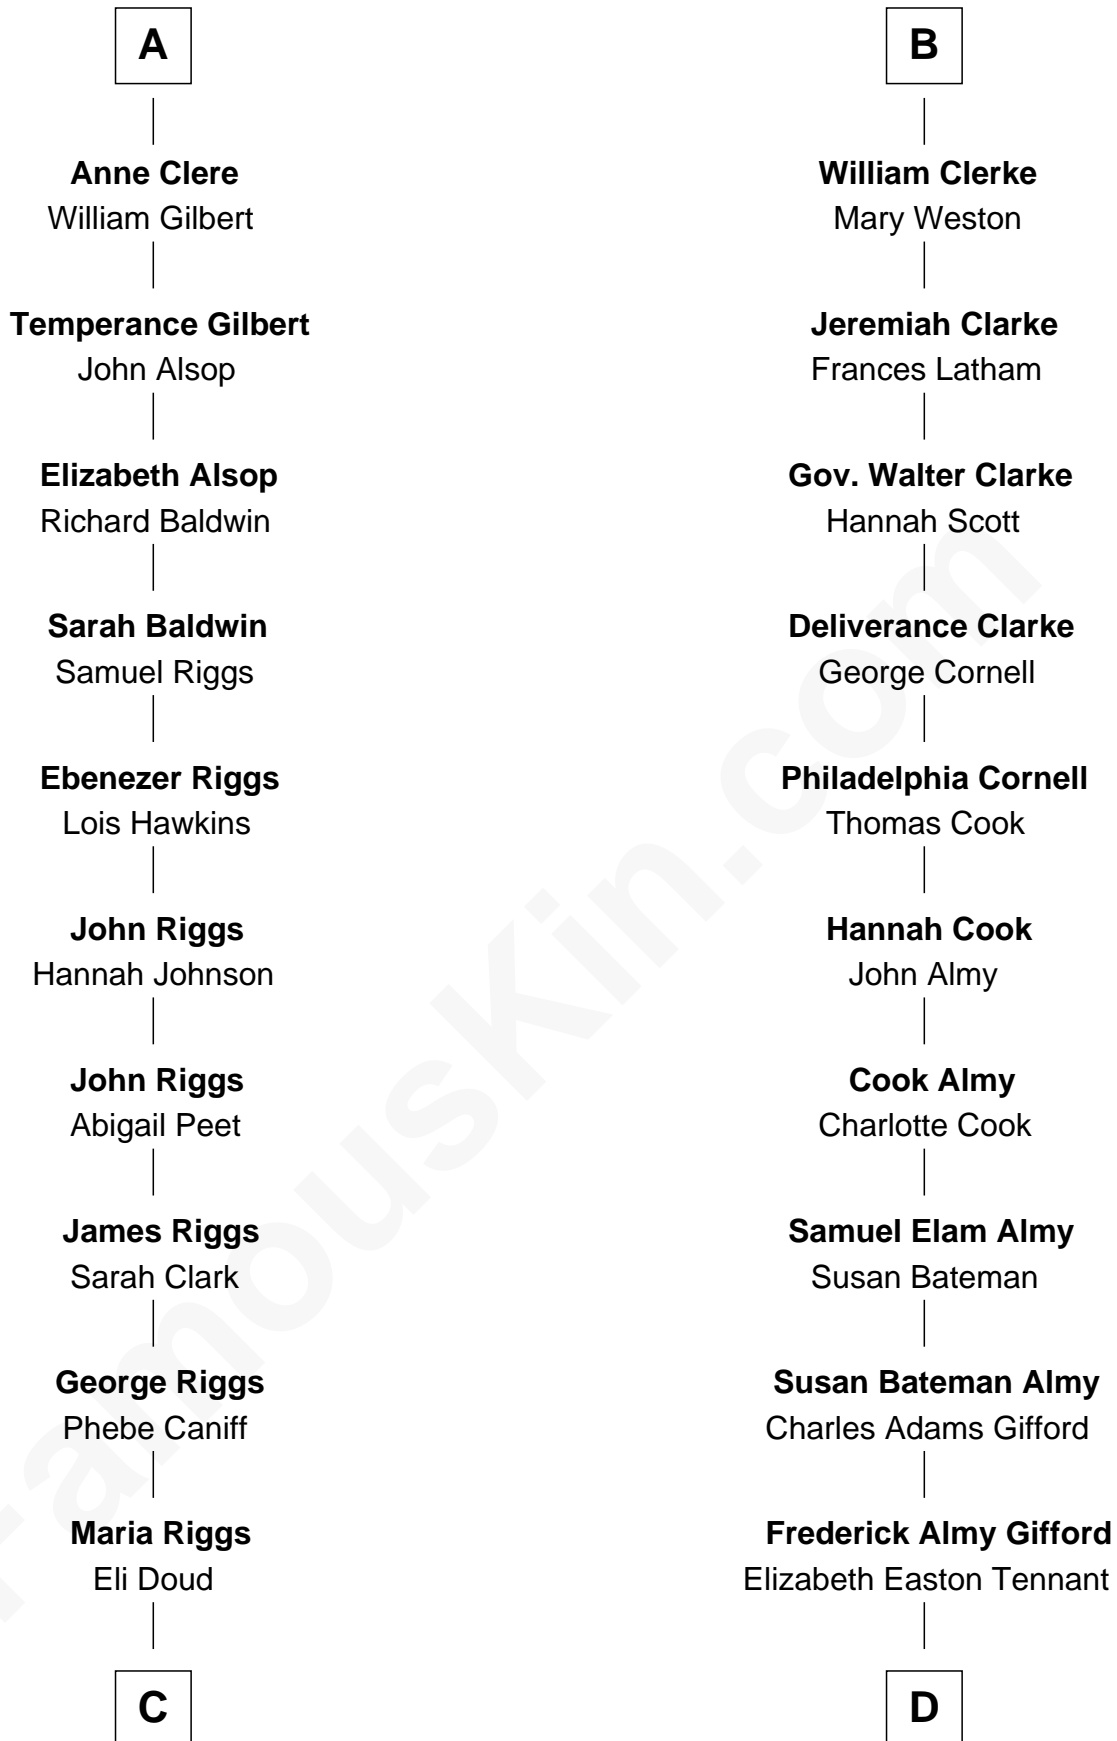

FamousKin.com

Relationship Chart of Mamie (Doud) Eisenhower

First Lady of President Dwight Eisenhower

18th cousin 1 time removed of

Marilyn Monroe

Actress, Model, and Singer

John de Welles

Maud de Roos

Anne de Welles

James Butler

James Butler

Joan Beauchamp

Sir Thomas Butler

Anne Hankeford

Margaret Butler

Sir William Boleyn

James Clerke

George Clerke

Elizabeth Wilsford

James Clerke

Mary Saxby

B

C

Royal Houghton Doud
Mary Cornelia Sheldon

John Sheldon Doud
Elivera Mathilda Carlson

Mamie (Doud) Eisenhower
First Lady of Dwight Eisenhower

D

Charles Stanley Gifford
Gladys Pearl Monroe

Marilyn Monroe
Actress, Model, and Singer

FamousKin.com