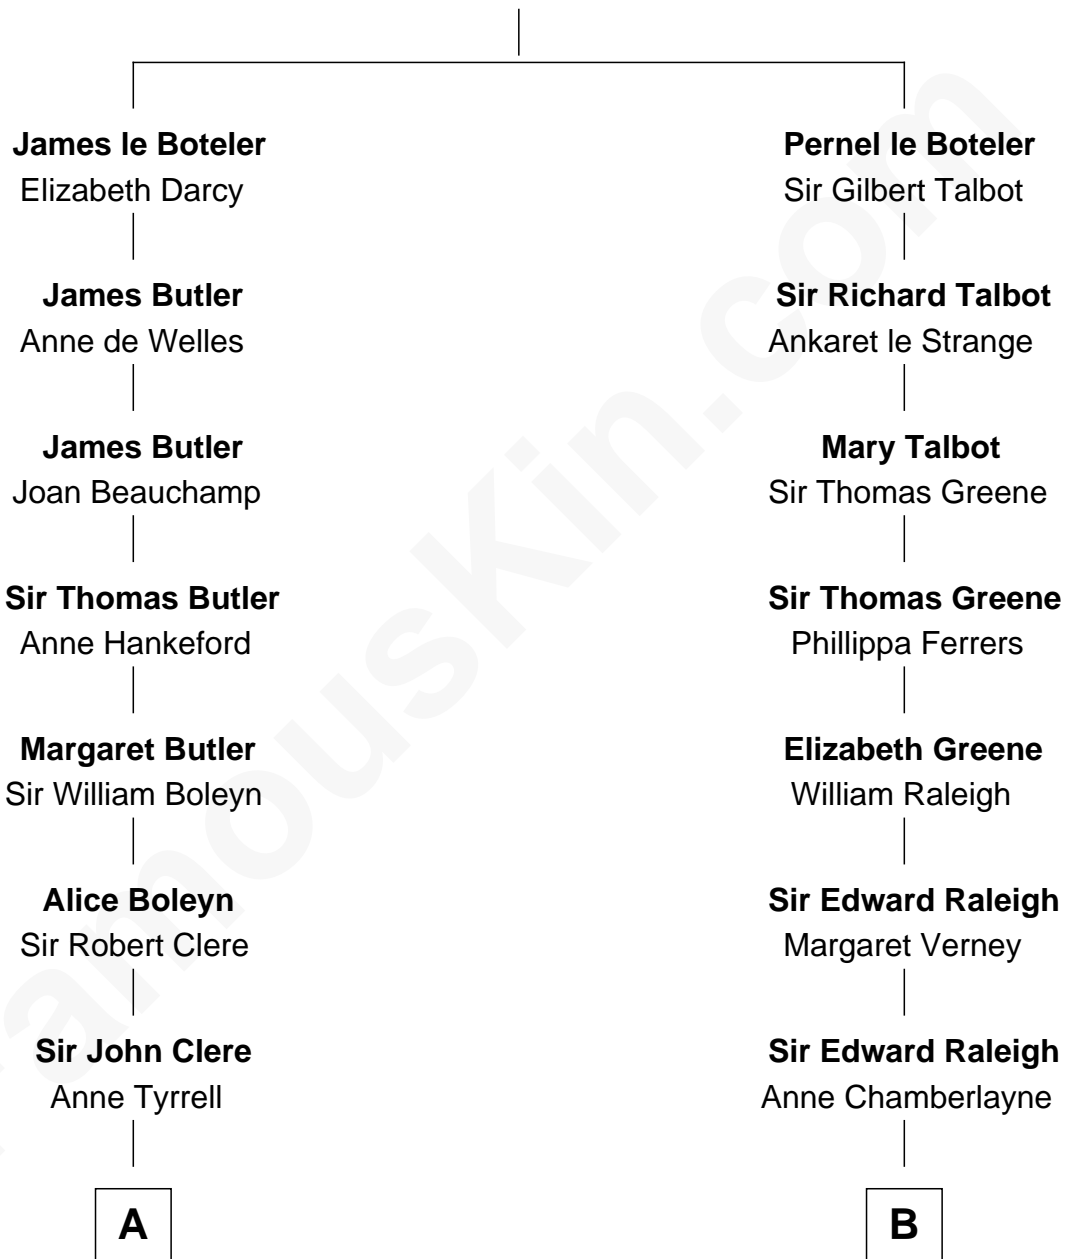

FamousKin.com

Relationship Chart of

Mamie (Doud) Eisenhower

First Lady of President Dwight Eisenhower

20th cousin of

Marilyn Monroe

Actress, Model, and Singer

Sir James le Boteler

Eleanor de Bohun

C

Maria Riggs
Eli Doud

Royal Houghton Doud
Mary Cornelia Sheldon

John Sheldon Doud
Elivera Mathilda Carlson

Mamie (Doud) Eisenhower
First Lady of Dwight Eisenhower

D

Susan Bateman Almy
Charles Adams Gifford

Frederick Almy Gifford
Elizabeth Easton Tennant

Charles Stanley Gifford
Gladys Pearl Monroe

Marilyn Monroe
Actress, Model, and Singer

FamousKin.com