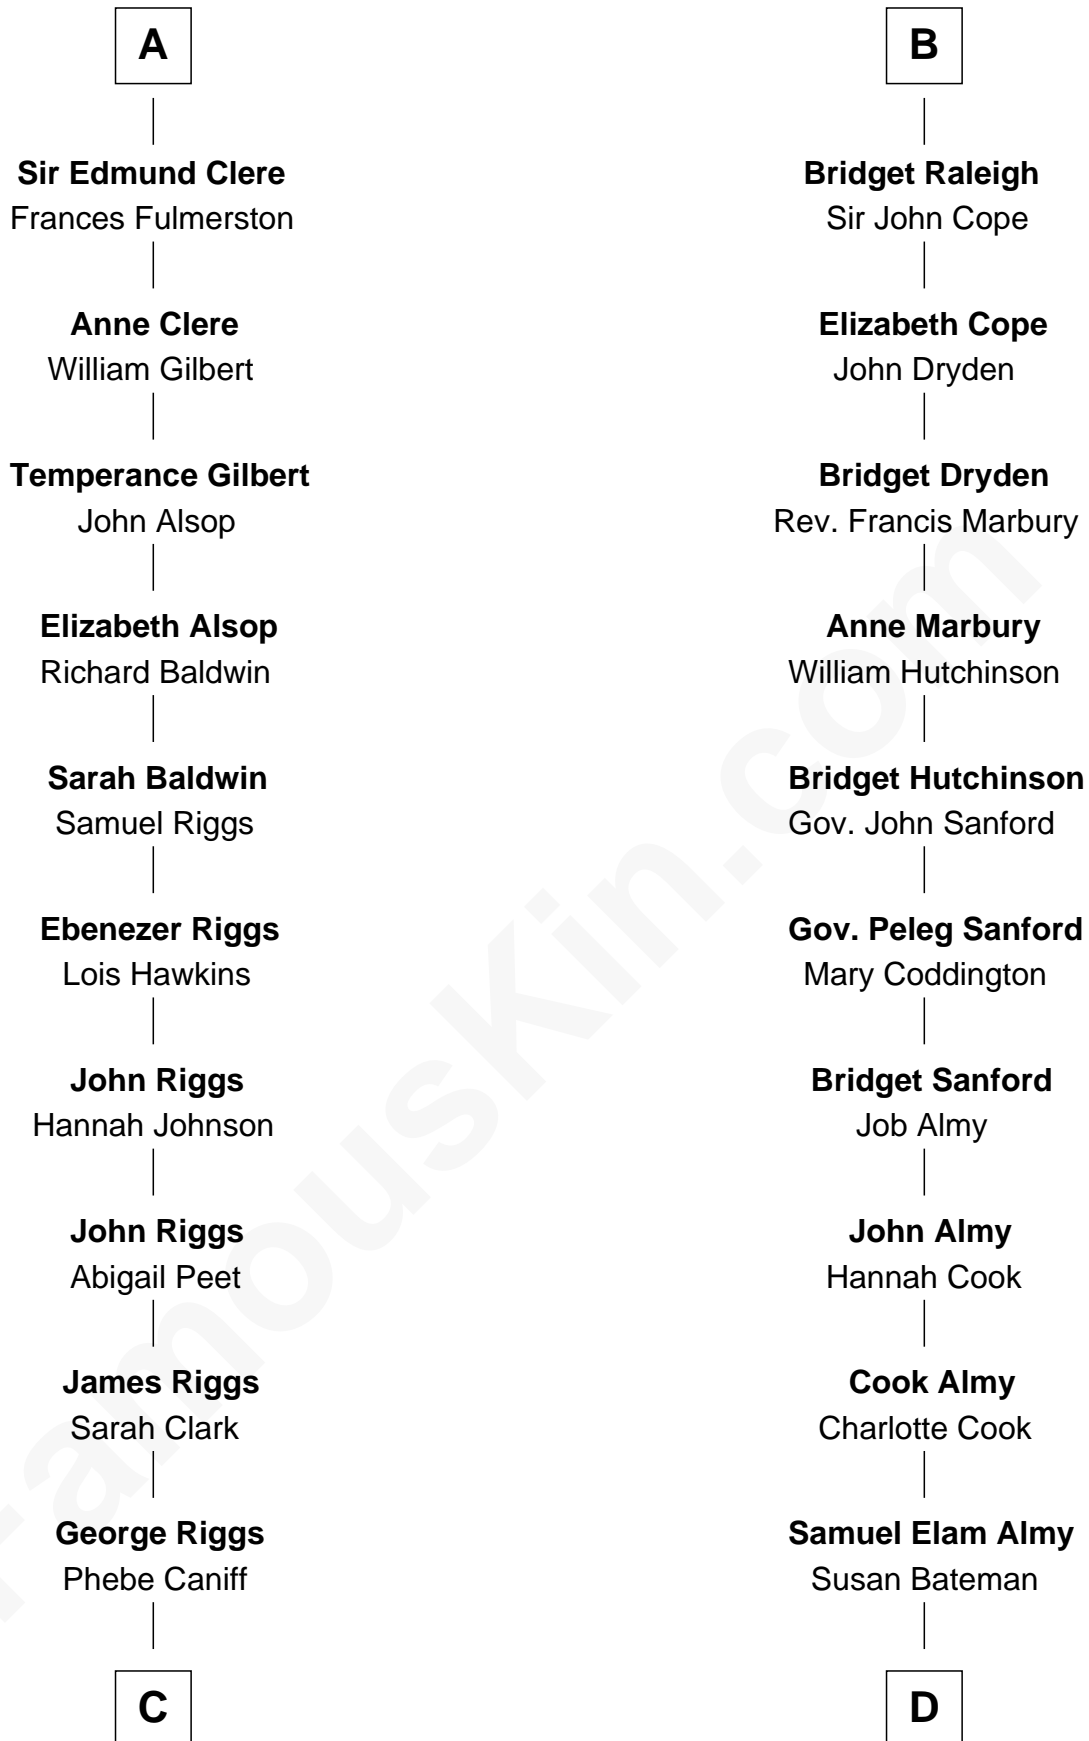

FamousKin.com

Relationship Chart of

Mamie (Doud) Eisenhower

First Lady of President Dwight Eisenhower

20th cousin of

Marilyn Monroe

Actress, Model, and Singer

Sir James le Boteler

Eleanor de Bohun

C

Maria Riggs
Eli Doud

Royal Houghton Doud
Mary Cornelia Sheldon

John Sheldon Doud
Elivera Mathilda Carlson

Mamie (Doud) Eisenhower
First Lady of Dwight Eisenhower

D

Susan Bateman Almy
Charles Adams Gifford

Frederick Almy Gifford
Elizabeth Easton Tennant

Charles Stanley Gifford
Gladys Pearl Monroe

Marilyn Monroe
Actress, Model, and Singer

FamousKin.com