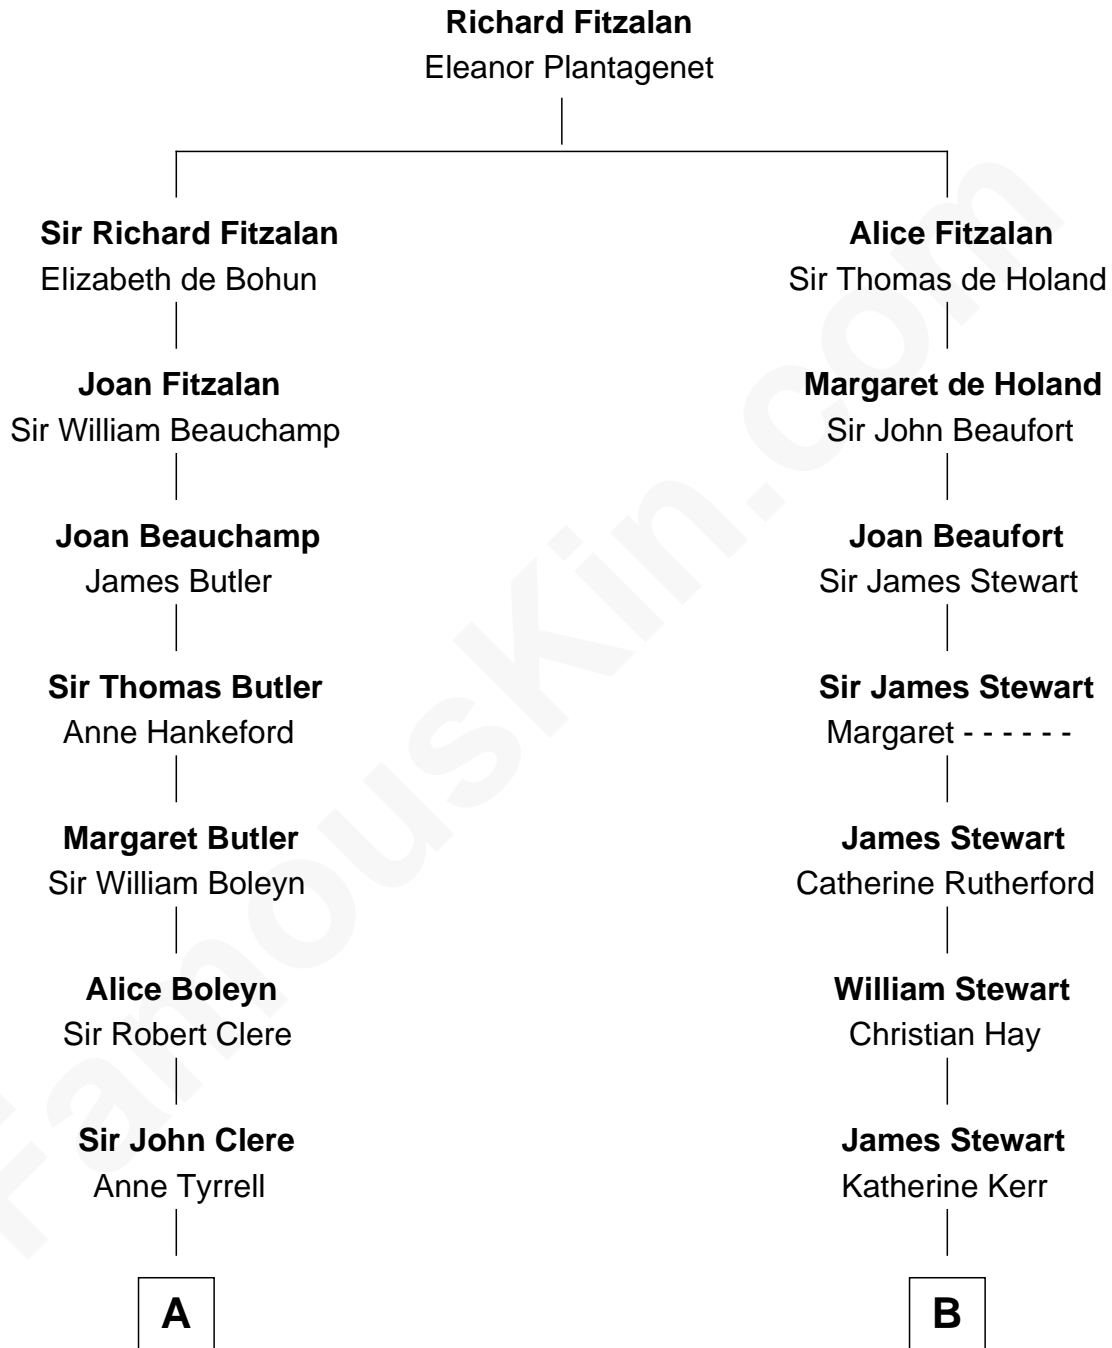

FamousKin.com

Relationship Chart of Mamie (Doud) Eisenhower

First Lady of President Dwight Eisenhower

15th cousin 5 times removed of

Noel Coward

Playwright, Actor, and Songwriter

C

—
Maria Riggs

Eli Doud

—
Royal Houghton Doud

Mary Cornelia Sheldon

—
John Sheldon Doud

Elivera Mathilda Carlson

—
Mamie (Doud) Eisenhower

First Lady of Dwight Eisenhower

FamousKin.com