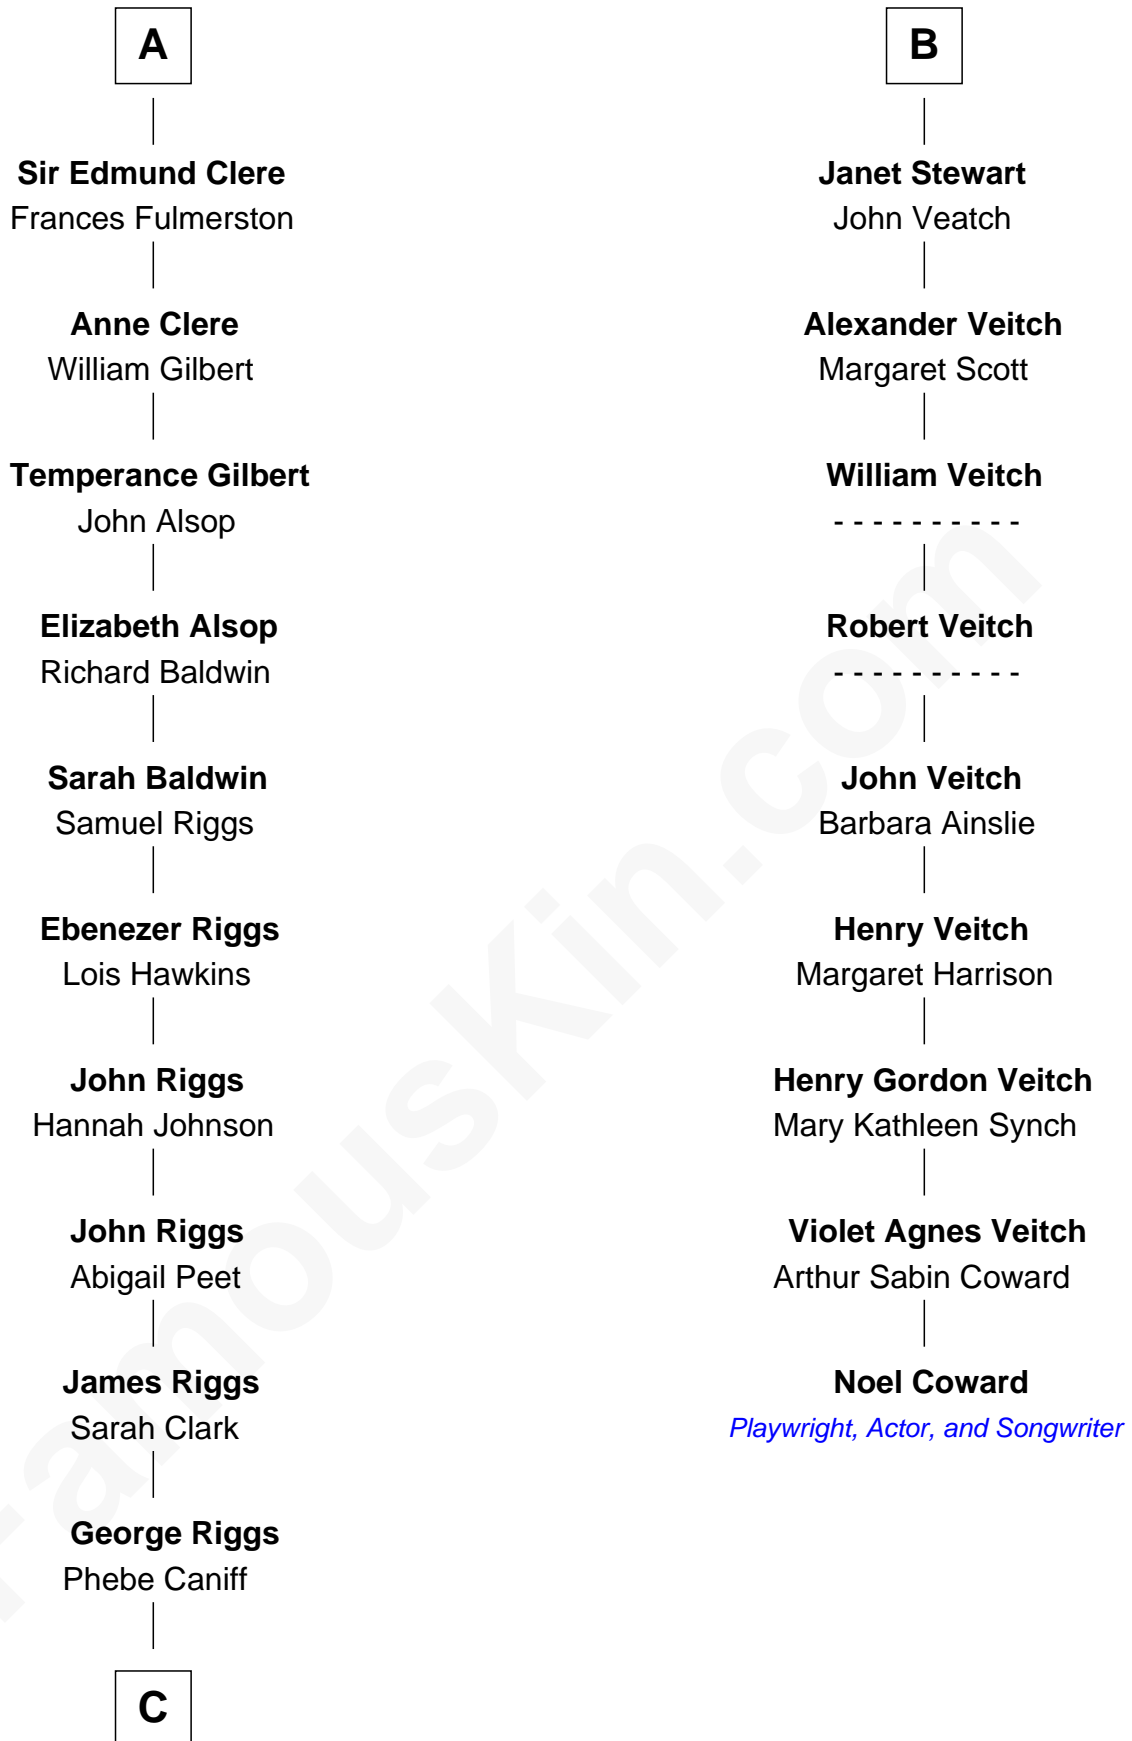

FamousKin.com

Relationship Chart of Mamie (Doud) Eisenhower

First Lady of President Dwight Eisenhower

15th cousin 5 times removed of

Noel Coward

Playwright, Actor, and Songwriter

C

—
Maria Riggs

Eli Doud

—
Royal Houghton Doud

Mary Cornelia Sheldon

—
John Sheldon Doud

Elivera Mathilda Carlson

—
Mamie (Doud) Eisenhower

First Lady of Dwight Eisenhower

FamousKin.com