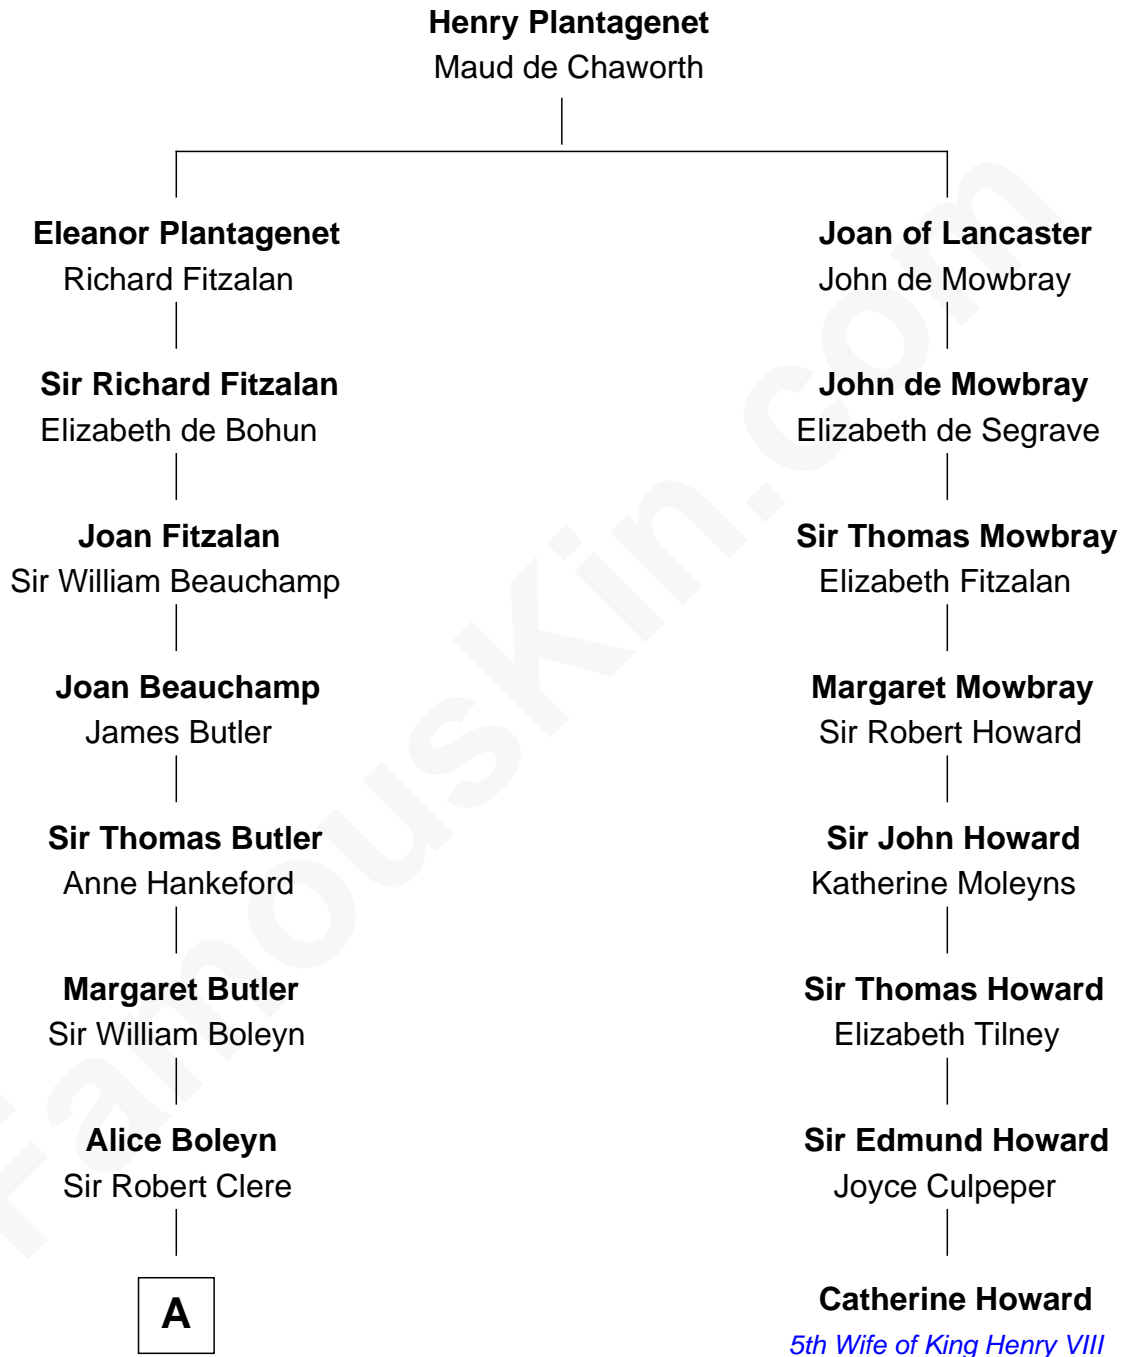

FamousKin.com

Relationship Chart of Mamie (Doud) Eisenhower

First Lady of President Dwight Eisenhower

7th cousin 14 times removed of

Catherine Howard

5th Wife of King Henry VIII

B

George Riggs

Phebe Caniff

Maria Riggs

Eli Doud

Royal Houghton Doud

Mary Cornelia Sheldon

John Sheldon Doud

Elivera Mathilda Carlson

Mamie (Doud) Eisenhower

First Lady of Dwight Eisenhower