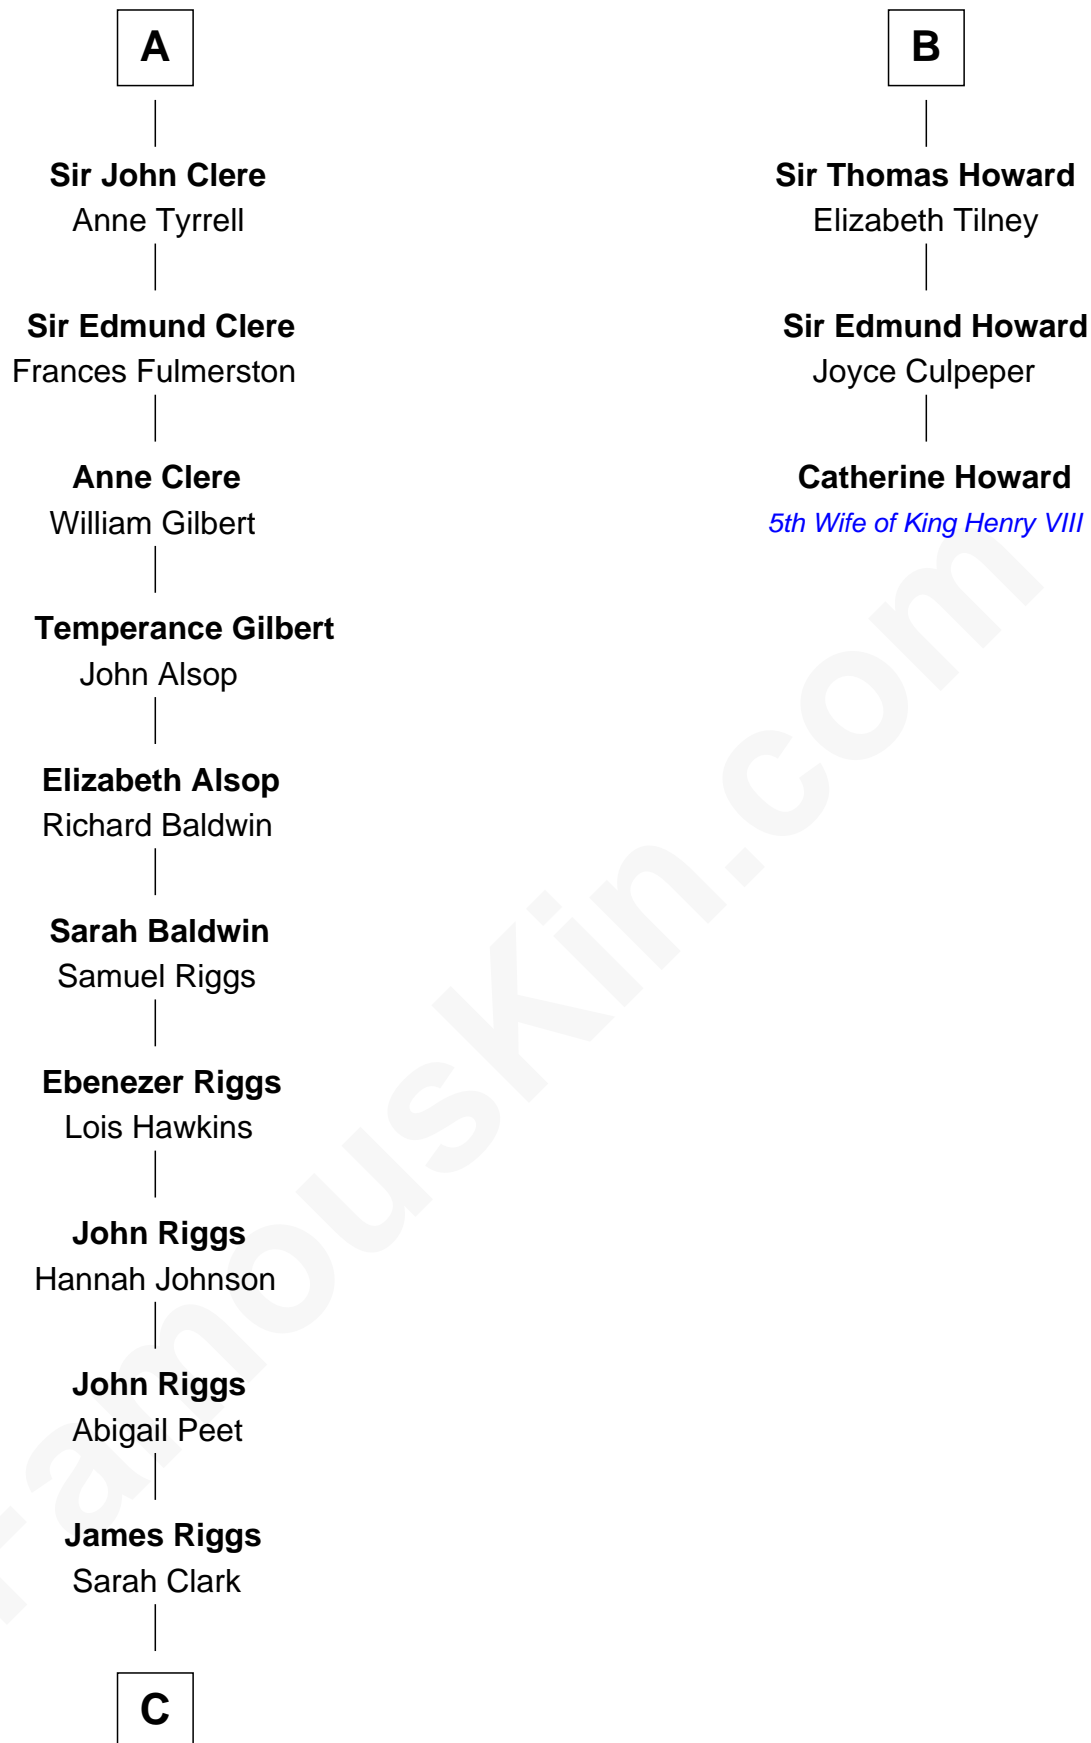

FamousKin.com

Relationship Chart of Mamie (Doud) Eisenhower

First Lady of President Dwight Eisenhower

9th cousin 12 times removed of

Catherine Howard

5th Wife of King Henry VIII

C

George Riggs