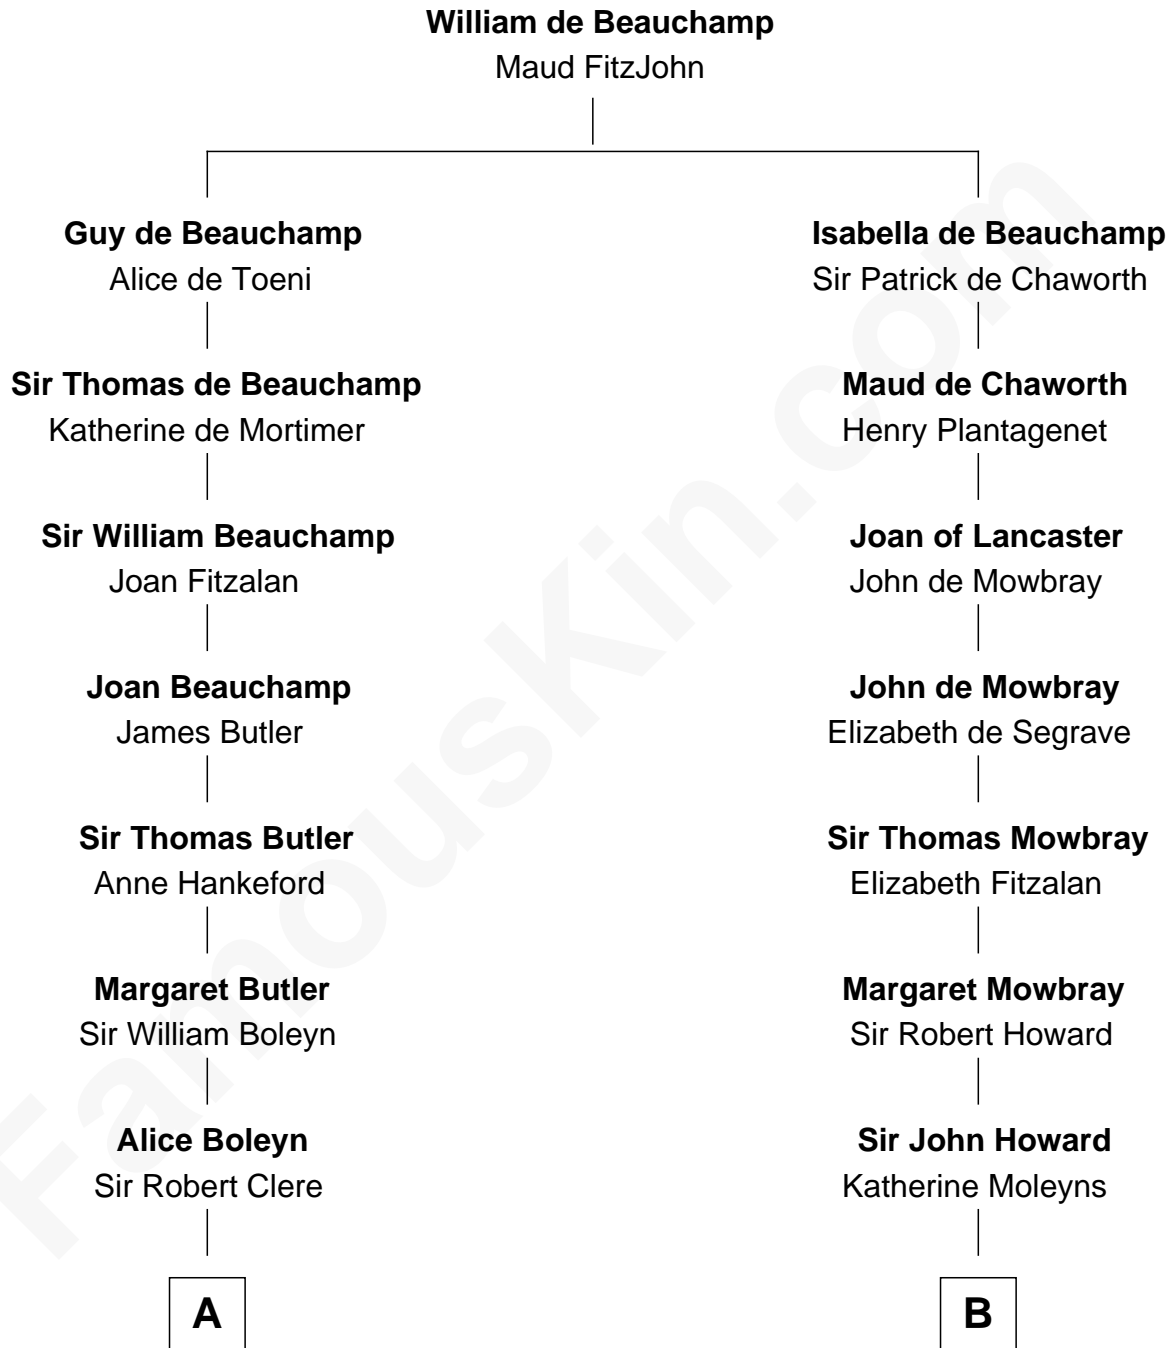

FamousKin.com

Relationship Chart of Mamie (Doud) Eisenhower

First Lady of President Dwight Eisenhower

9th cousin 12 times removed of

Catherine Howard

5th Wife of King Henry VIII

C

George Riggs

Phebe Caniff

Maria Riggs

Eli Doud

Royal Houghton Doud

Mary Cornelia Sheldon

John Sheldon Doud

Elivera Mathilda Carlson

Mamie (Doud) Eisenhower

First Lady of Dwight Eisenhower