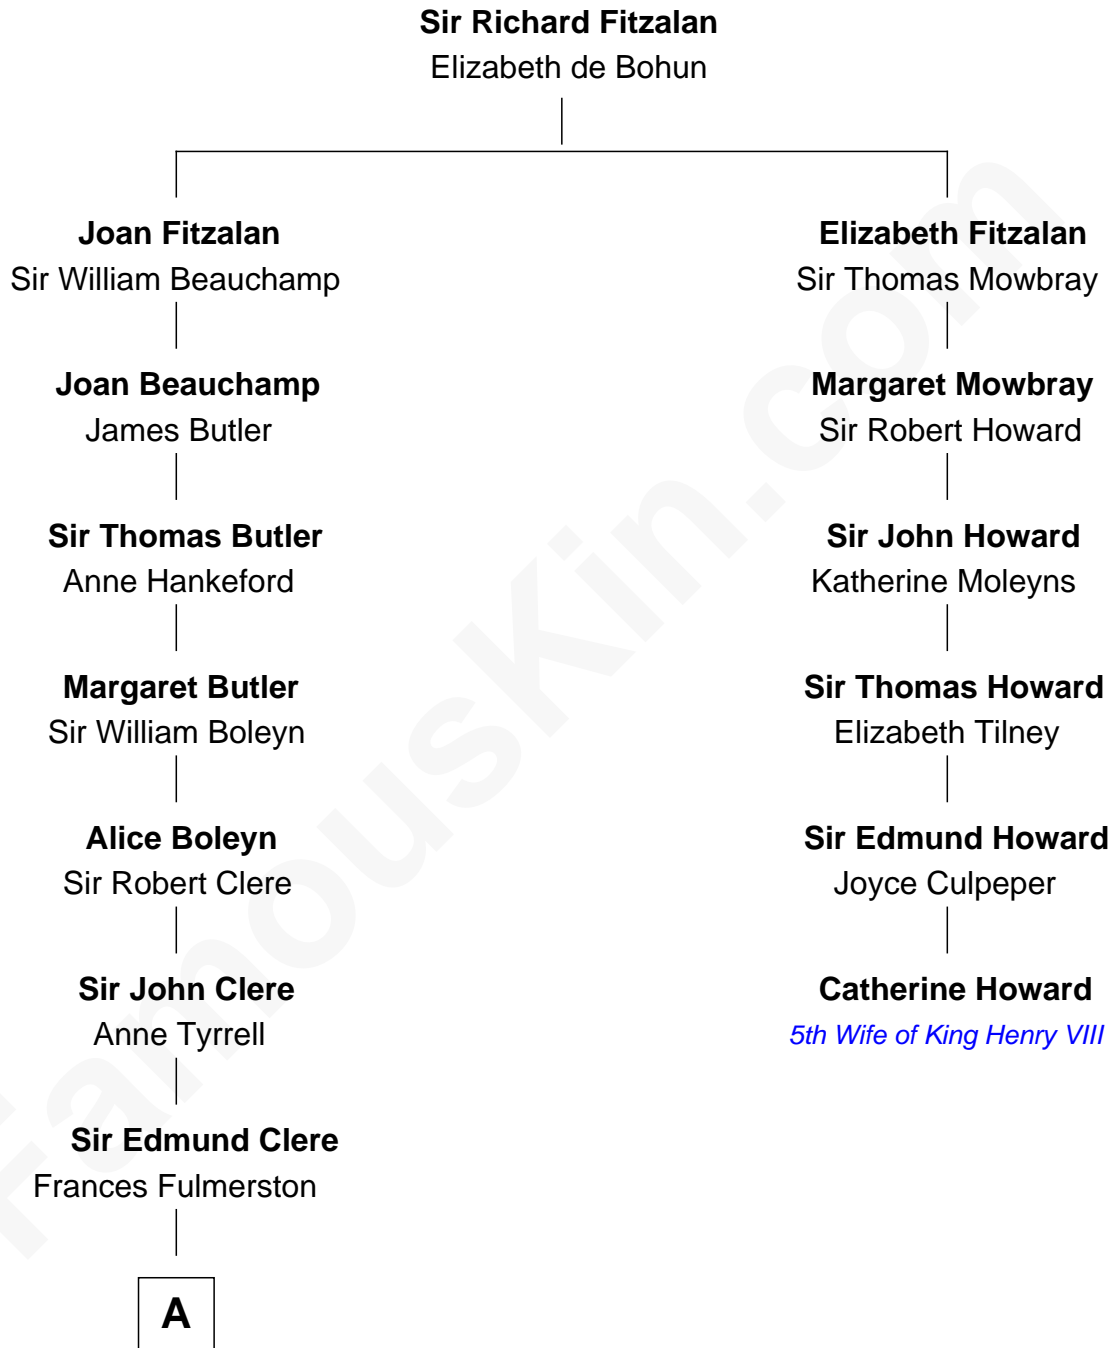

FamousKin.com

Relationship Chart of Mamie (Doud) Eisenhower

First Lady of President Dwight Eisenhower

5th cousin 14 times removed of

Catherine Howard

5th Wife of King Henry VIII

A

Anne Clere