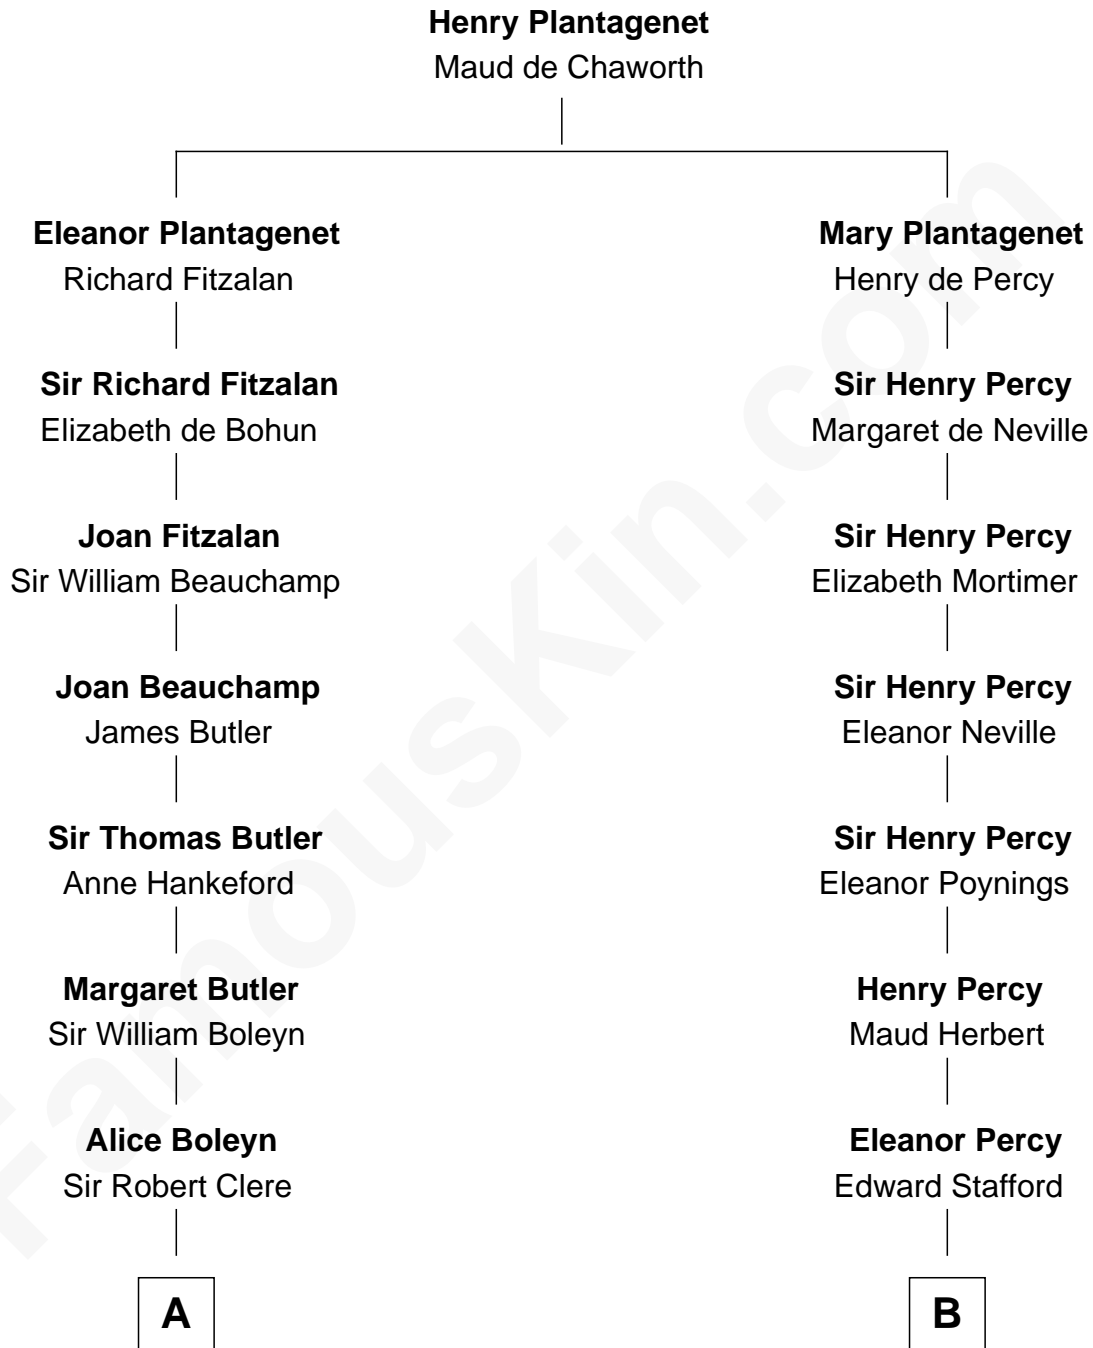

FamousKin.com

Relationship Chart of Mamie (Doud) Eisenhower

First Lady of President Dwight Eisenhower

20th cousin 1 time removed of

Admiral Richard Byrd
Polar Explorer

C

George Riggs
Phebe Caniff

Maria Riggs
Eli Doud

Royal Houghton Doud
Mary Cornelia Sheldon

John Sheldon Doud
Elivera Mathilda Carlson

Mamie (Doud) Eisenhower
First Lady of Dwight Eisenhower

D

Richard Evelyn Byrd
Anne Harrison

Col. William Byrd
Jane Meriwether Rivers

Richard Evelyn Byrd
Eleanor Bolling Flood

Admiral Richard Byrd
Polar Explorer

FamousKin.com