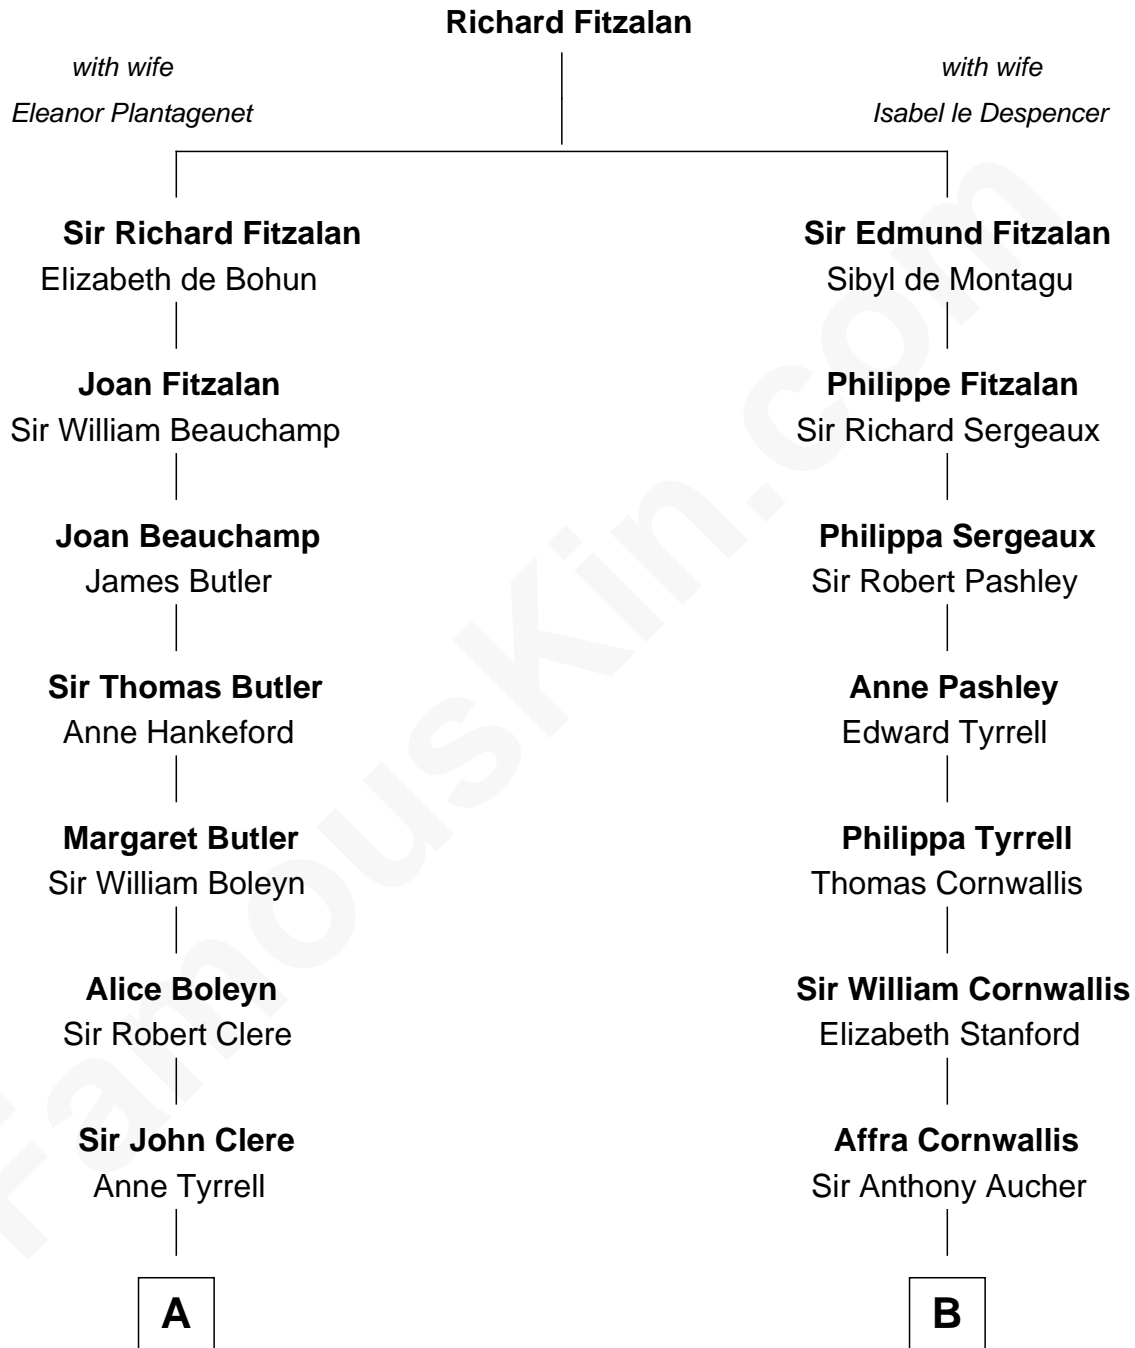

# FamousKin.com

## Relationship Chart of Mamie (Doud) Eisenhower

*First Lady of President Dwight Eisenhower*

20th cousin 1 time removed of

**Admiral Richard Byrd**  
*Polar Explorer*

**C**

**Maria Riggs**  
Eli Doud

**Royal Houghton Doud**  
Mary Cornelia Sheldon

**John Sheldon Doud**  
Elivera Mathilda Carlson

**Mamie (Doud) Eisenhower**  
*First Lady of Dwight Eisenhower*

**D**

**Eliza Bolling West**  
Dr. Joel Walker Flood

**Col. Henry De La Warr Flood**  
Mary Elizabeth Trent

**Joel Walker Flood**  
Ella Faulkner

**Eleanor Bolling Flood**  
Richard Evelyn Byrd

**Admiral Richard Byrd**  
*Polar Explorer*