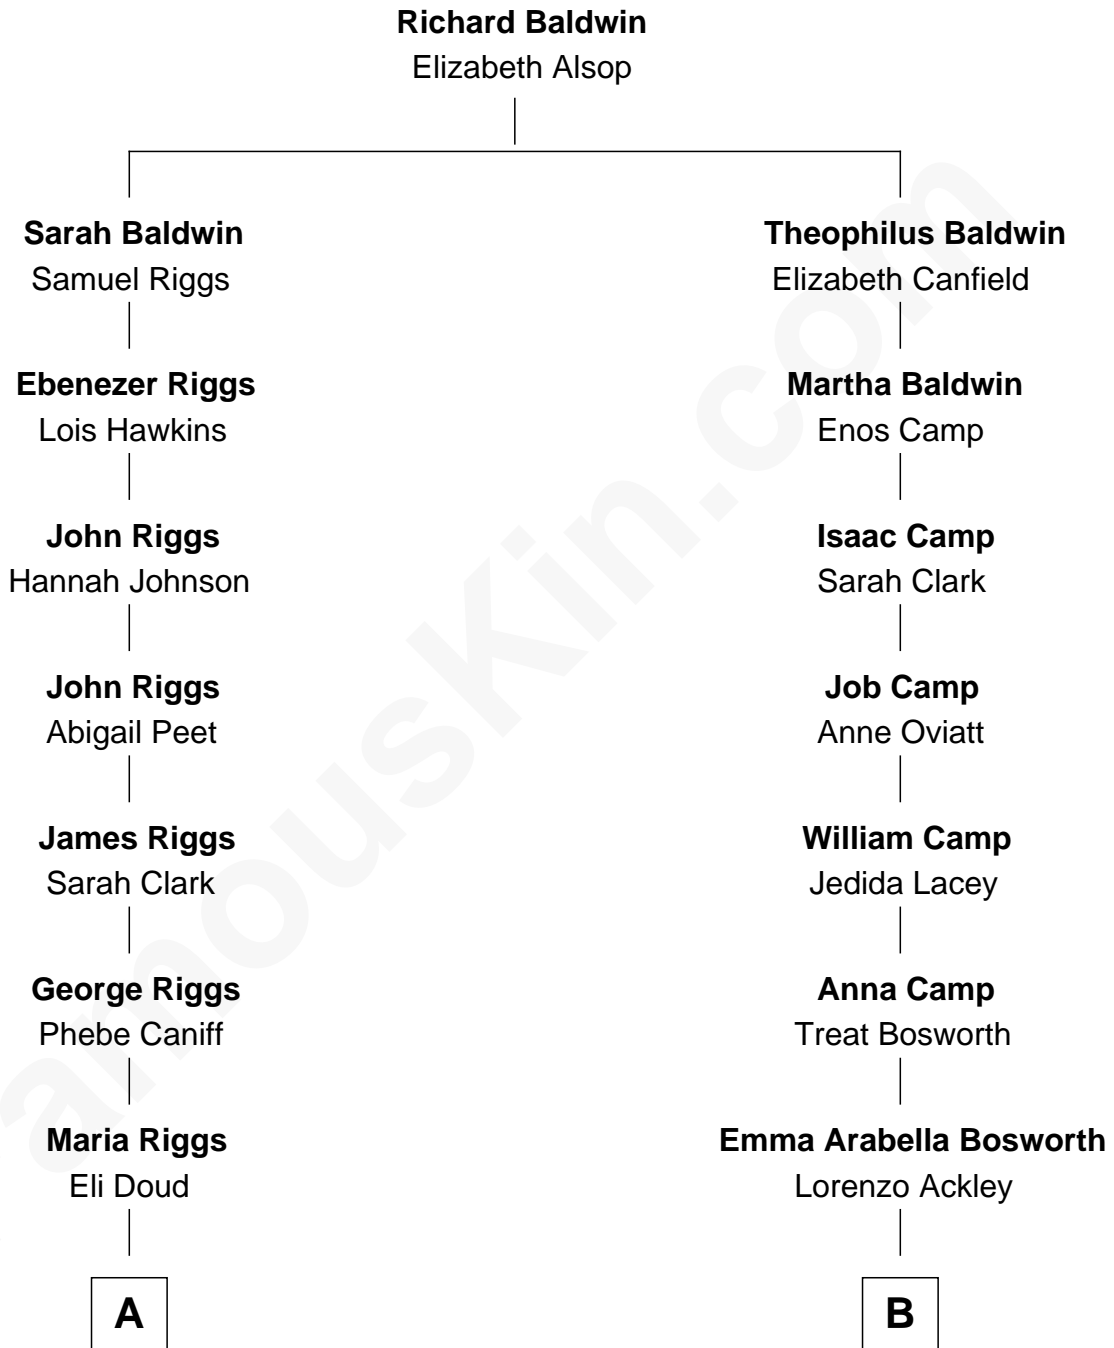

**FamousKin.com**  
**Relationship Chart of**  
**Mamie (Doud) Eisenhower**

*First Lady of President Dwight Eisenhower*

9th cousin 2 times removed of

**Sydney Biddle Barrows**

*Mayflower Madam*

**A**

**Royal Houghton Doud**  
Mary Cornelia Sheldon

**John Sheldon Doud**  
Elivera Mathilda Carlson

**Mamie (Doud) Eisenhower**  
*First Lady of Dwight Eisenhower*

**B**

**Helen Eva Ackley**  
William Gildersleeve Parke

**Elizabeth Parke**  
Percy Ballantine

**John Boyd Ballantine**  
Anne L. Crawford

**Jeannette Ballantine**  
Donald Byers Barrows

**Sydney Biddle Barrows**  
*Mayflower Madam*