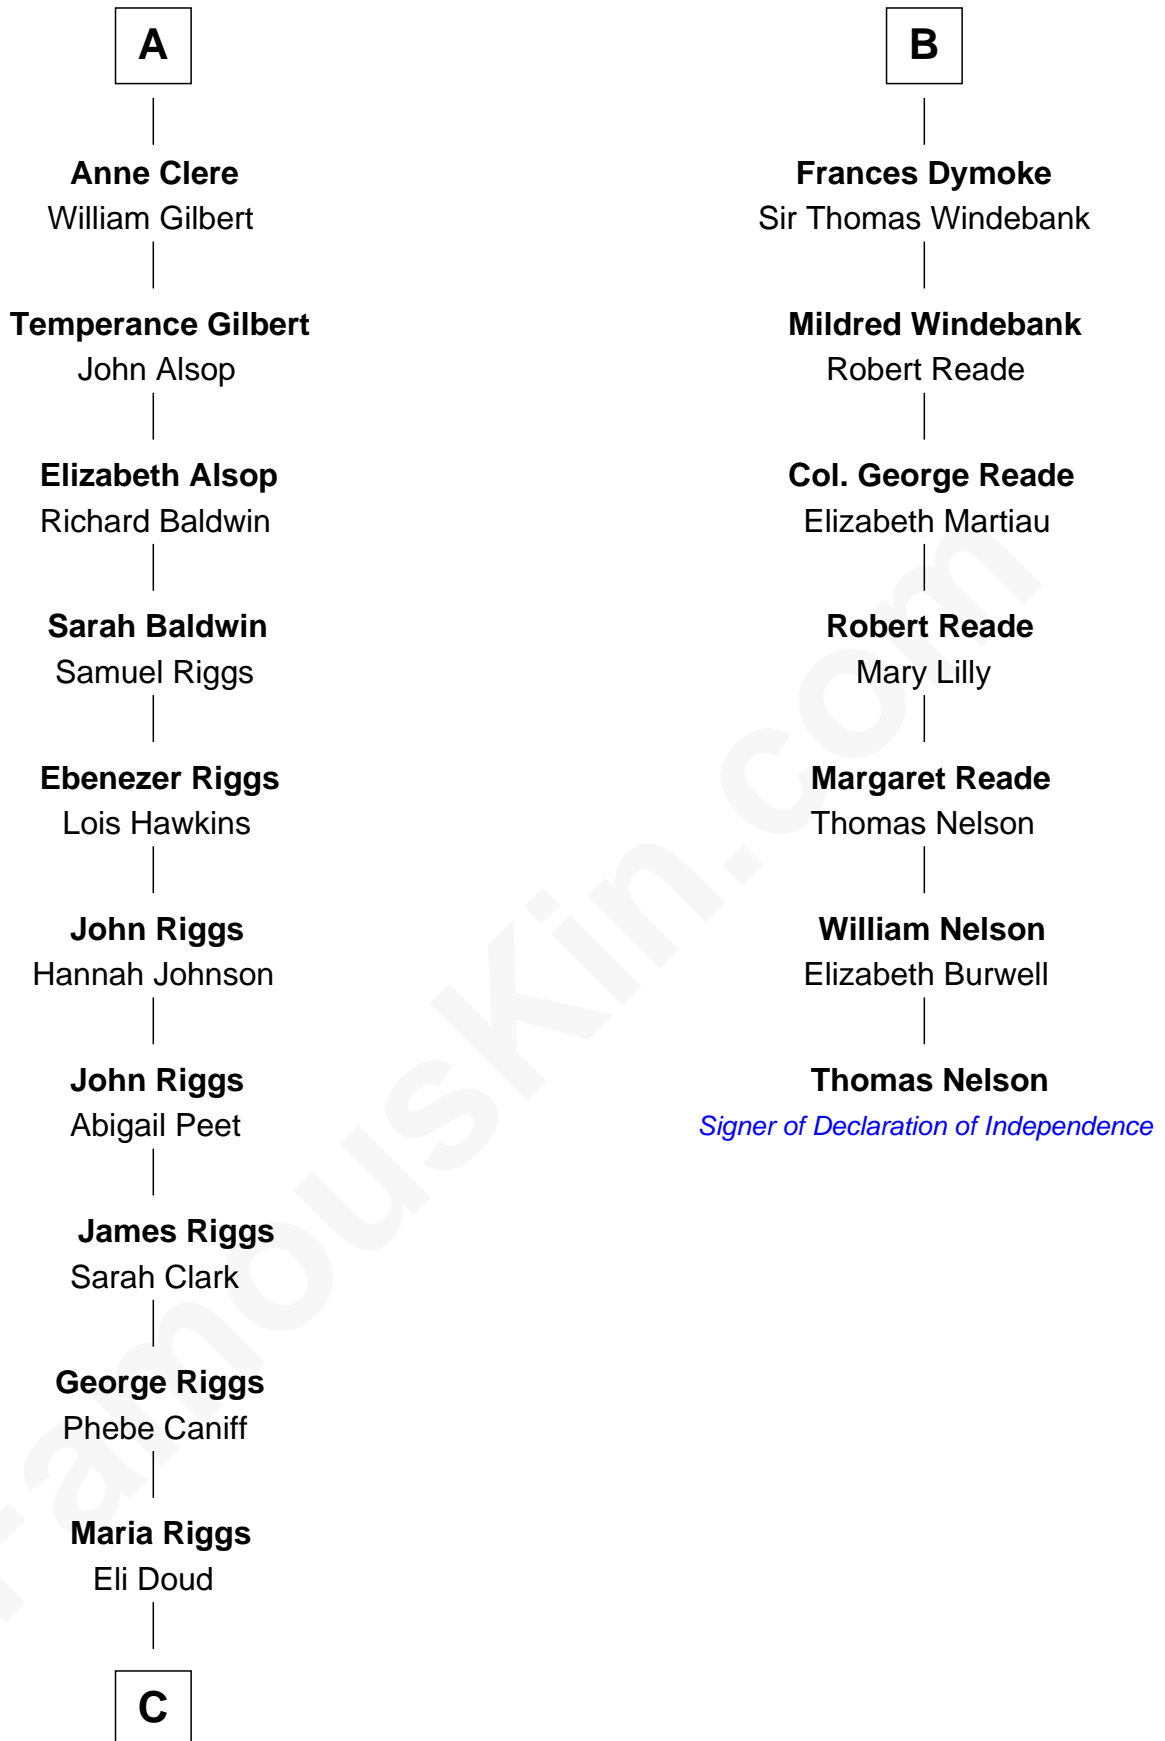

## Relationship Chart of Mamie (Doud) Eisenhower

*First Lady of President Dwight Eisenhower*

13th cousin 6 times removed of

## Thomas Nelson

*Signer of the Declaration of Independence*

C

—  
**Royal Houghton Doud**

Mary Cornelia Sheldon

—  
**John Sheldon Doud**

Elivera Mathilda Carlson

—  
**Mamie (Doud) Eisenhower**