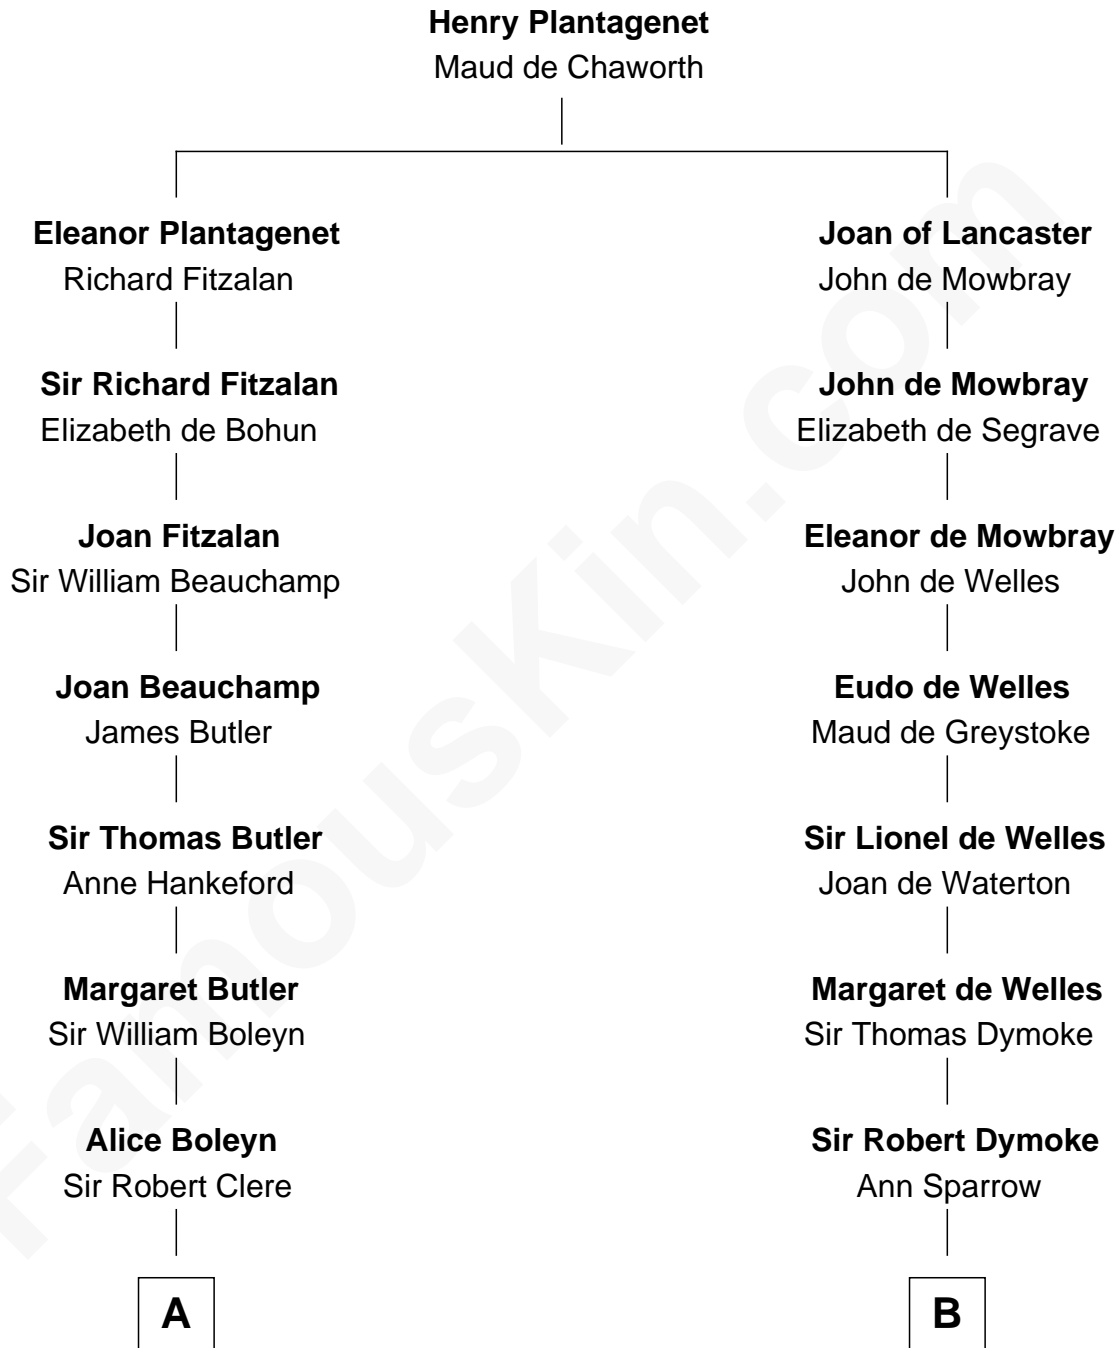

FamousKin.com

Relationship Chart of Mamie (Doud) Eisenhower

First Lady of President Dwight Eisenhower

14th cousin 7 times removed of

Thomas Nelson

Signer of the Declaration of Independence

C

George Riggs

Phebe Caniff

Maria Riggs

Eli Doud

Royal Houghton Doud

Mary Cornelia Sheldon

John Sheldon Doud

Elivera Mathilda Carlson

Mamie (Doud) Eisenhower

First Lady of Dwight Eisenhower