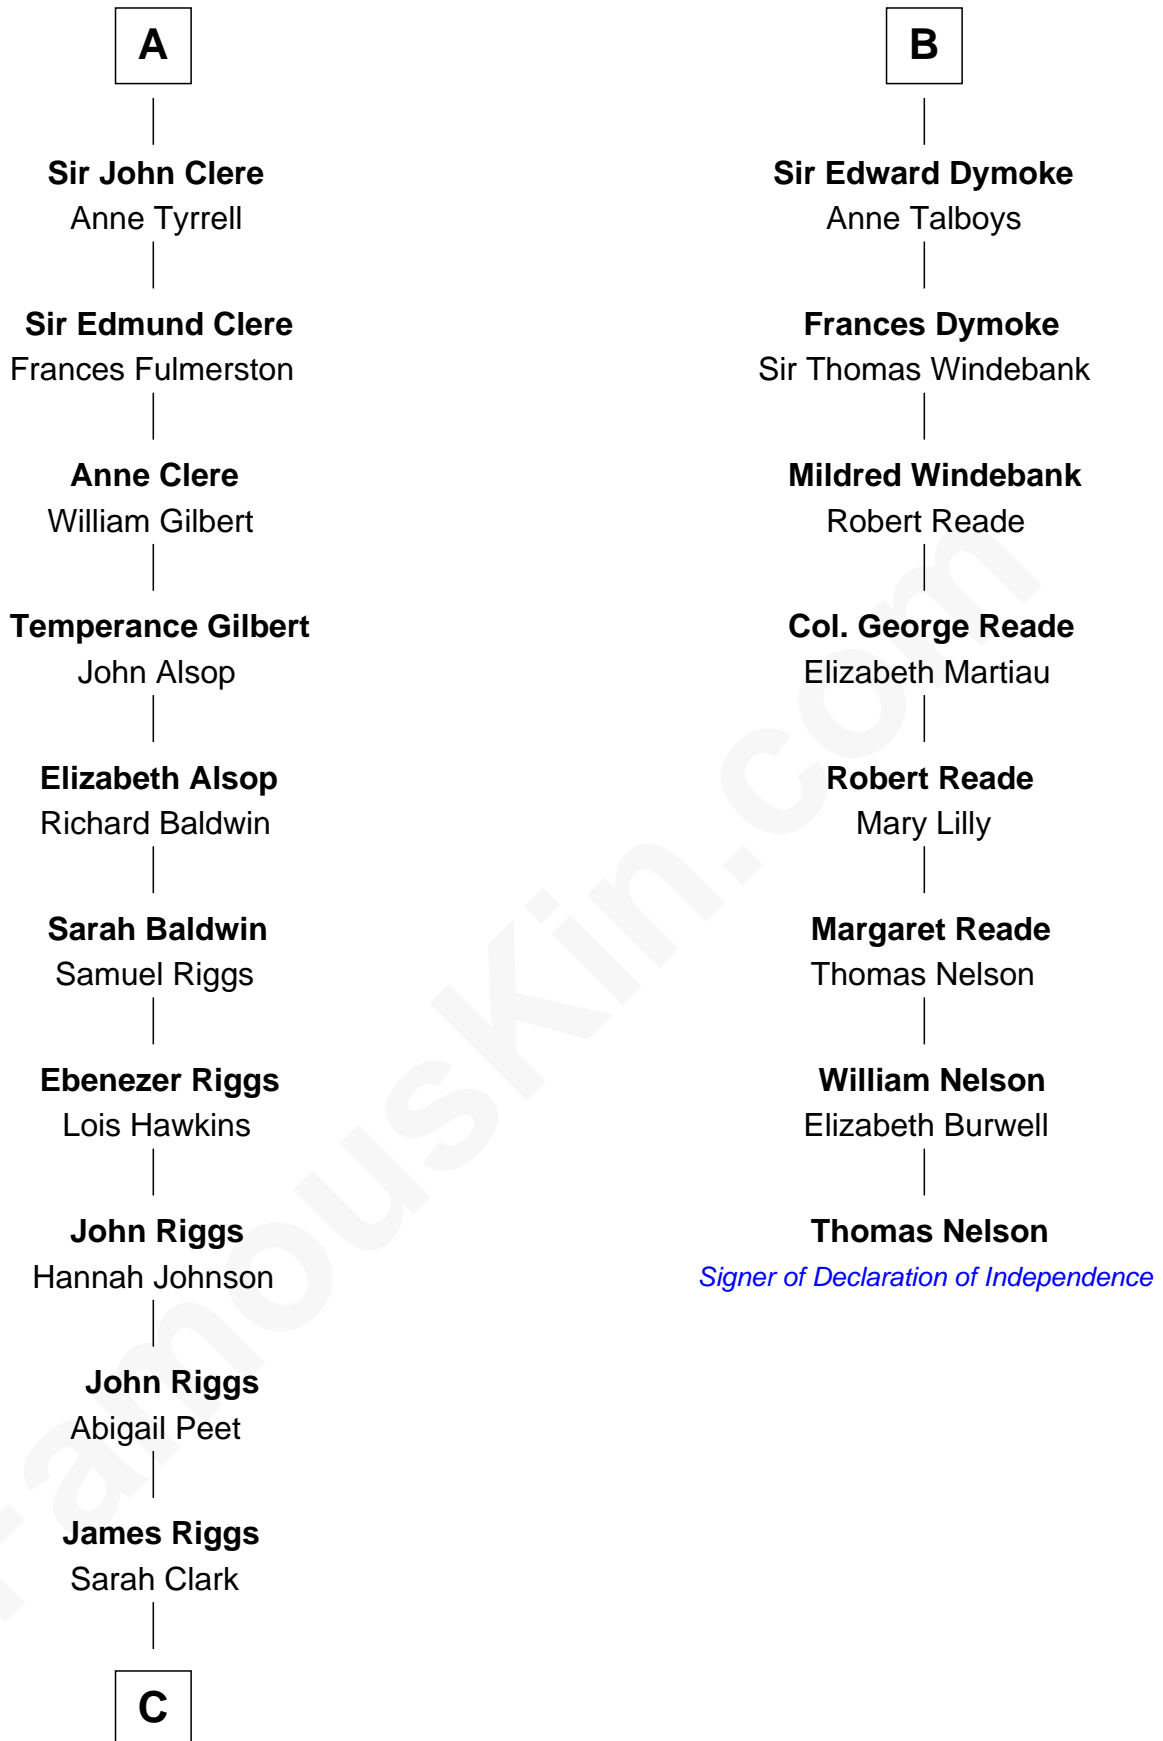

FamousKin.com

Relationship Chart of Mamie (Doud) Eisenhower

First Lady of President Dwight Eisenhower

14th cousin 7 times removed of

Thomas Nelson

Signer of the Declaration of Independence

C

George Riggs

Phebe Caniff

Maria Riggs

Eli Doud

Royal Houghton Doud

Mary Cornelia Sheldon

John Sheldon Doud

Elivera Mathilda Carlson

Mamie (Doud) Eisenhower

First Lady of Dwight Eisenhower