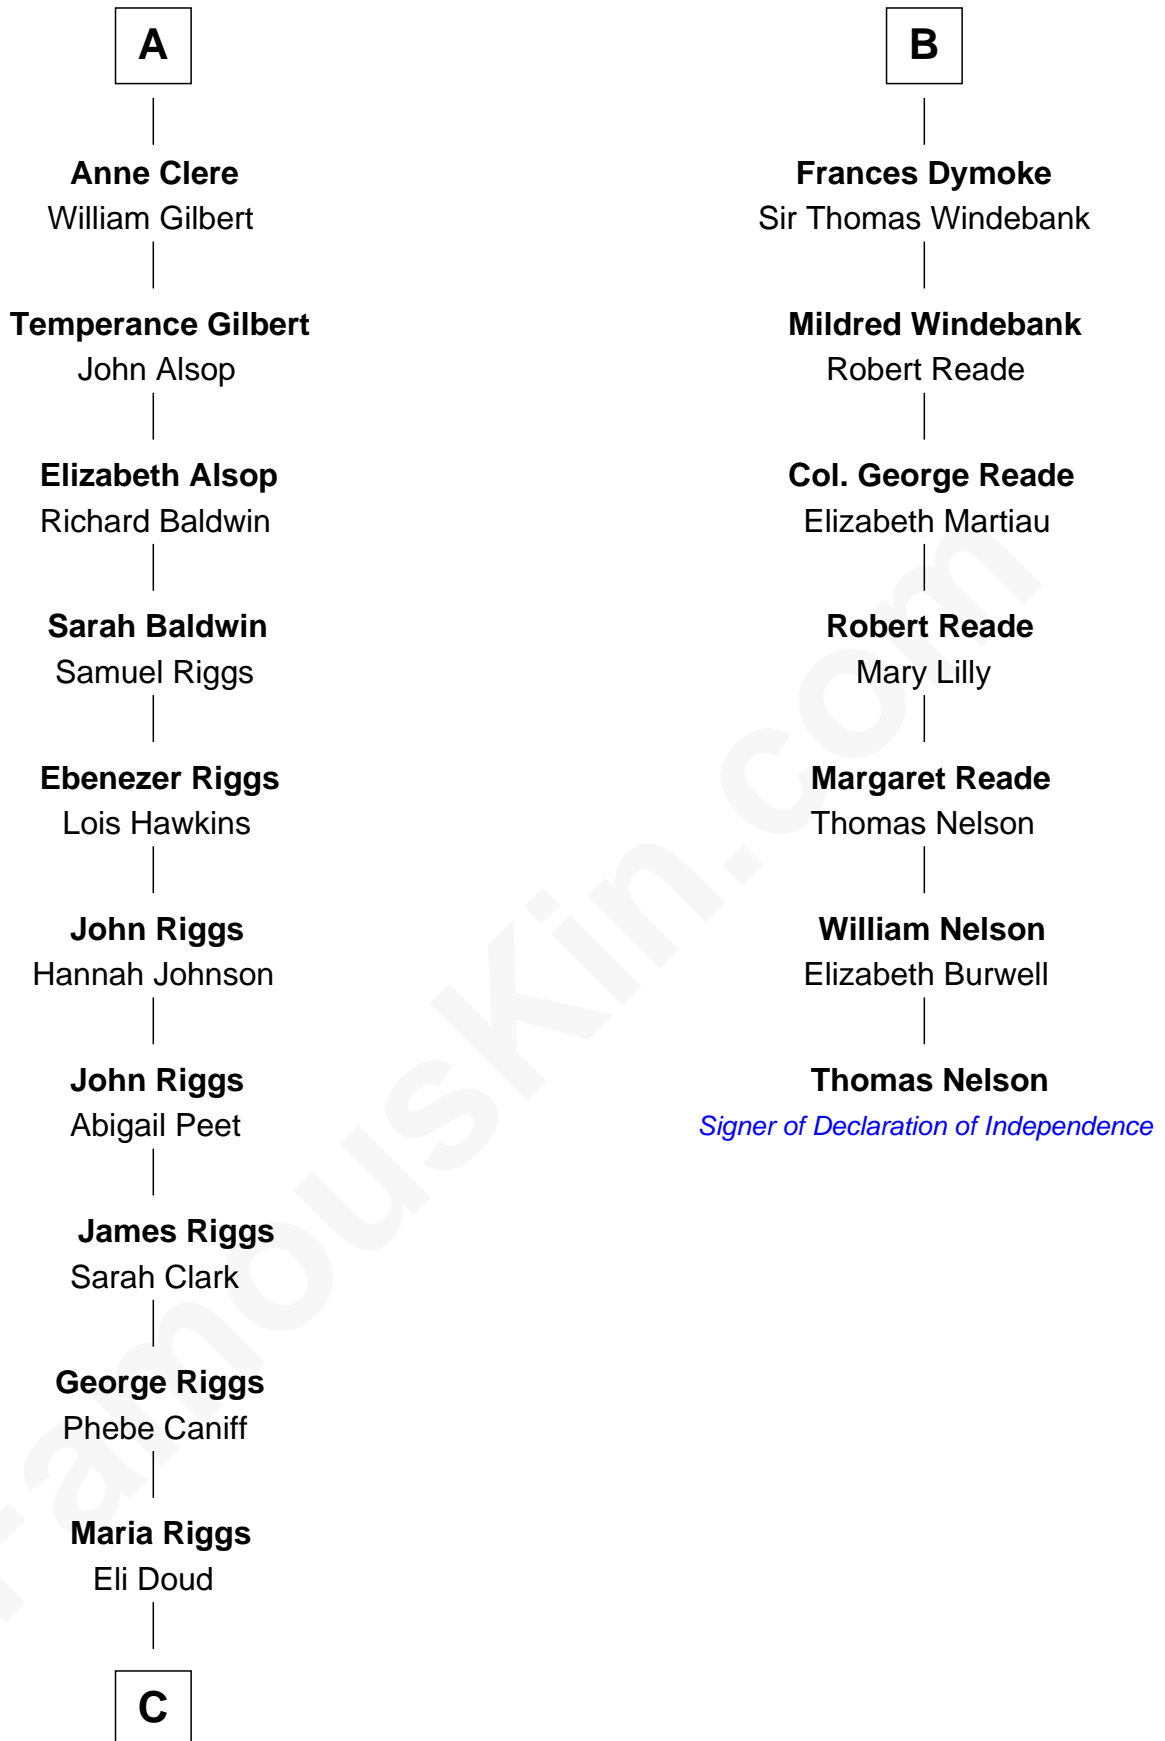

FamousKin.com

Relationship Chart of

Mamie (Doud) Eisenhower

First Lady of President Dwight Eisenhower

13th cousin 6 times removed of

Thomas Nelson

Signer of the Declaration of Independence

C

—
Royal Houghton Doud

Mary Cornelia Sheldon

—
John Sheldon Doud

Elivera Mathilda Carlson

—
Mamie (Doud) Eisenhower

First Lady of Dwight Eisenhower