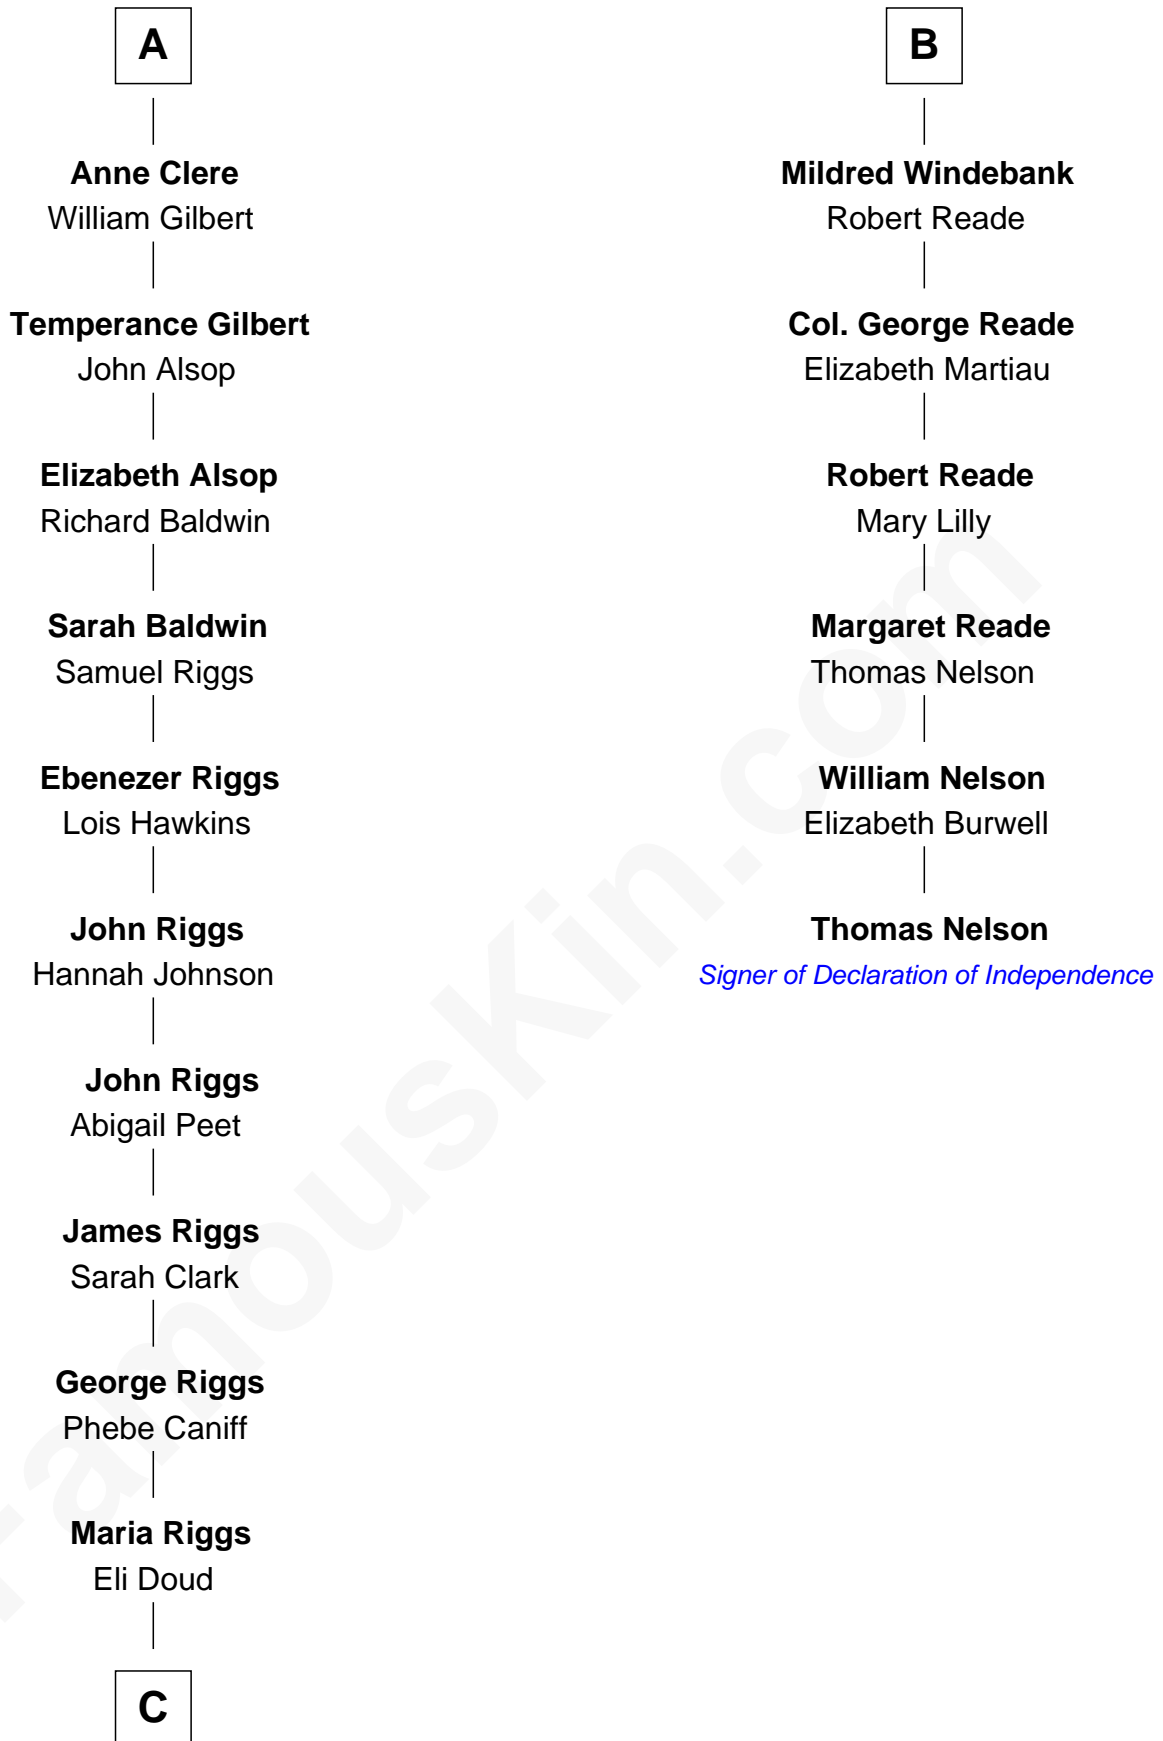

FamousKin.com

Relationship Chart of Mamie (Doud) Eisenhower

First Lady of President Dwight Eisenhower

12th cousin 7 times removed of

Thomas Nelson

Signer of the Declaration of Independence

C

—
Royal Houghton Doud

Mary Cornelia Sheldon

—
John Sheldon Doud

Elivera Mathilda Carlson

—
Mamie (Doud) Eisenhower

First Lady of Dwight Eisenhower

FamousKin.com