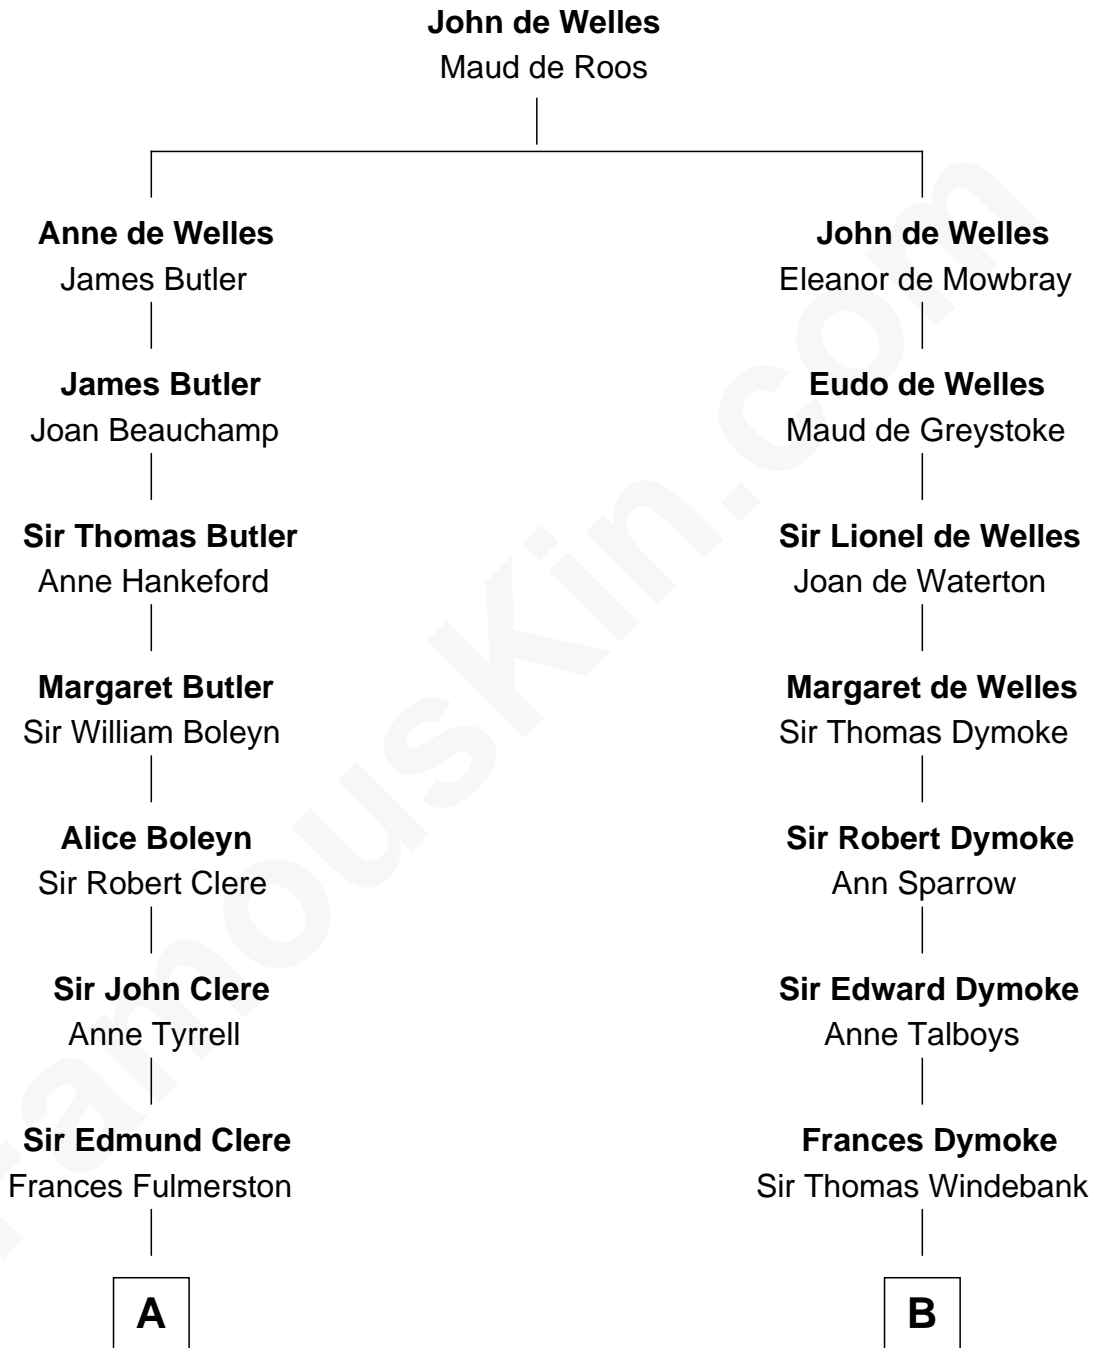

FamousKin.com

Relationship Chart of Mamie (Doud) Eisenhower

First Lady of President Dwight Eisenhower

12th cousin 7 times removed of

Thomas Nelson

Signer of the Declaration of Independence

C

—
Royal Houghton Doud

Mary Cornelia Sheldon

—
John Sheldon Doud

Elivera Mathilda Carlson

—
Mamie (Doud) Eisenhower

First Lady of Dwight Eisenhower

FamousKin.com