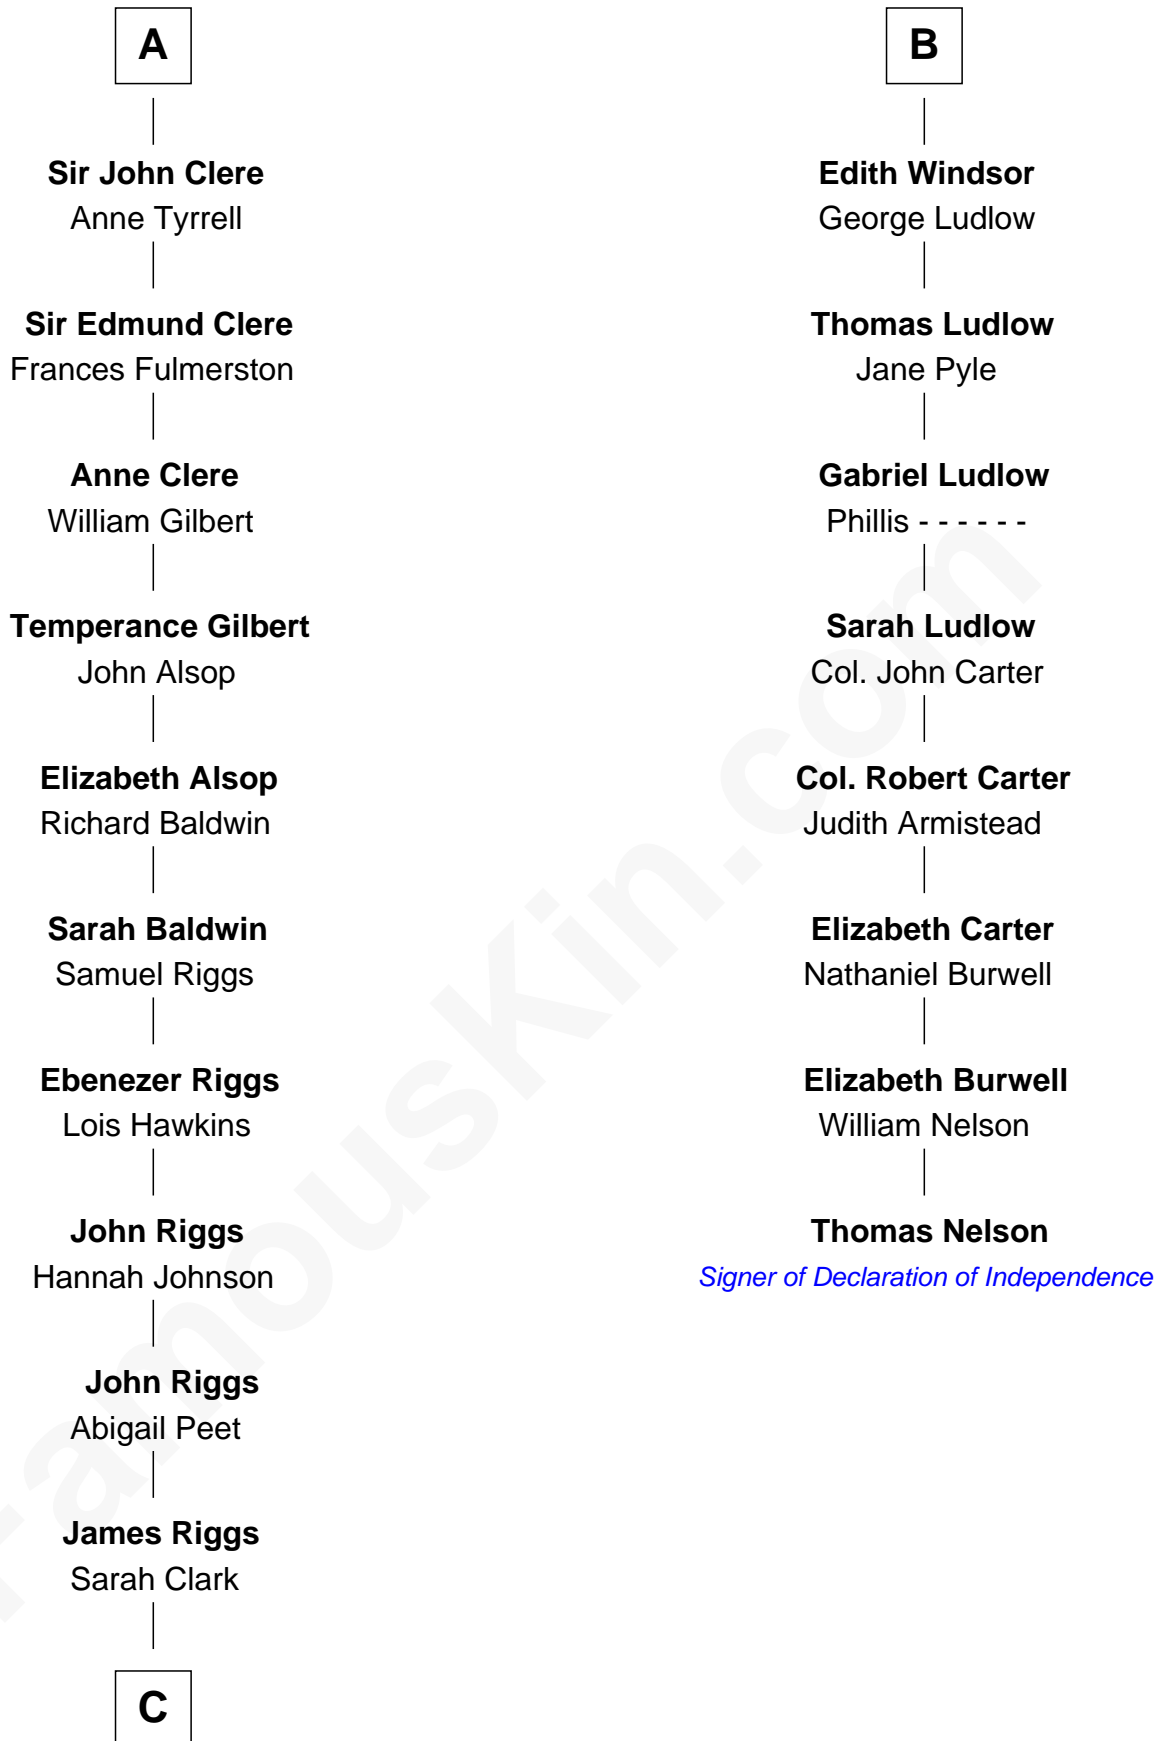

FamousKin.com

Relationship Chart of Mamie (Doud) Eisenhower

First Lady of President Dwight Eisenhower

14th cousin 7 times removed of

Thomas Nelson

Signer of the Declaration of Independence

C

George Riggs

Phebe Caniff

Maria Riggs

Eli Doud

Royal Houghton Doud

Mary Cornelia Sheldon

John Sheldon Doud

Elivera Mathilda Carlson

Mamie (Doud) Eisenhower

First Lady of Dwight Eisenhower