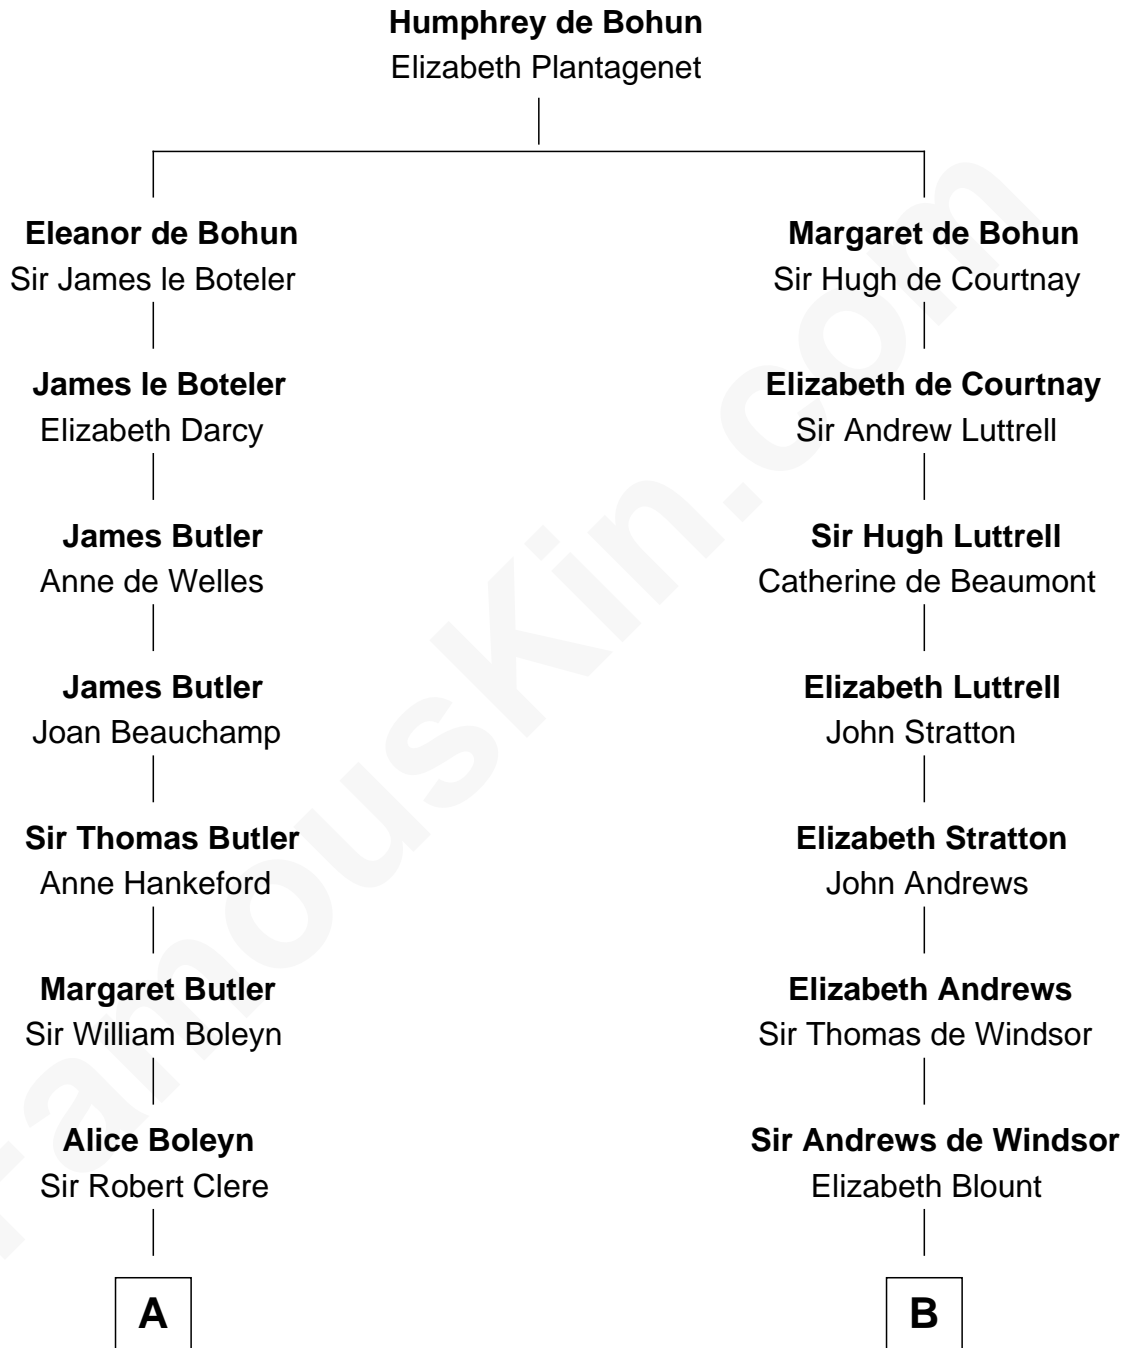

FamousKin.com

Relationship Chart of Mamie (Doud) Eisenhower

First Lady of President Dwight Eisenhower

14th cousin 7 times removed of

Thomas Nelson

Signer of the Declaration of Independence

C

George Riggs

Phebe Caniff

Maria Riggs

Eli Doud

Royal Houghton Doud

Mary Cornelia Sheldon

John Sheldon Doud

Elivera Mathilda Carlson

Mamie (Doud) Eisenhower

First Lady of Dwight Eisenhower