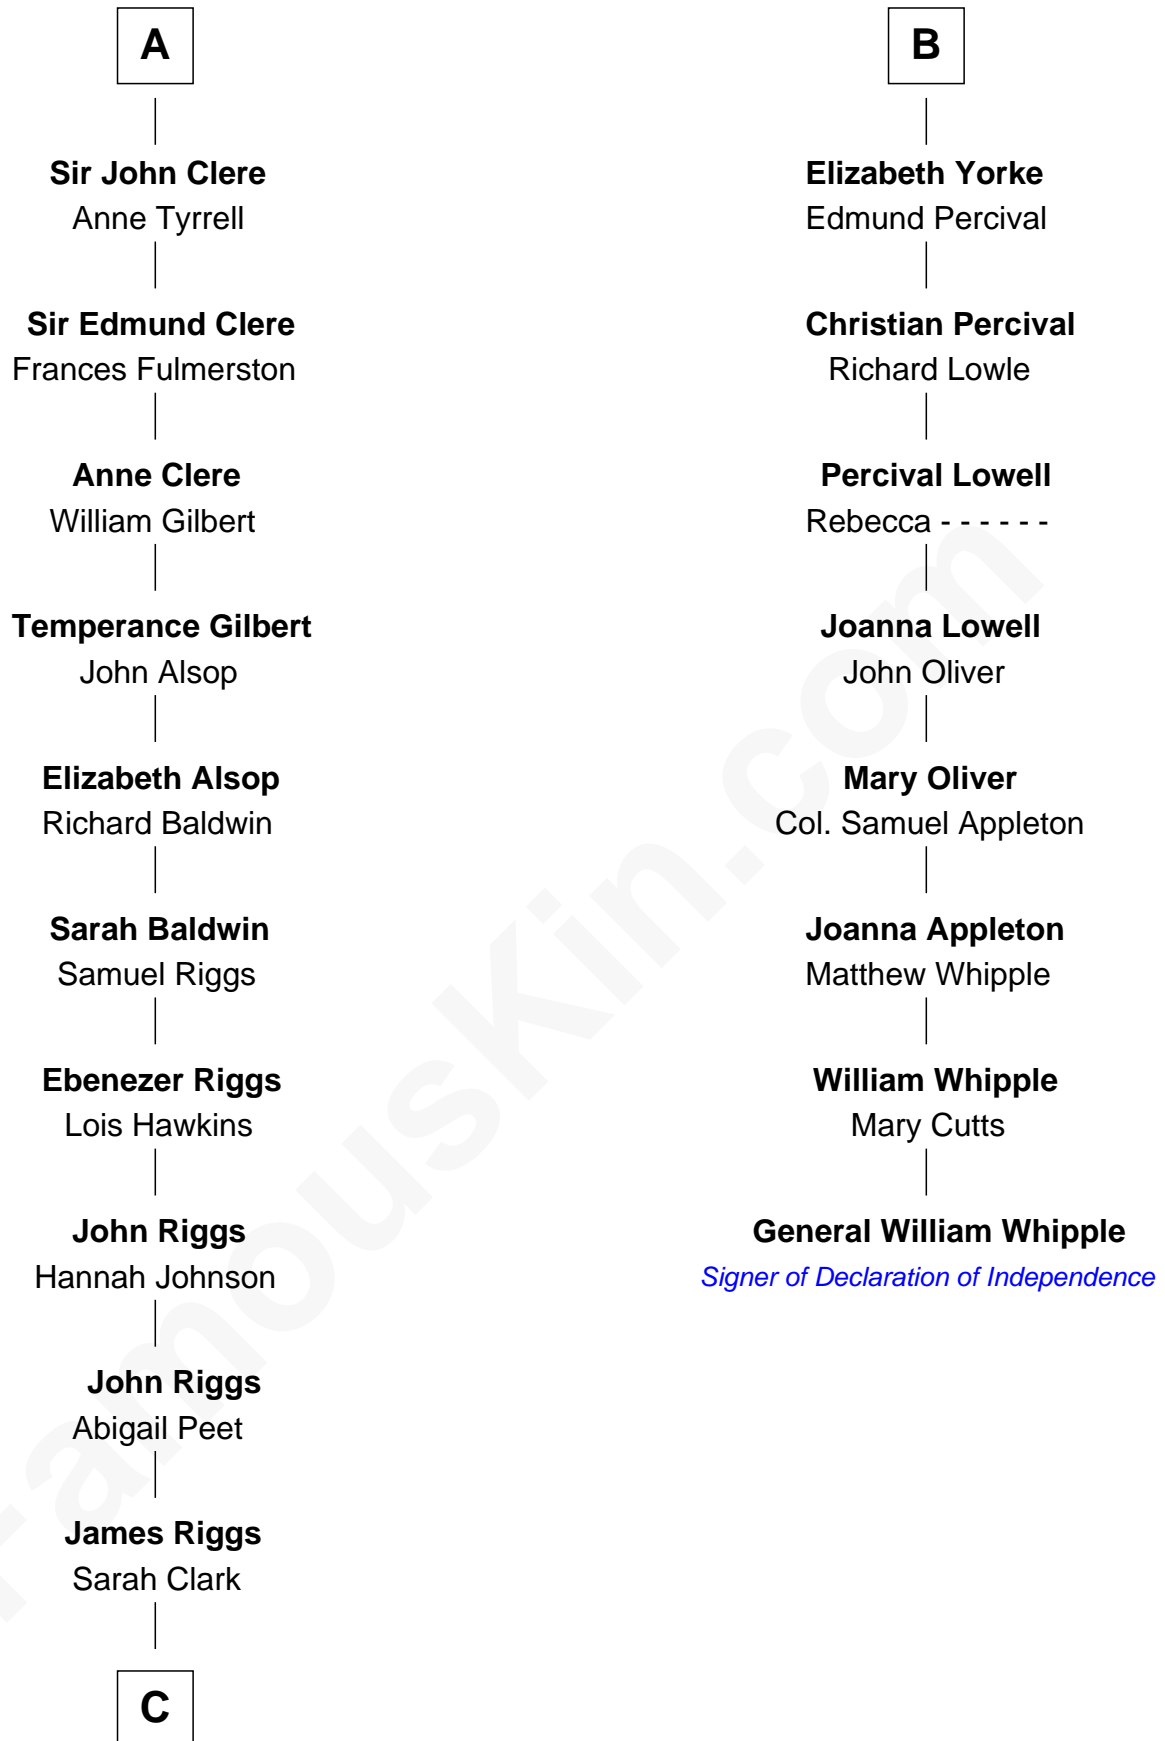

## Relationship Chart of Mamie (Doud) Eisenhower

*First Lady of President Dwight Eisenhower*

14th cousin 7 times removed of

## General William Whipple

*Signer of the Declaration of Independence*

**C**

**George Riggs**

Phebe Caniff

**Maria Riggs**

Eli Doud

**Royal Houghton Doud**

Mary Cornelia Sheldon

**John Sheldon Doud**

Elivera Mathilda Carlson

**Mamie (Doud) Eisenhower**

*First Lady of Dwight Eisenhower*