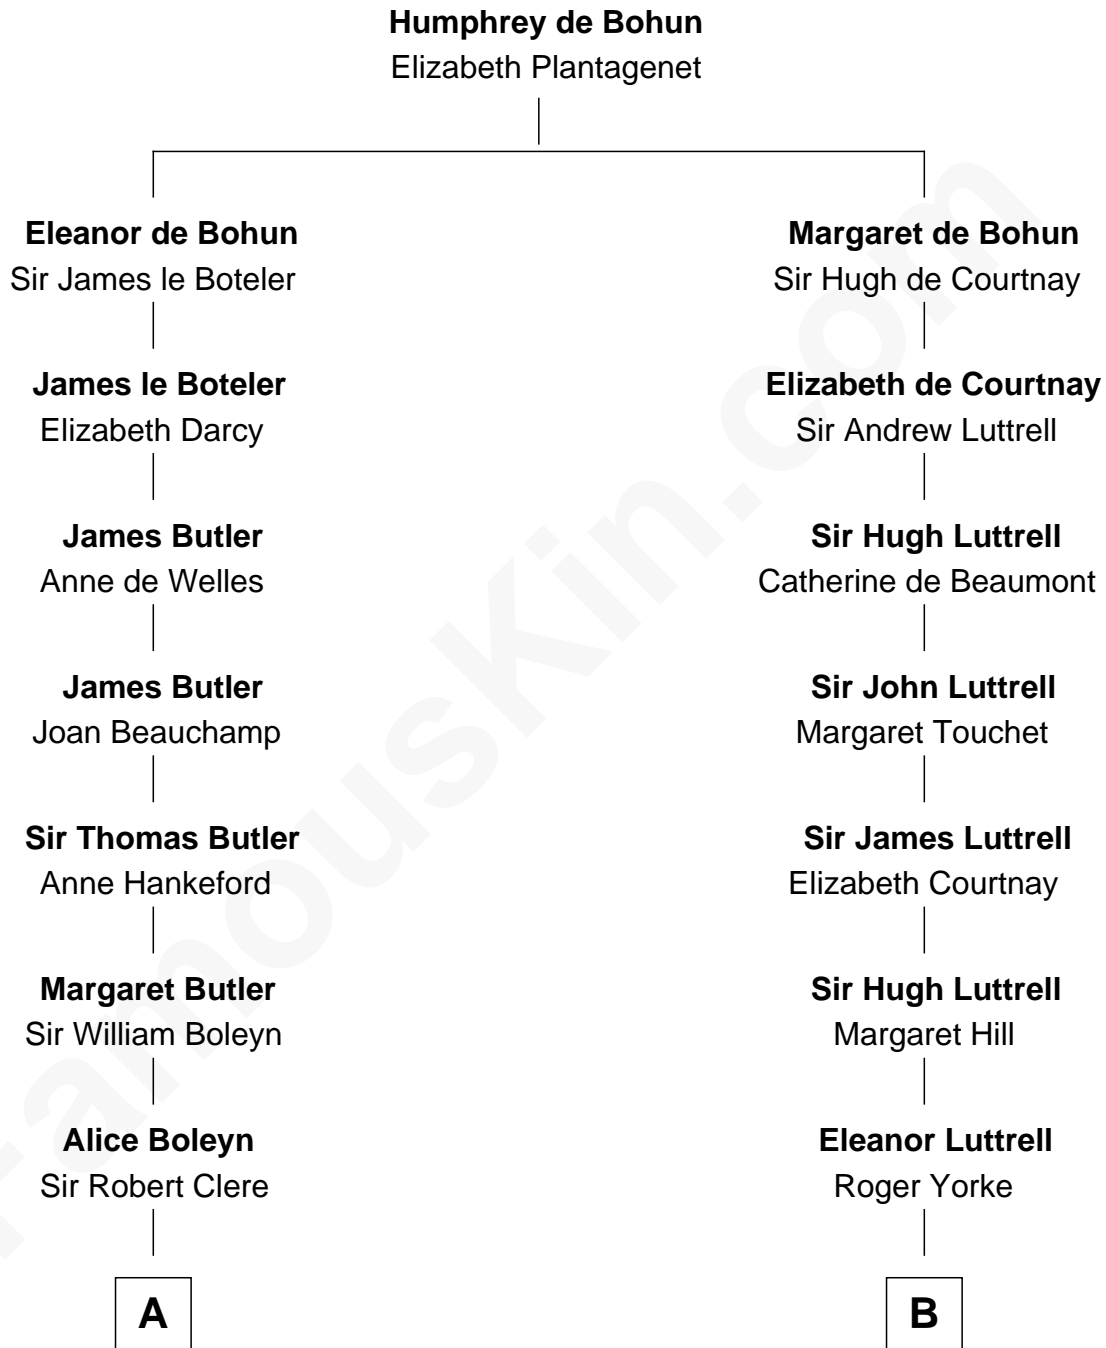

# FamousKin.com

## Relationship Chart of Mamie (Doud) Eisenhower

*First Lady of President Dwight Eisenhower*

14th cousin 7 times removed of

## General William Whipple

*Signer of the Declaration of Independence*

**C**

**George Riggs**

Phebe Caniff

**Maria Riggs**

Eli Doud

**Royal Houghton Doud**