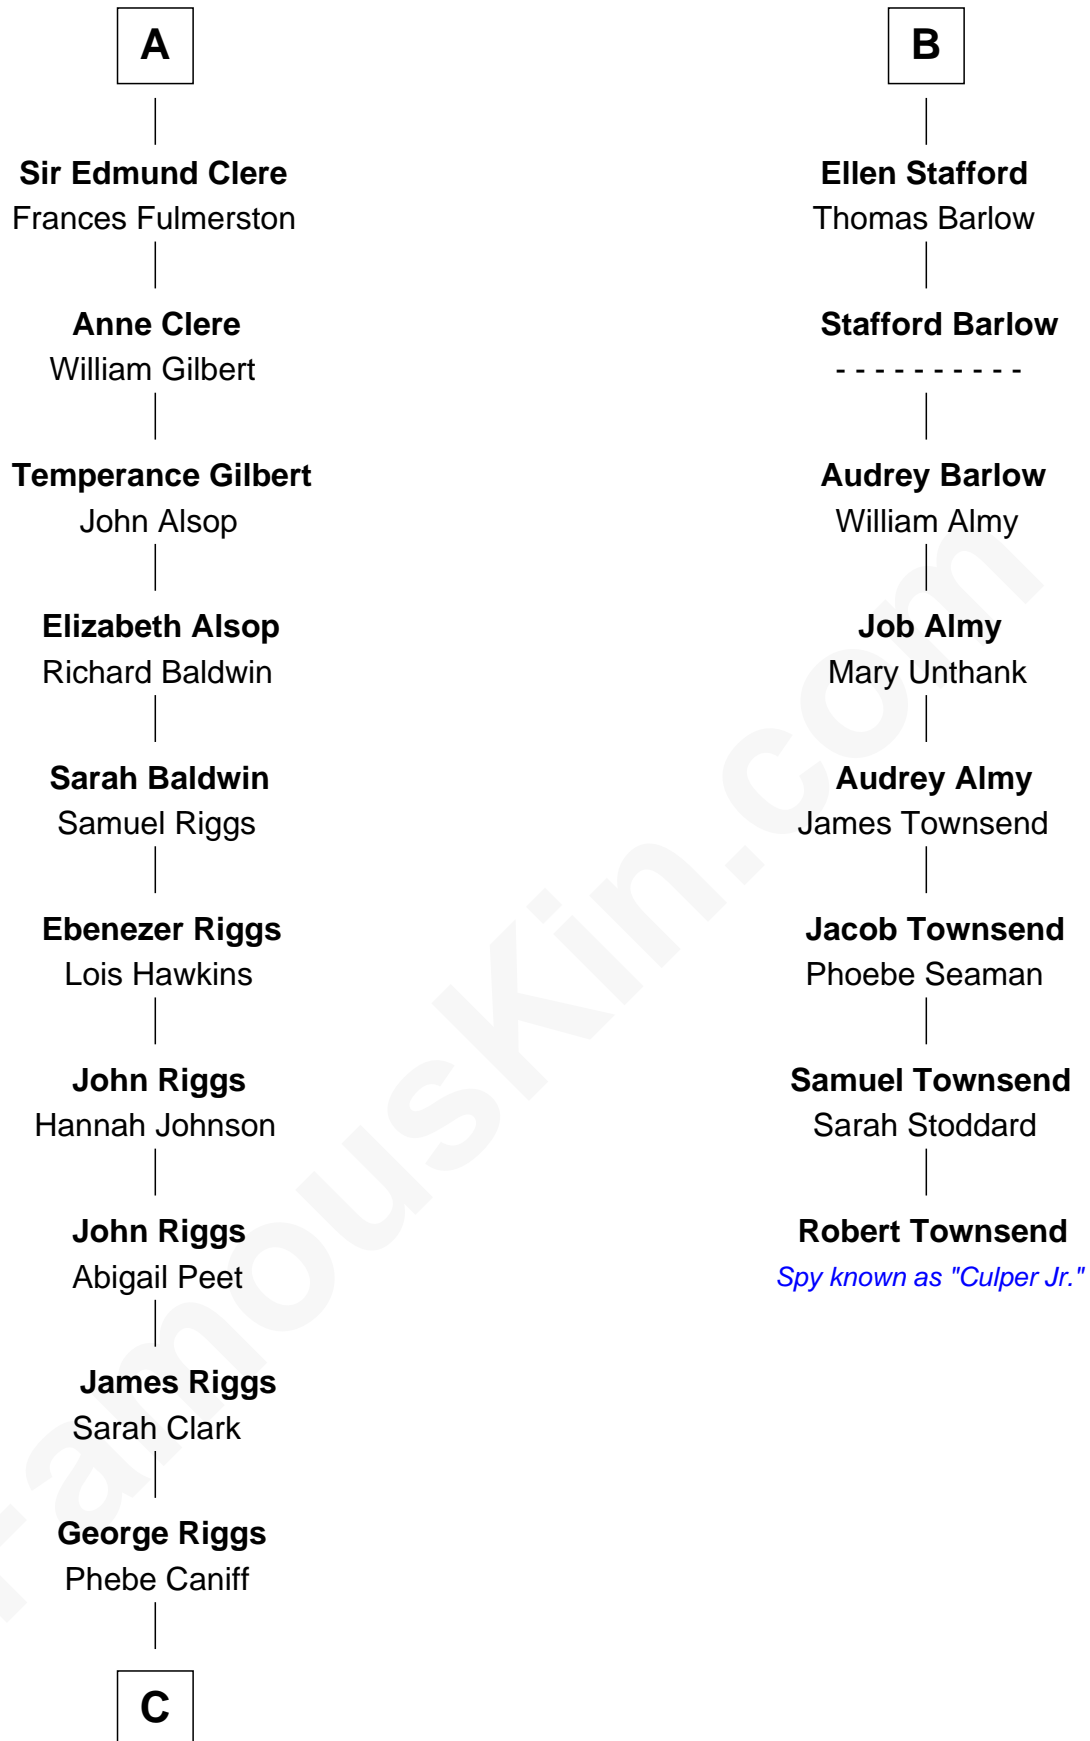

FamousKin.com

Relationship Chart of Mamie (Doud) Eisenhower

First Lady of President Dwight Eisenhower

14th cousin 6 times removed of

Robert Townsend

Member of the Culper Spy Ring during the American Revolution

C

—
Maria Riggs

Eli Doud

—
Royal Houghton Doud

Mary Cornelia Sheldon

—
John Sheldon Doud

Elivera Mathilda Carlson

—
Mamie (Doud) Eisenhower