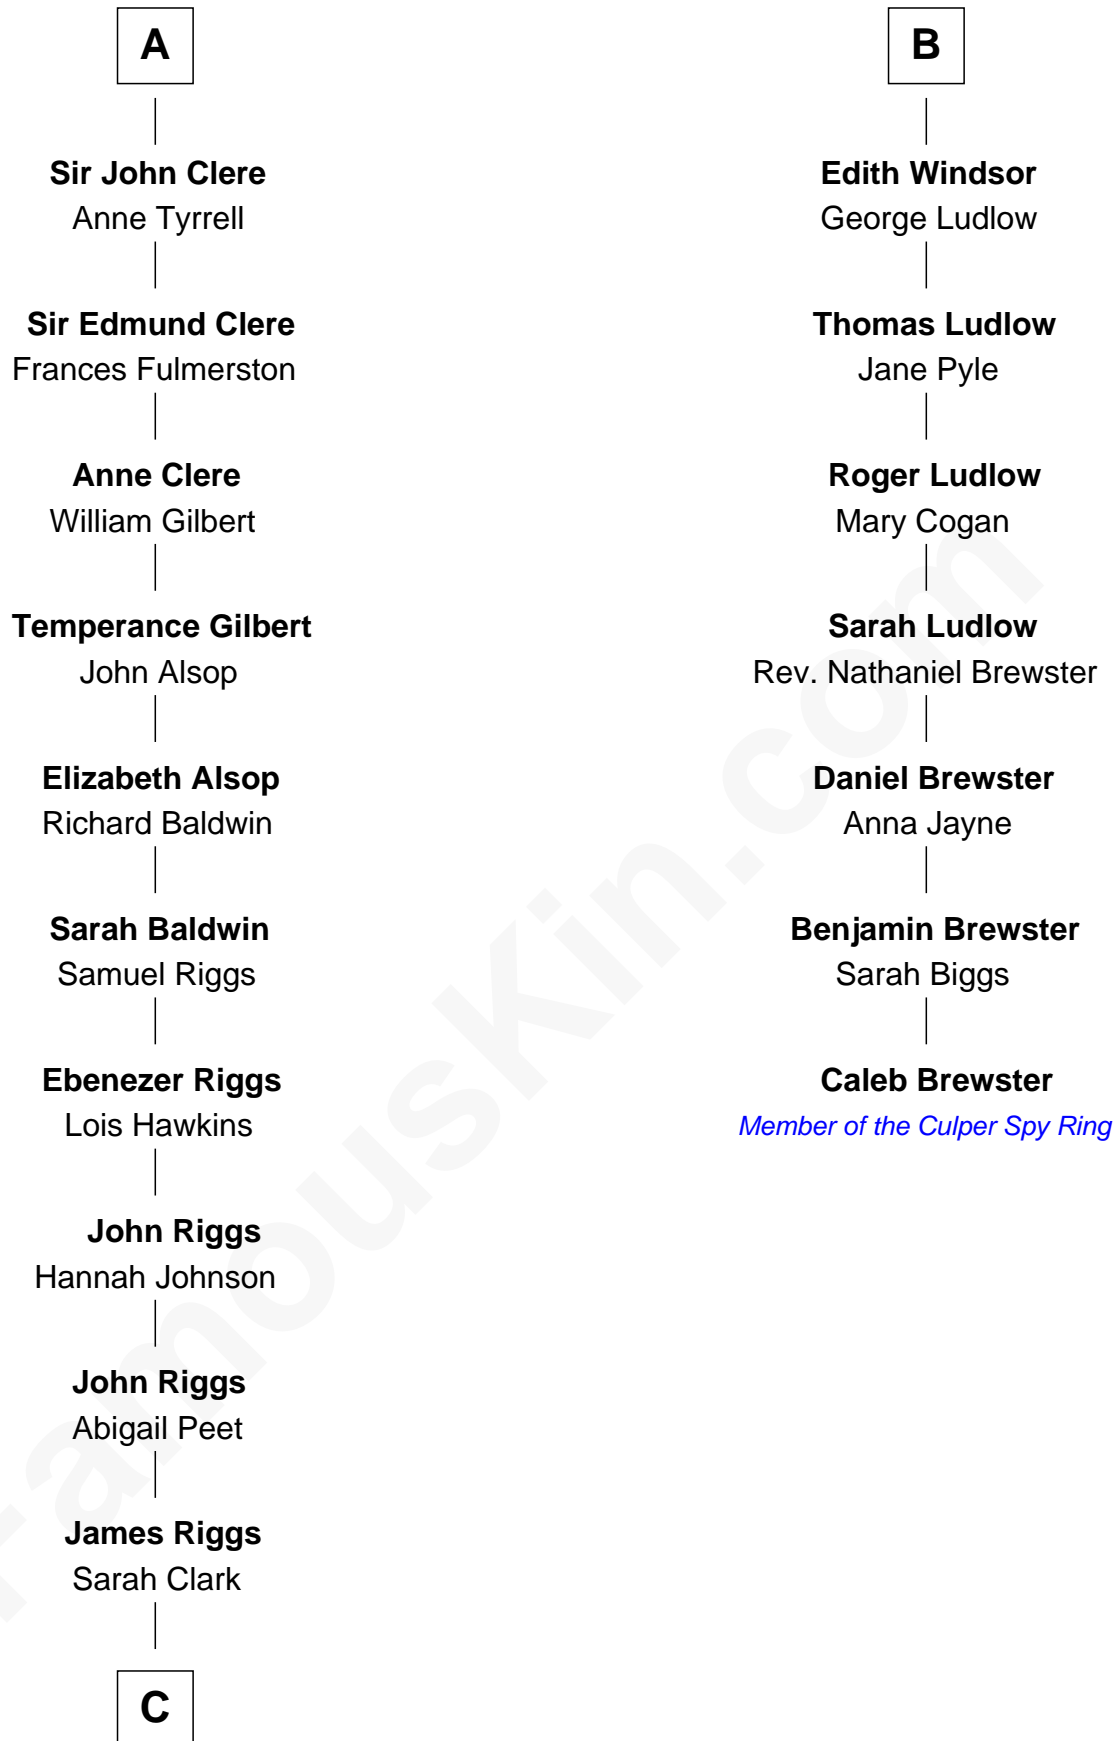

FamousKin.com

Relationship Chart of Mamie (Doud) Eisenhower

First Lady of President Dwight Eisenhower

13th cousin 8 times removed of

Caleb Brewster

Member of the Culper Spy Ring during the American Revolution

Elivera Mathilda Carlson

Mamie (Doud) Eisenhower

First Lady of Dwight Eisenhower