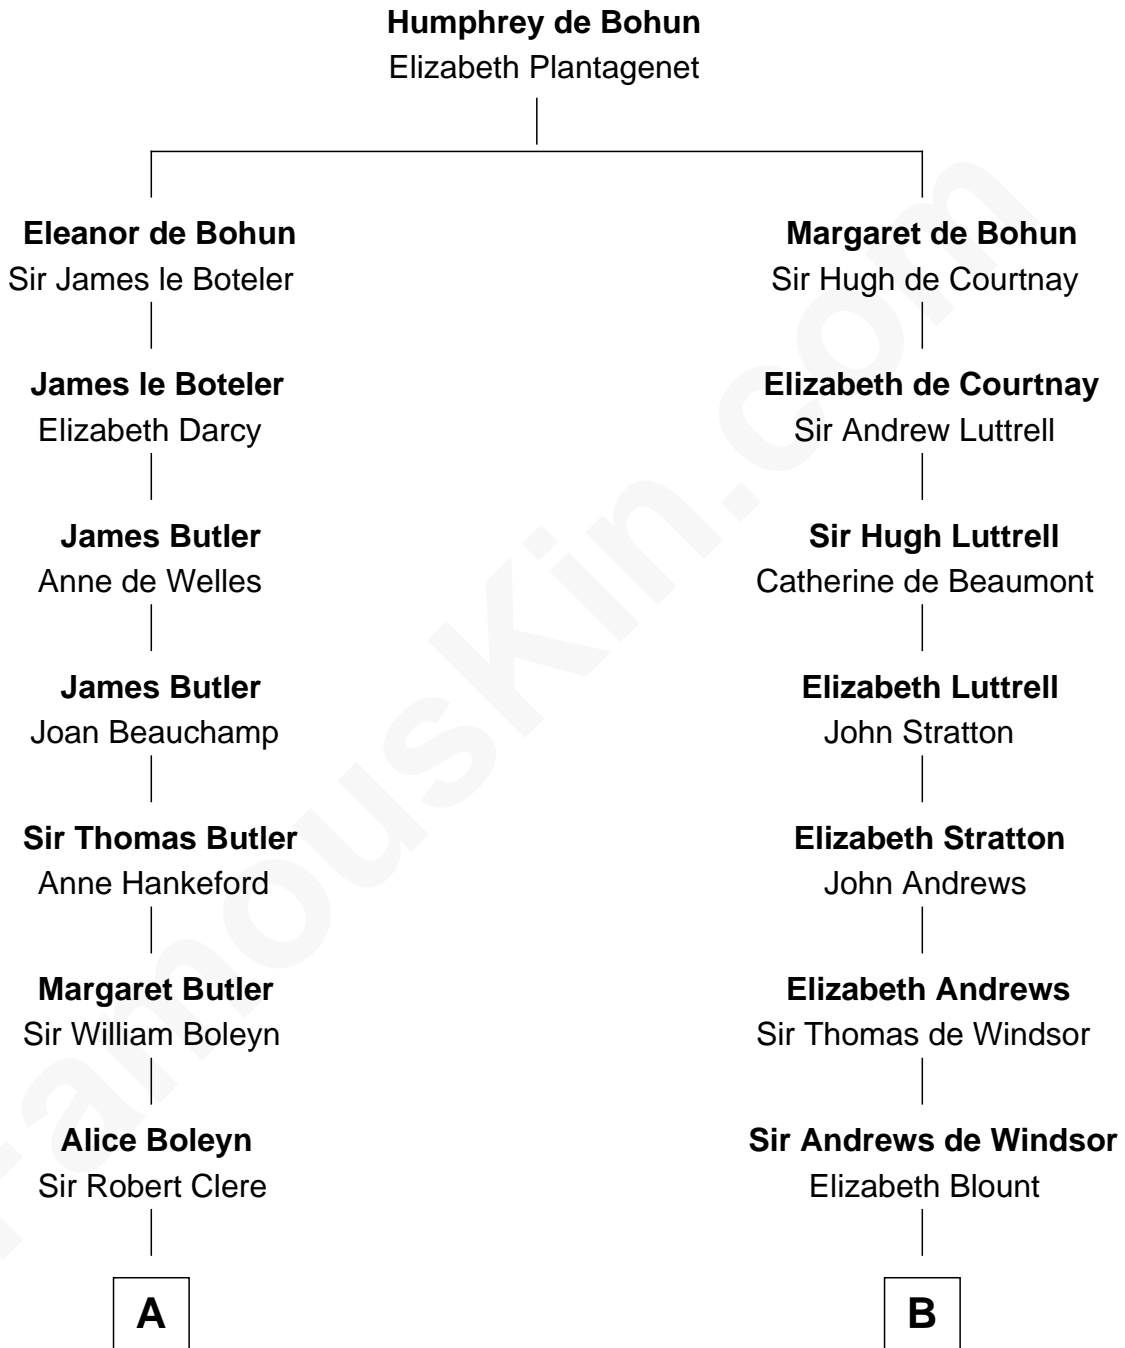

FamousKin.com

Relationship Chart of Mamie (Doud) Eisenhower

First Lady of President Dwight Eisenhower

13th cousin 8 times removed of

Caleb Brewster

Member of the Culper Spy Ring during the American Revolution

C

George Riggs

Phebe Caniff

Maria Riggs

Eli Doud

Royal Houghton Doud

Mary Cornelia Sheldon

John Sheldon Doud

Elivera Mathilda Carlson

Mamie (Doud) Eisenhower

First Lady of Dwight Eisenhower