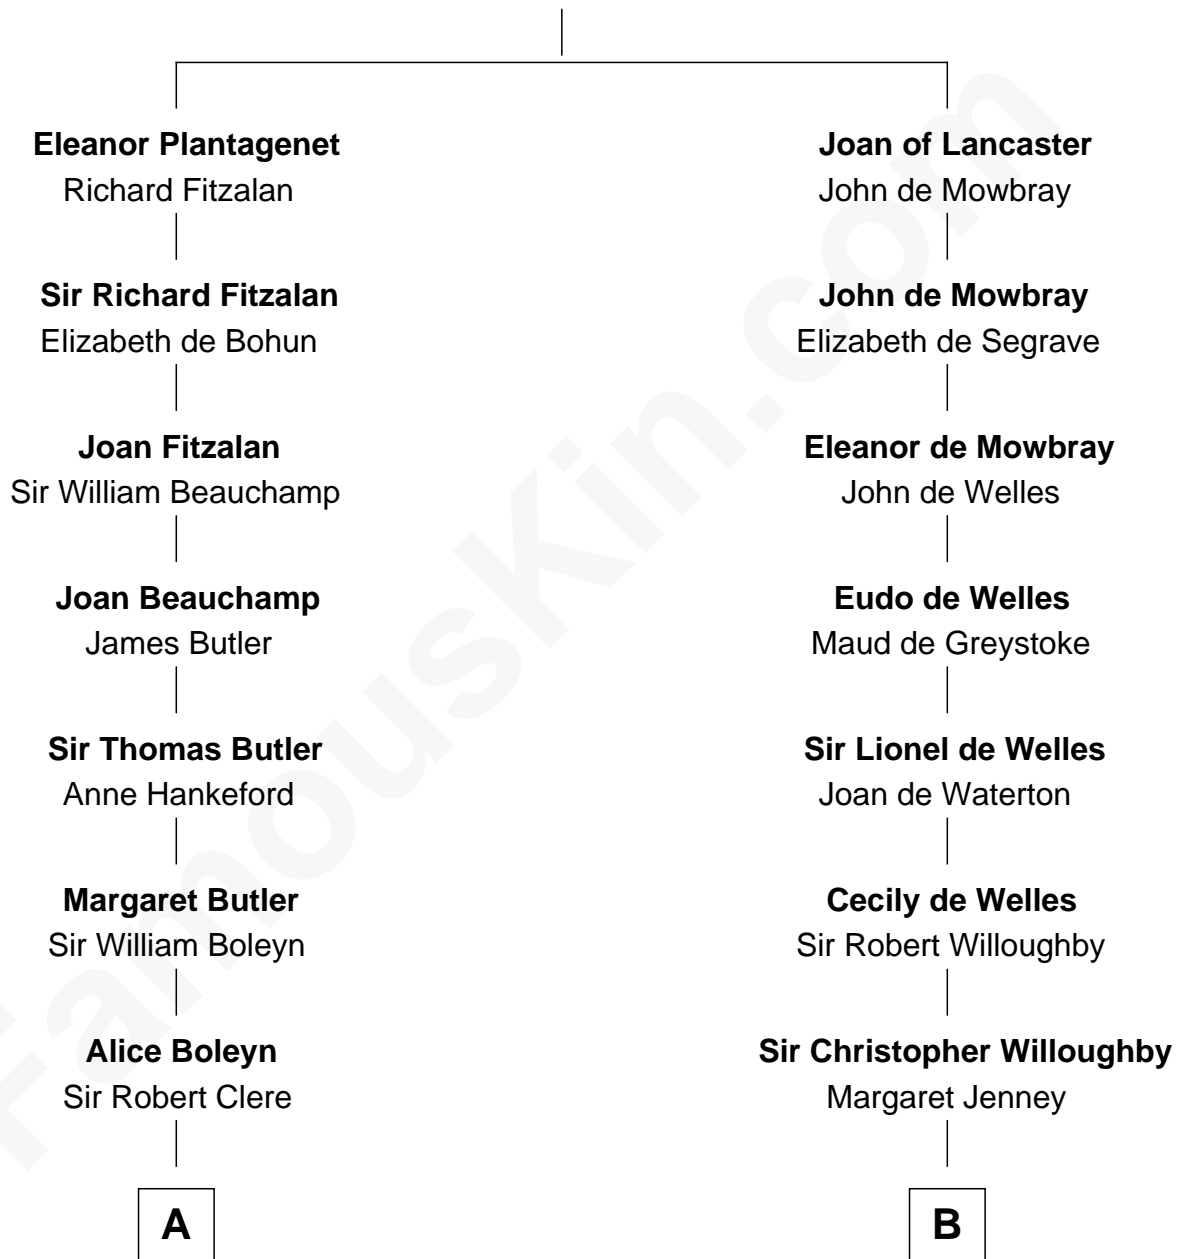

FamousKin.com

Relationship Chart of

Mamie (Doud) Eisenhower

First Lady of President Dwight Eisenhower

21st cousin of

Sandra Day O'Connor

First Female U.S. Supreme Court Justice

Henry Plantagenet
Maud de Chaworth

C

George Riggs

Phebe Caniff

Maria Riggs

Eli Doud

Royal Houghton Doud

Mary Cornelia Sheldon

John Sheldon Doud

Elivera Mathilda Carlson

Mamie (Doud) Eisenhower

First Lady of Dwight Eisenhower

D

Lettice Carlyle Cobb

Luke Day

Hollis Day

Eliza L. Flanders