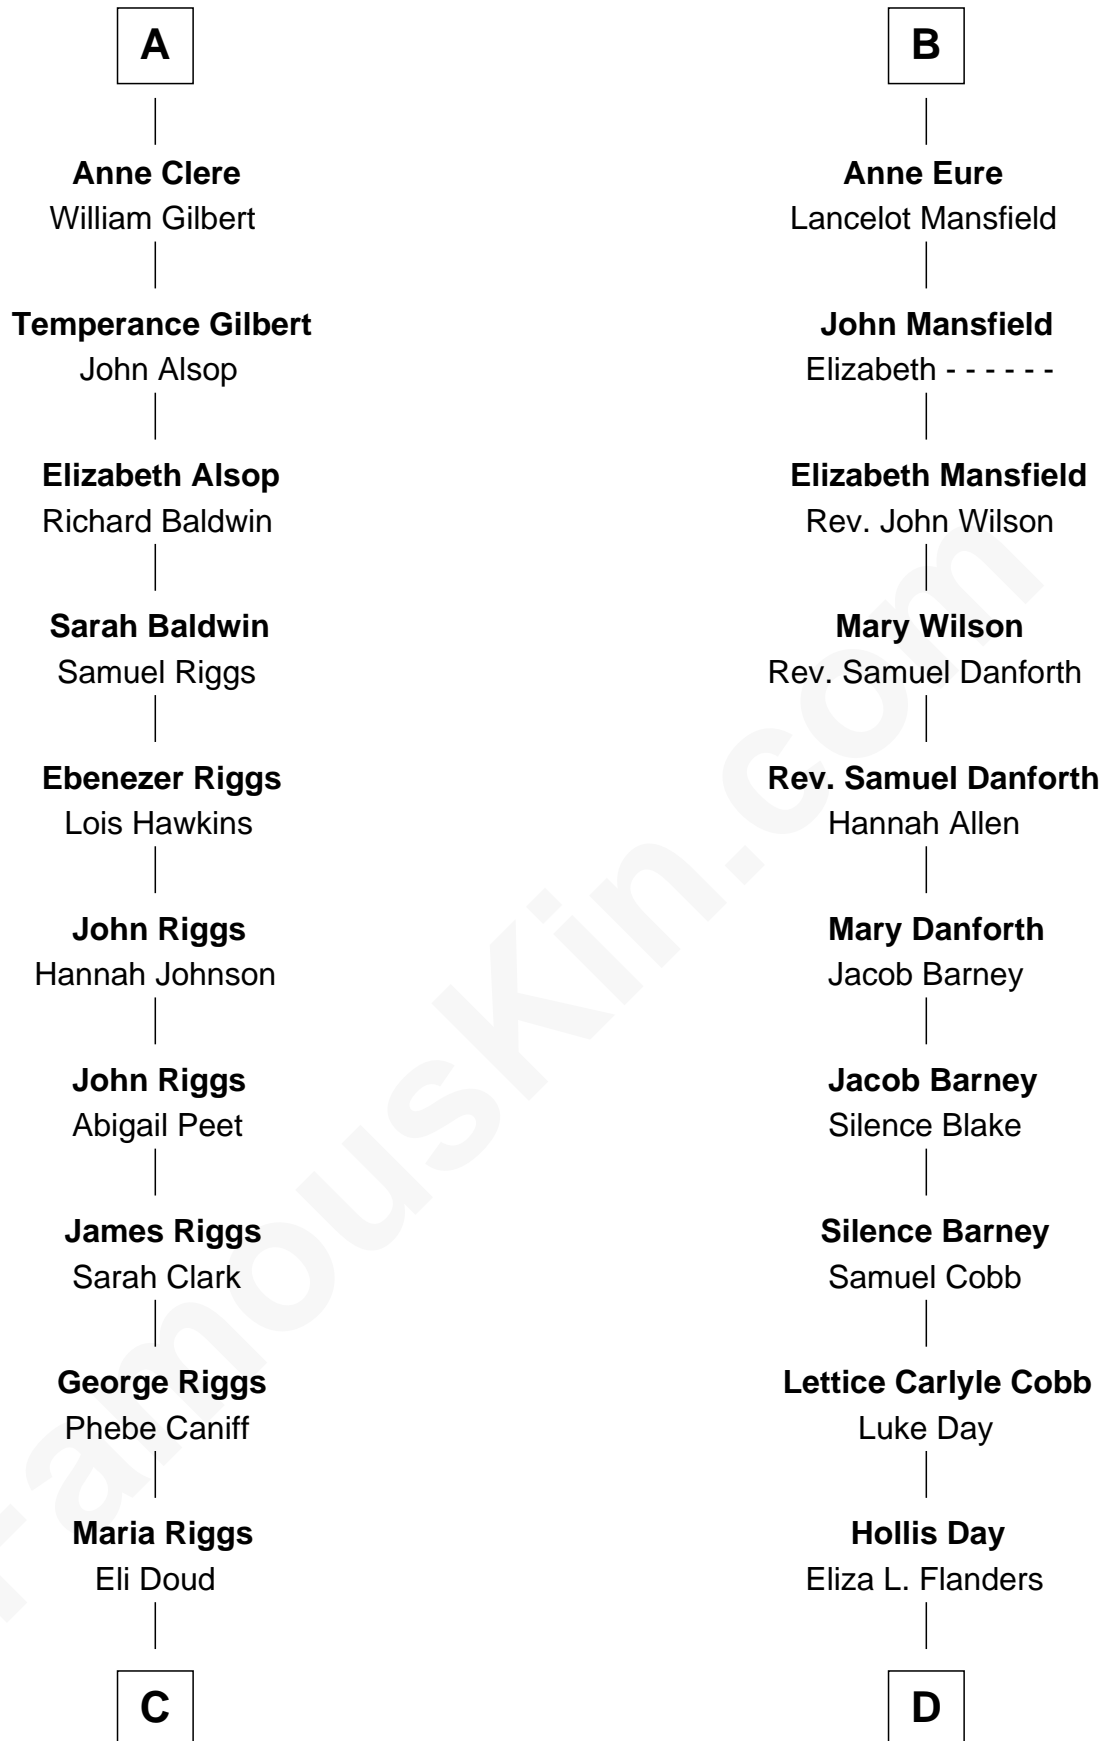

FamousKin.com
Relationship Chart of
Mamie (Doud) Eisenhower

First Lady of President Dwight Eisenhower

19th cousin of

Sandra Day O'Connor

First Female U.S. Supreme Court Justice

John de Welles

Maud de Roos

Anne de Welles

Eudo de Welles

Maud de Greystoke

Sir Lionel de Welles

Joan de Waterton

Cecily de Welles

Sir Robert Willoughby

Sir Christopher Willoughby

Margaret Jenney

Elizabeth Willoughby

Sir William Eure

Sir Ralph Eure

Margery Bowes

B

C

Royal Houghton Doud
Mary Cornelia Sheldon

John Sheldon Doud
Elivera Mathilda Carlson