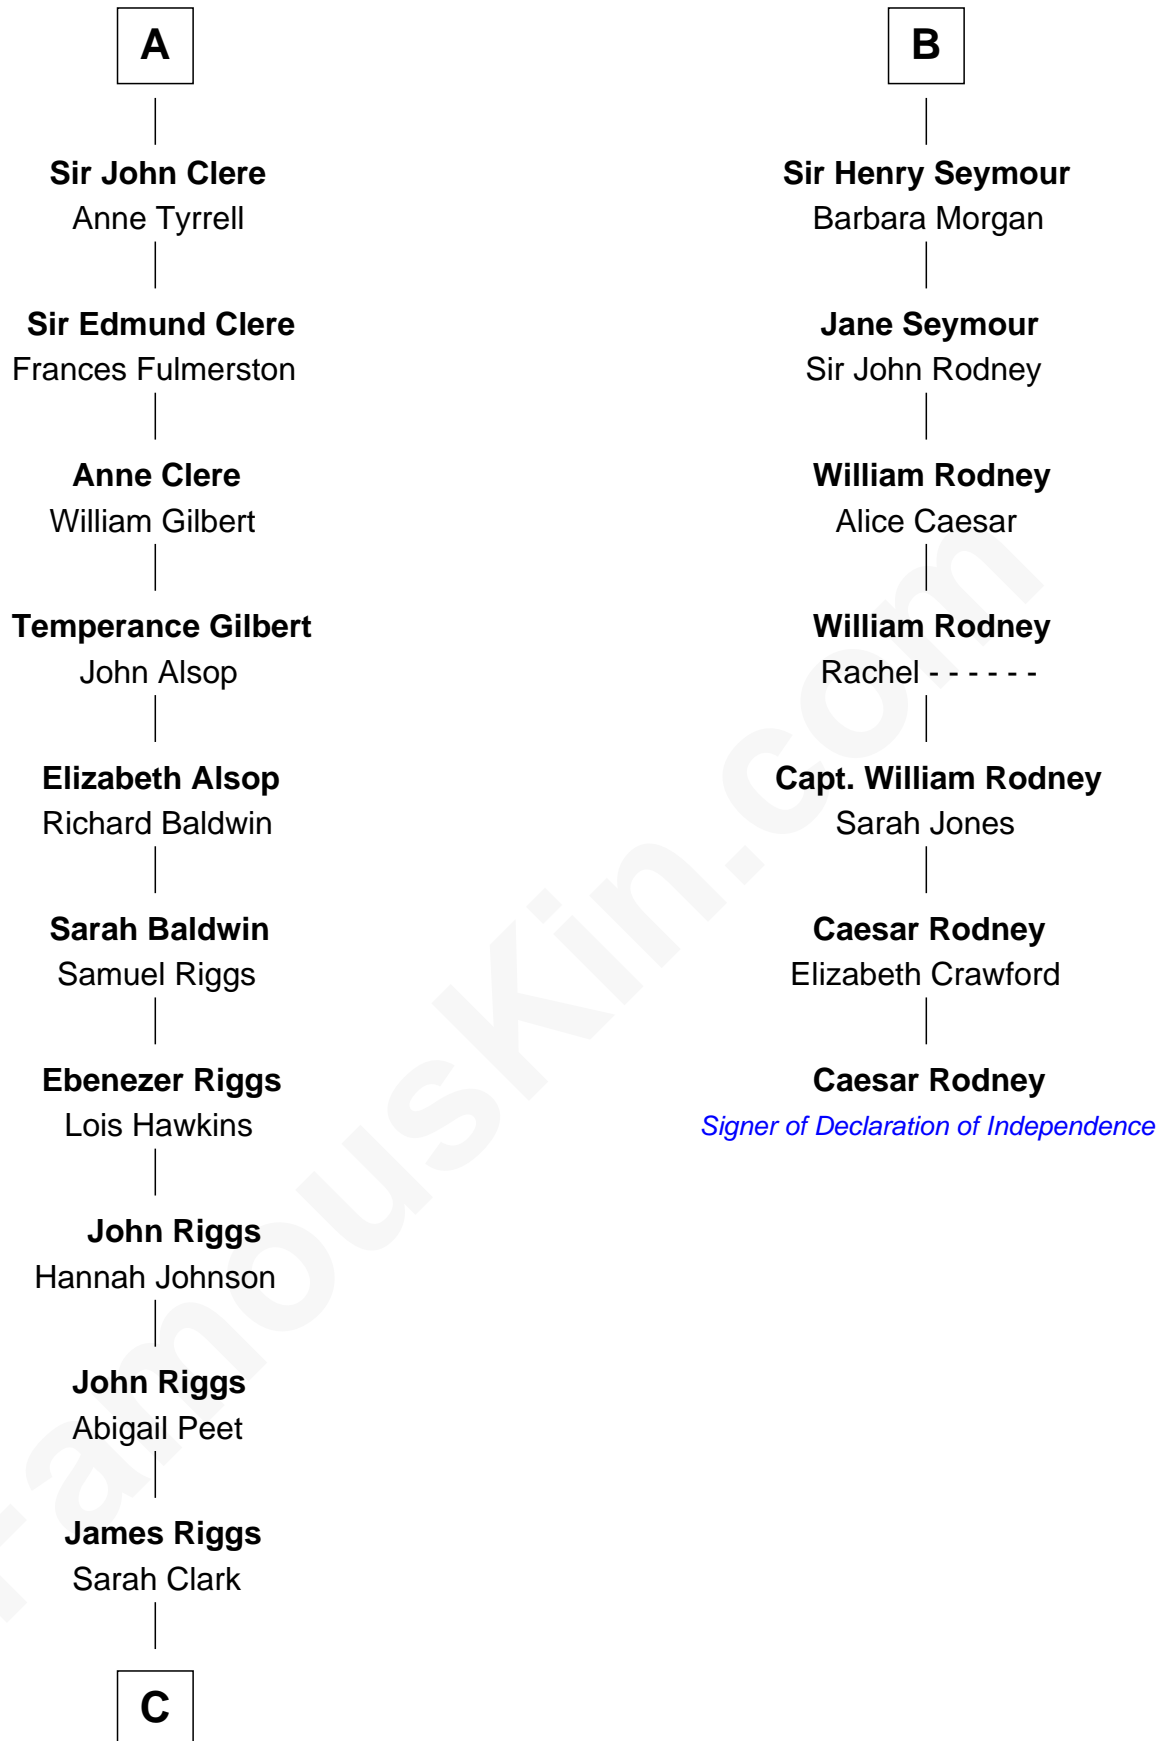

## Relationship Chart of Mamie (Doud) Eisenhower

*First Lady of President Dwight Eisenhower*

13th cousin 8 times removed of

**Caesar Rodney**

*Signer of the Declaration of Independence*

**C**

George Riggs

Phebe Caniff

Maria Riggs

Eli Doud

Royal Houghton Doud

Mary Cornelia Sheldon

John Sheldon Doud

Elivera Mathilda Carlson

**Mamie (Doud) Eisenhower**

*First Lady of Dwight Eisenhower*