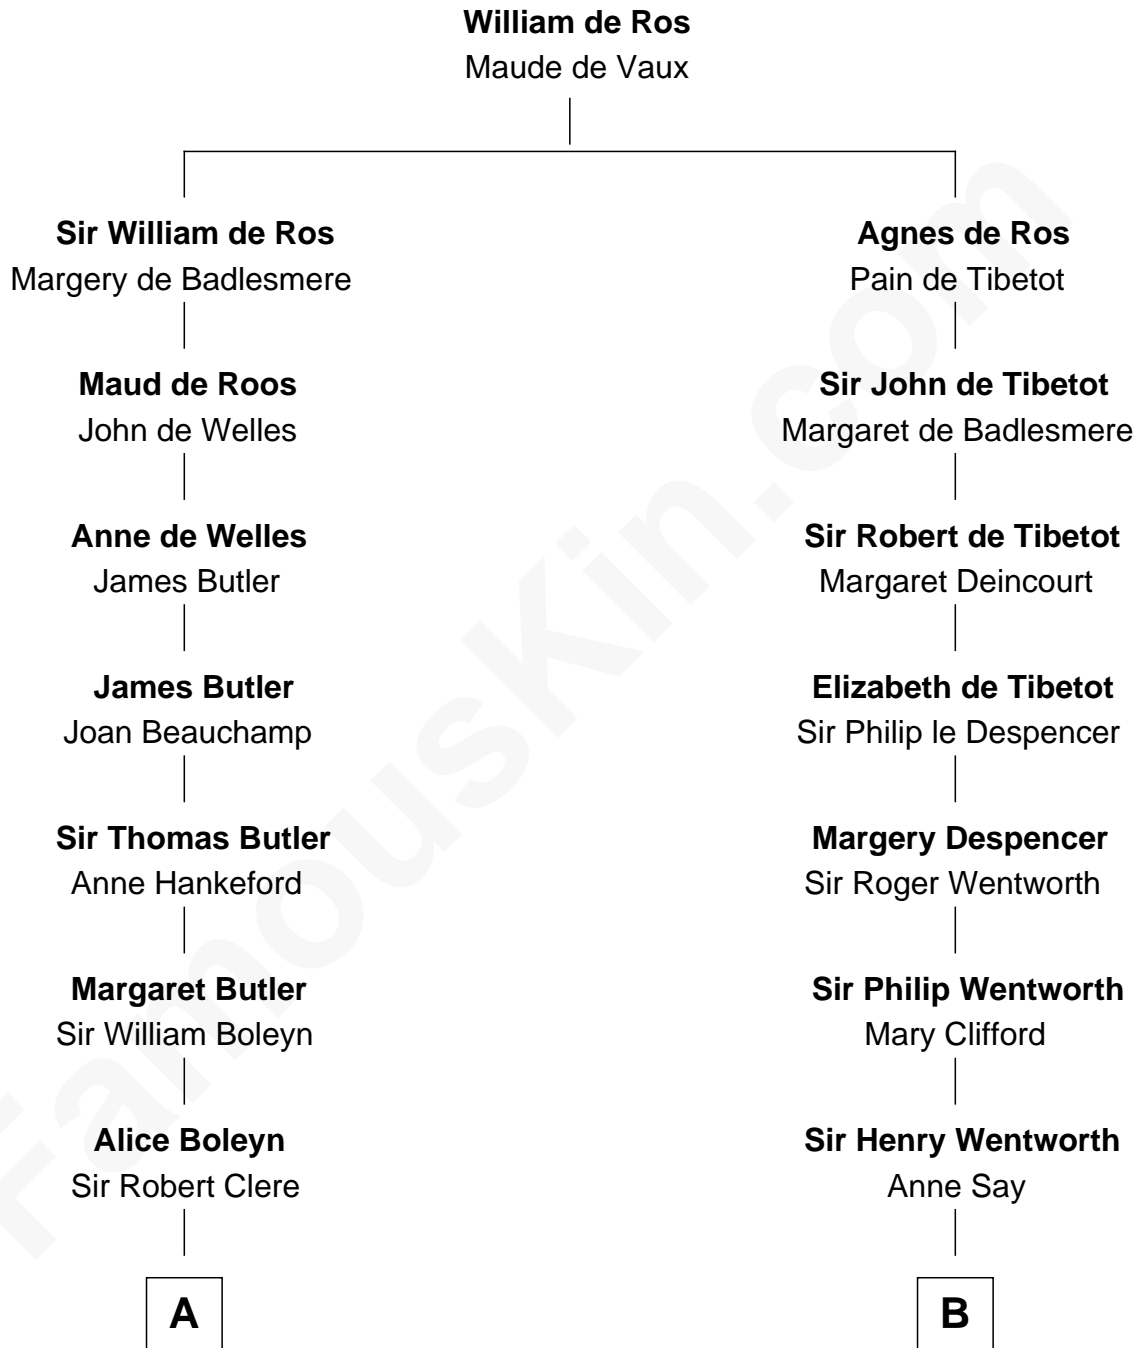

# FamousKin.com

## Relationship Chart of Mamie (Doud) Eisenhower

*First Lady of President Dwight Eisenhower*

14th cousin 7 times removed of

**Caesar Rodney**

*Signer of the Declaration of Independence*

**C**

**George Riggs**

Phebe Caniff

**Maria Riggs**

Eli Doud

**Royal Houghton Doud**

Mary Cornelia Sheldon

**John Sheldon Doud**

Elivera Mathilda Carlson

**Mamie (Doud) Eisenhower**

*First Lady of Dwight Eisenhower*