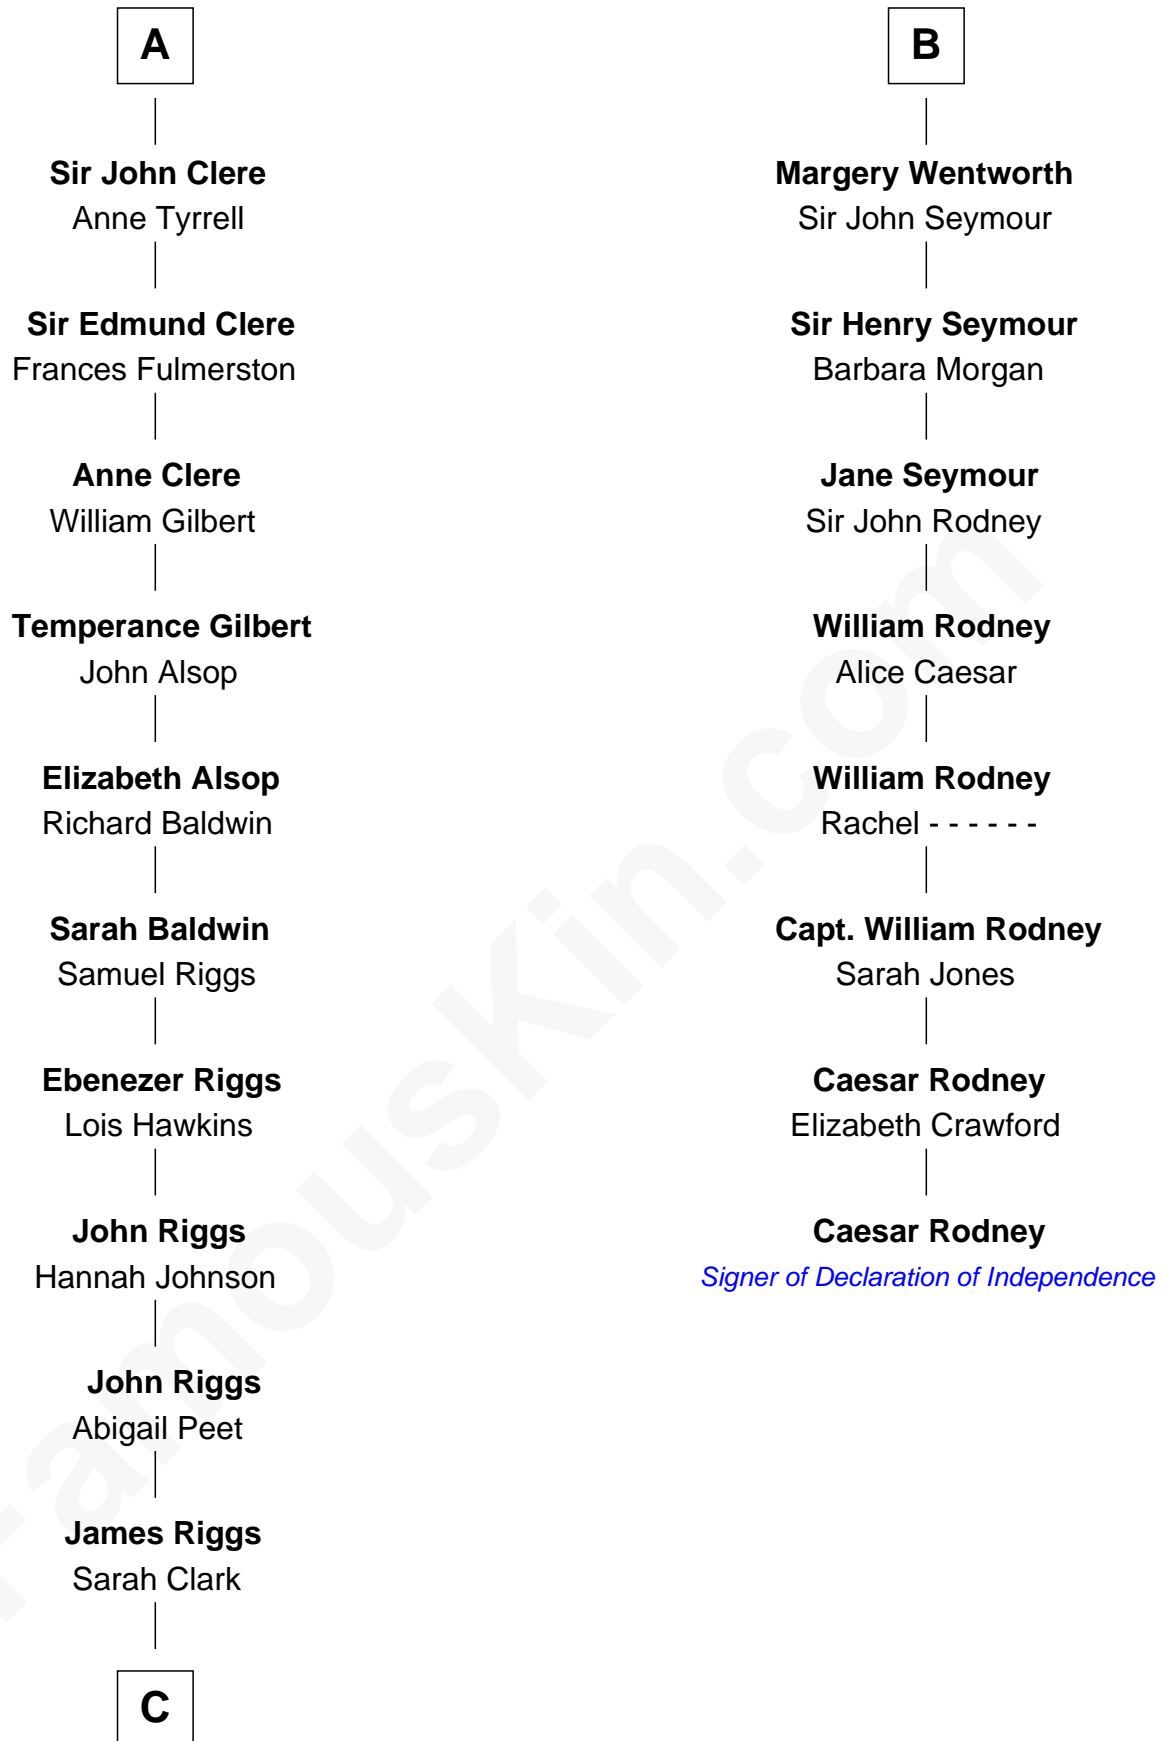

## Relationship Chart of Mamie (Doud) Eisenhower

*First Lady of President Dwight Eisenhower*

14th cousin 7 times removed of

**Caesar Rodney**

*Signer of the Declaration of Independence*

**C**

**George Riggs**

Phebe Caniff

**Maria Riggs**

Eli Doud

**Royal Houghton Doud**

Mary Cornelia Sheldon

**John Sheldon Doud**

Elivera Mathilda Carlson

**Mamie (Doud) Eisenhower**

*First Lady of Dwight Eisenhower*