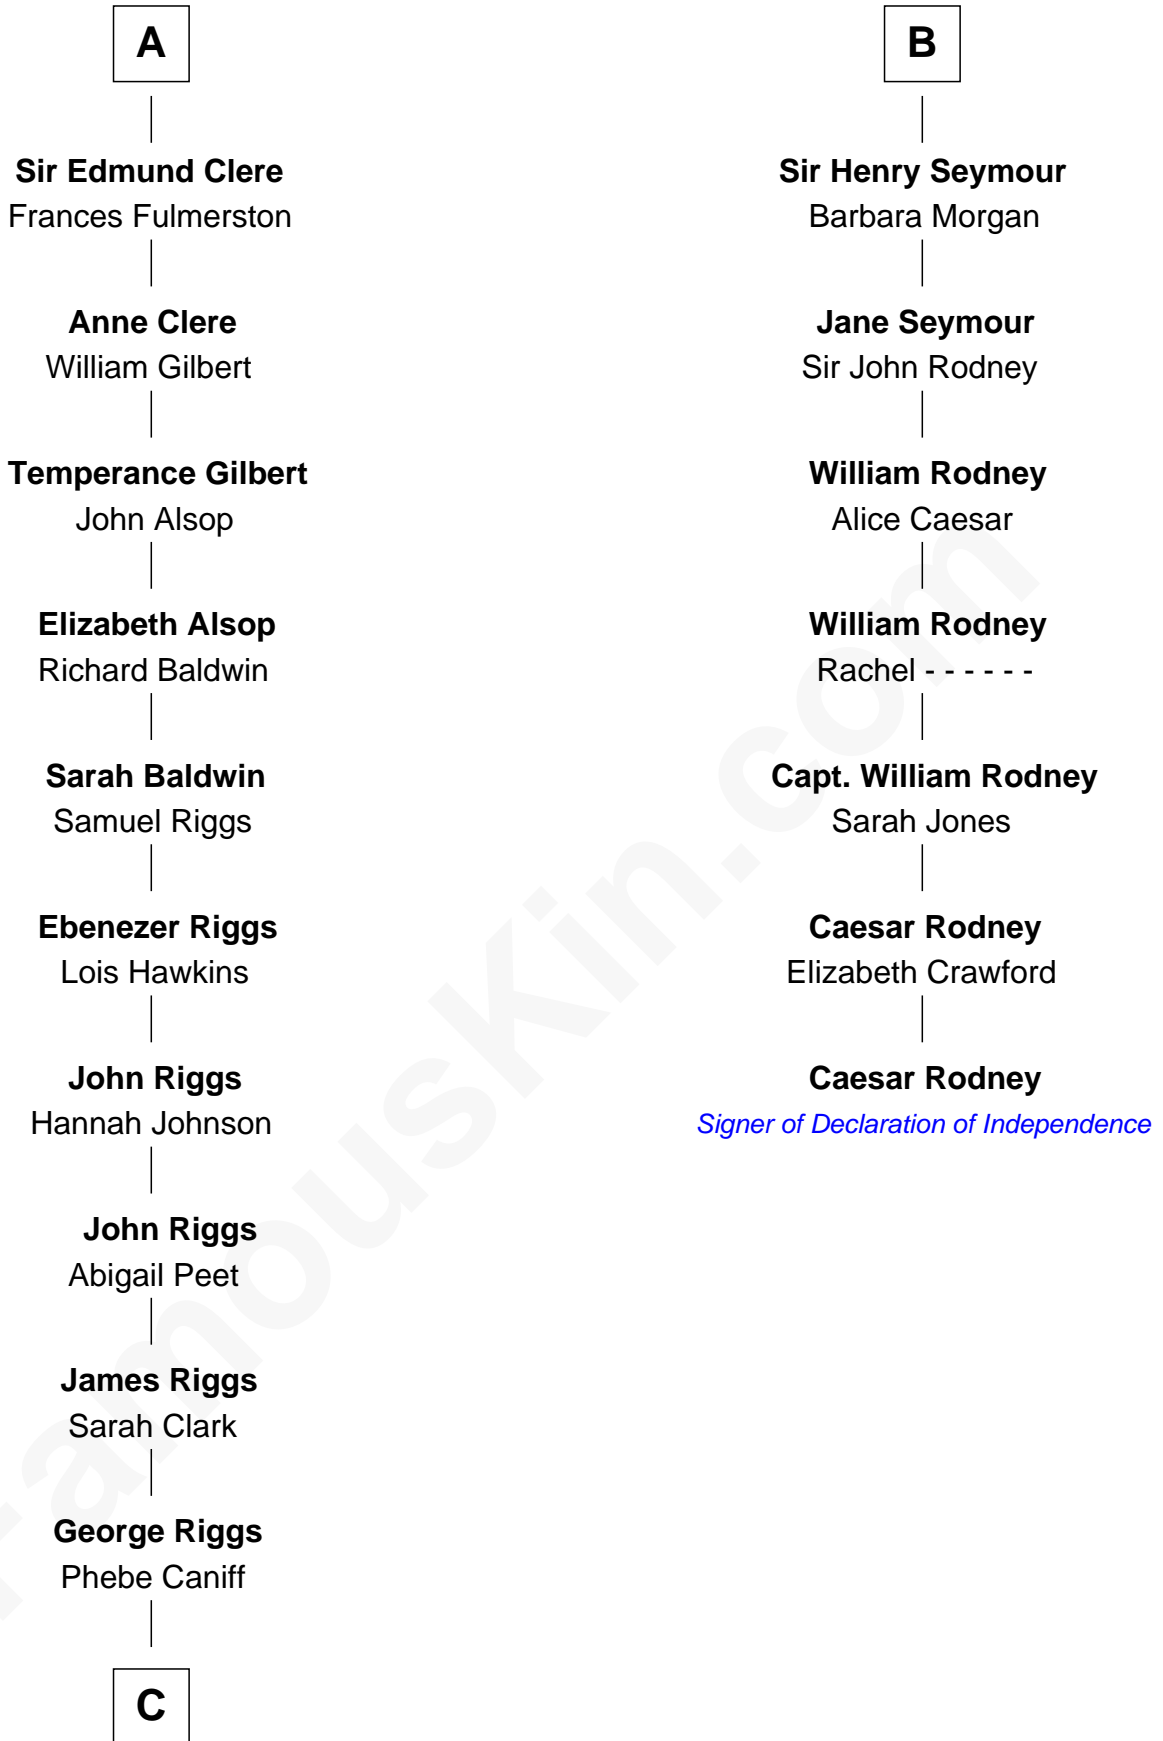

FamousKin.com

Relationship Chart of Mamie (Doud) Eisenhower

First Lady of President Dwight Eisenhower

13th cousin 7 times removed of

Caesar Rodney

Signer of the Declaration of Independence

C

—
Maria Riggs

Eli Doud

—
Royal Houghton Doud

Mary Cornelia Sheldon

—
John Sheldon Doud

Elivera Mathilda Carlson

—
Mamie (Doud) Eisenhower

First Lady of Dwight Eisenhower

FamousKin.com