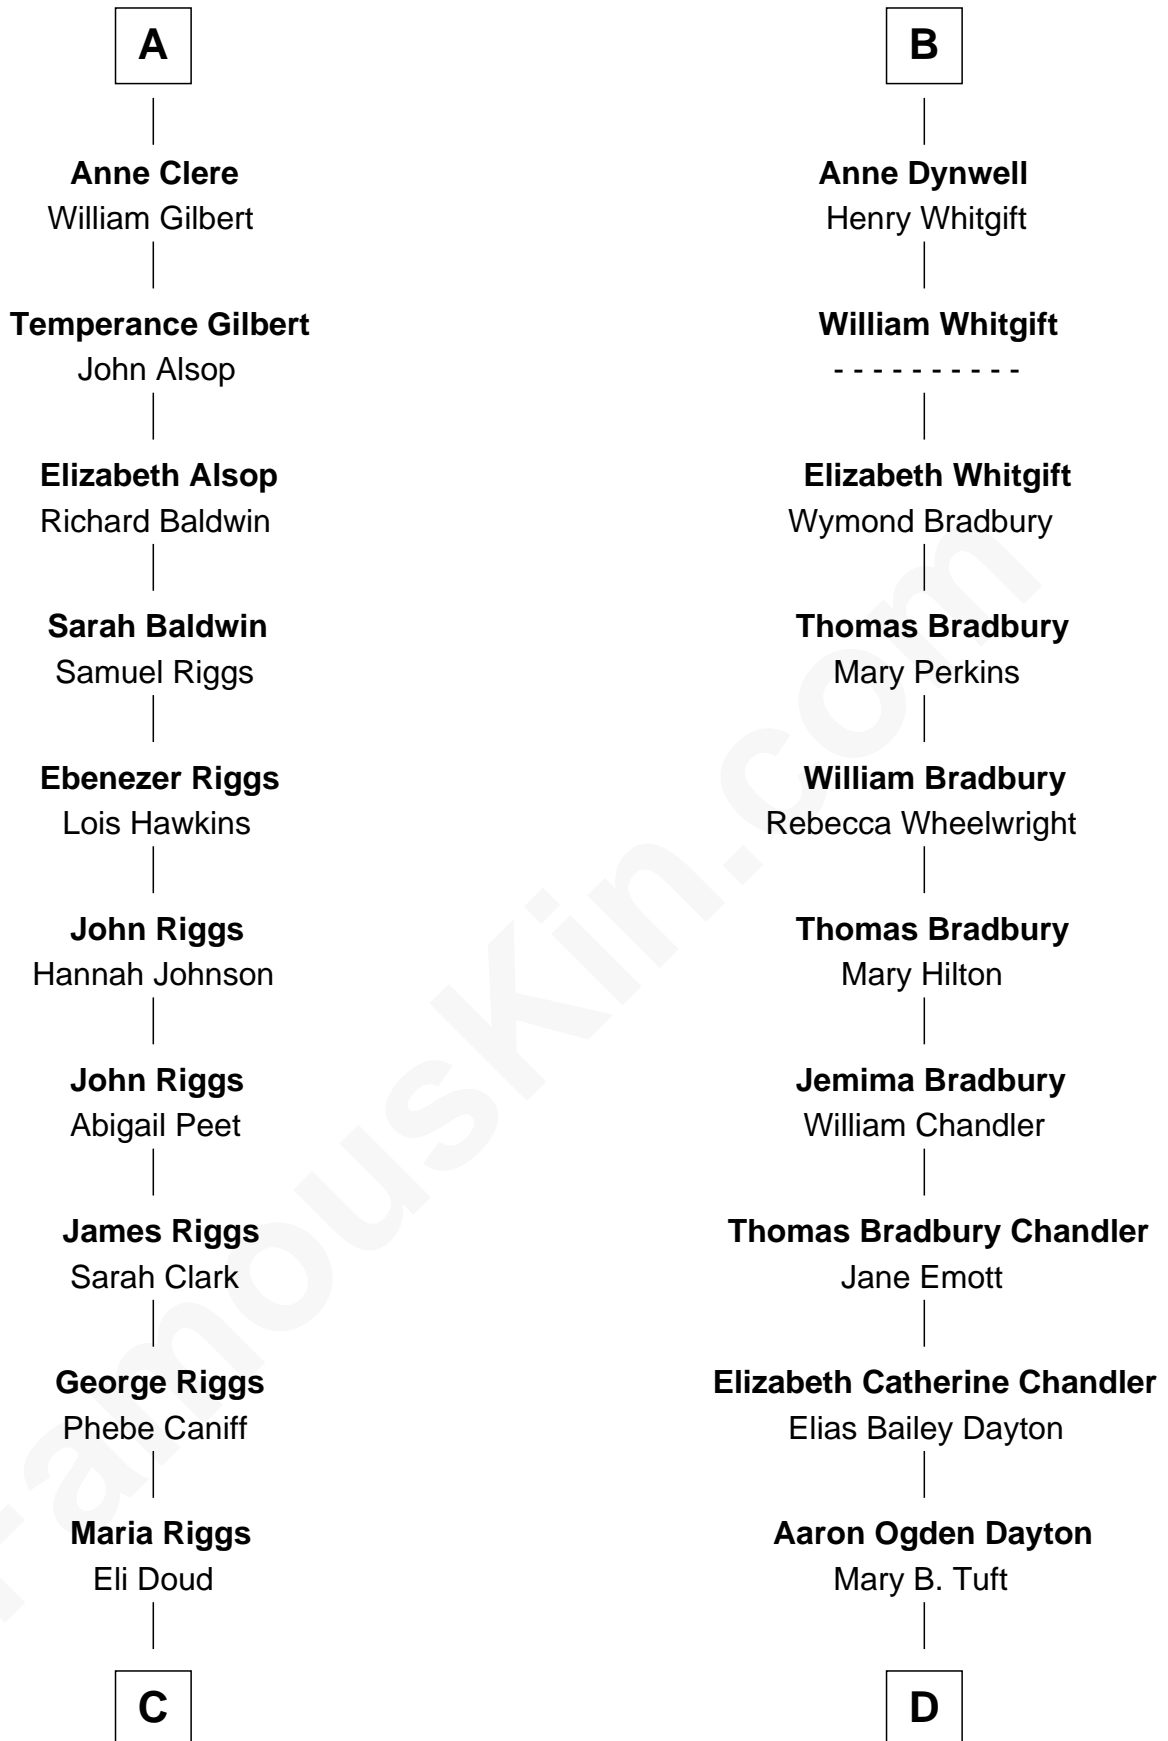

# FamousKin.com

## Relationship Chart of Mamie (Doud) Eisenhower

*First Lady of President Dwight Eisenhower*

19th cousin 2 times removed of

**Christopher Reeve**  
*Movie Actor*

**C**

**Royal Houghton Doud**  
Mary Cornelia Sheldon

**John Sheldon Doud**  
Elivera Mathilda Carlson

**Mamie (Doud) Eisenhower**  
*First Lady of Dwight Eisenhower*

**D**

**Katherine Irving Dayton**  
Henry Baldwin

**Margaretta Willis Baldwin**  
Augustus Henry Reeve