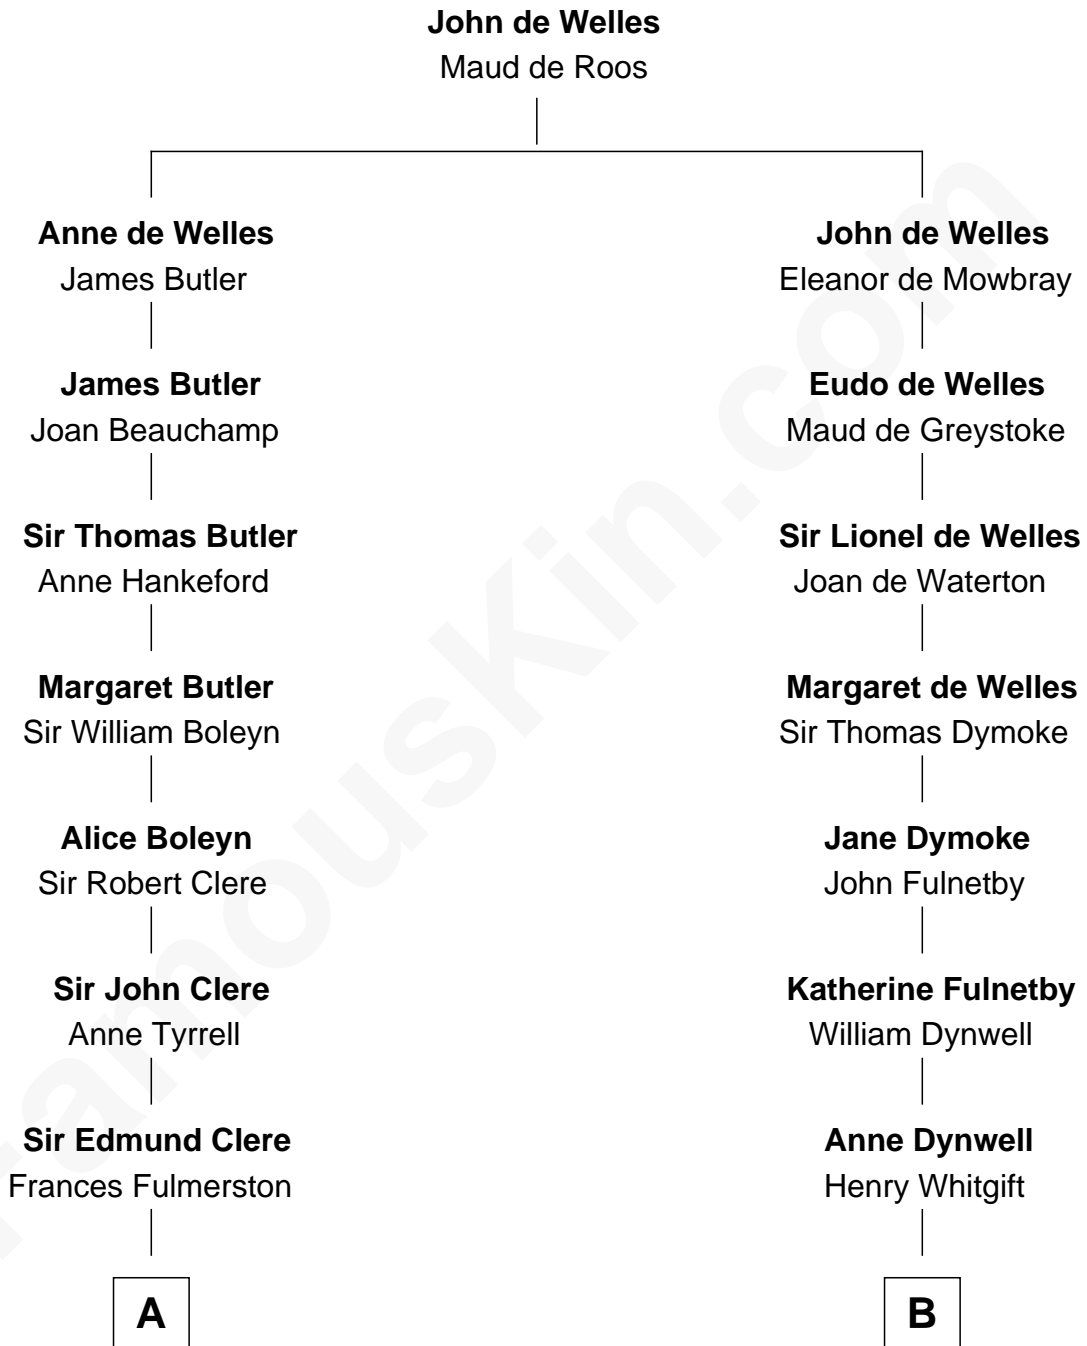

FamousKin.com

Relationship Chart of Mamie (Doud) Eisenhower

First Lady of President Dwight Eisenhower

19th cousin 1 time removed of

Christopher Reeve
Movie Actor

C

Royal Houghton Doud
Mary Cornelia Sheldon

John Sheldon Doud
Elivera Mathilda Carlson

Mamie (Doud) Eisenhower
First Lady of Dwight Eisenhower

D

Margaretta Willis Baldwin
Augustus Henry Reeve

Richard Henry Reeve
Anne Conrad D'Olier

Franklin D'Olier Reeve
Barbara Pitney Lamb

Christopher Reeve
Movie Actor