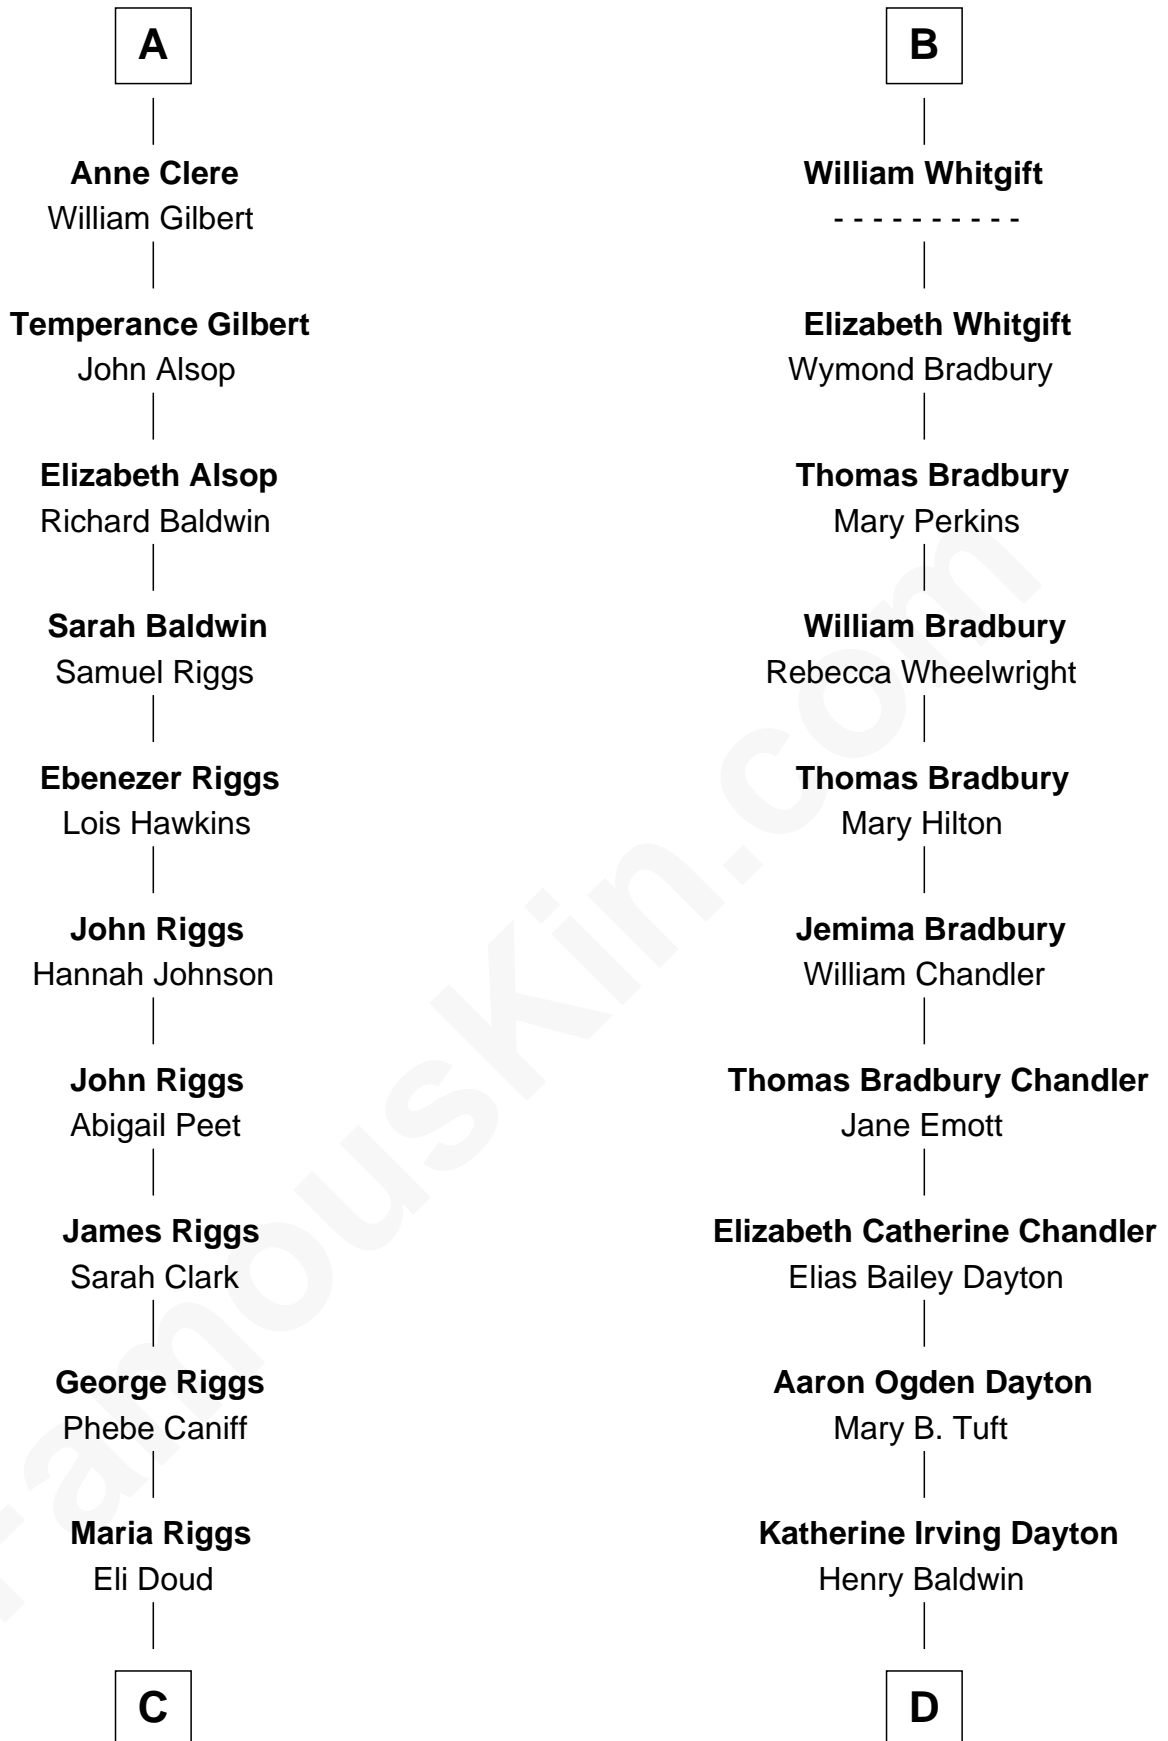

FamousKin.com

Relationship Chart of Mamie (Doud) Eisenhower

First Lady of President Dwight Eisenhower

19th cousin 1 time removed of

Christopher Reeve
Movie Actor

C

Royal Houghton Doud
Mary Cornelia Sheldon

John Sheldon Doud
Elivera Mathilda Carlson

Mamie (Doud) Eisenhower
First Lady of Dwight Eisenhower

D

Margaretta Willis Baldwin
Augustus Henry Reeve

Richard Henry Reeve
Anne Conrad D'Olier

Franklin D'Olier Reeve
Barbara Pitney Lamb

Christopher Reeve
Movie Actor