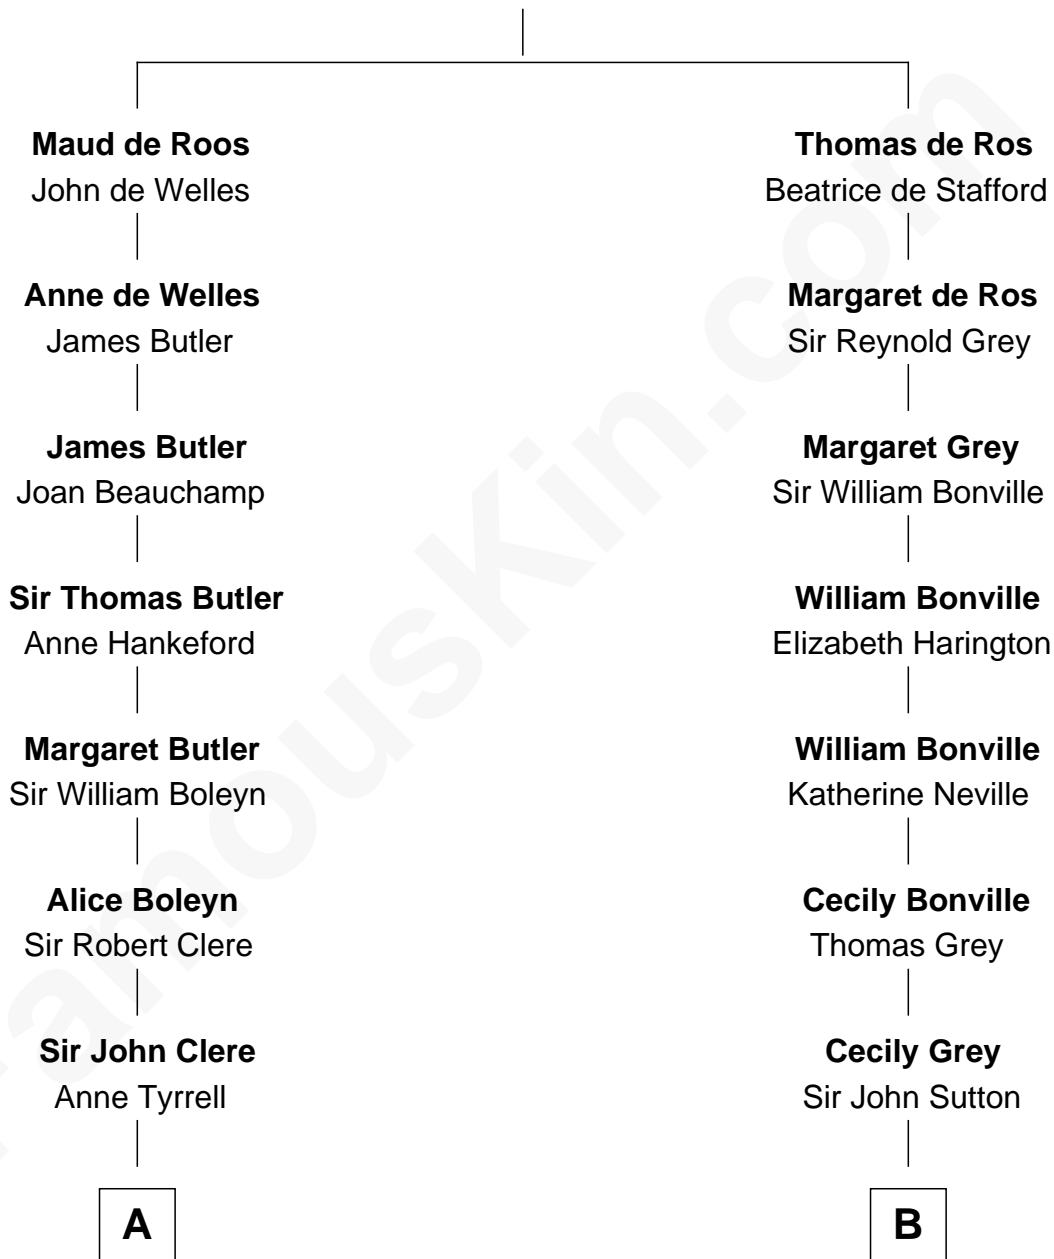

## Relationship Chart of Mamie (Doud) Eisenhower

*First Lady of President Dwight Eisenhower*

17th cousin 3 times removed of

## Colonel Robert Gould Shaw

*U.S. Civil War leader of film "Glory" fame*

**Sir William de Ros**  
Margery de Badlesmere

**C**

—  
**Maria Riggs**

Eli Doud

—  
**Royal Houghton Doud**

Mary Cornelia Sheldon

—  
**John Sheldon Doud**

Elivera Mathilda Carlson

—  
**Mamie (Doud) Eisenhower**

*First Lady of Dwight Eisenhower*

FamousKin.com