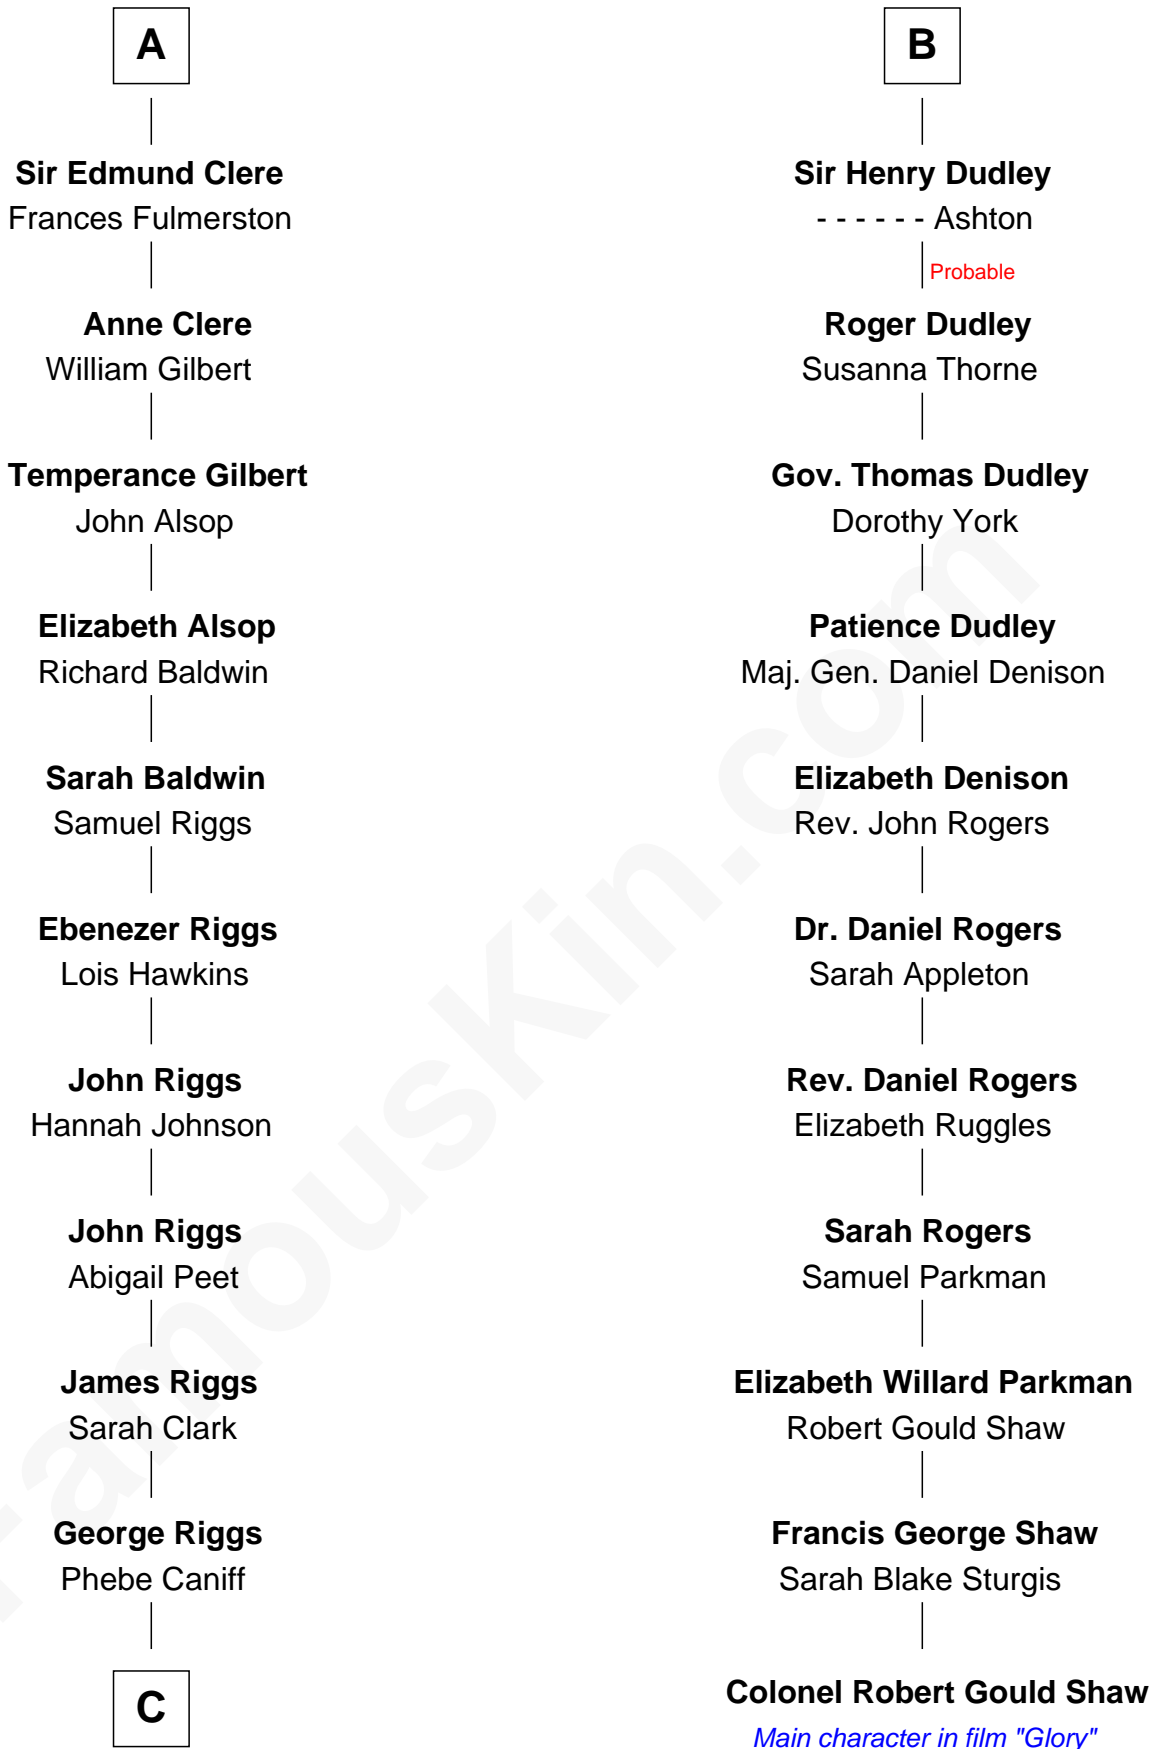

## Relationship Chart of Mamie (Doud) Eisenhower

*First Lady of President Dwight Eisenhower*

17th cousin 3 times removed of

## Colonel Robert Gould Shaw

*U.S. Civil War leader of film "Glory" fame*

**Sir William de Ros**  
Margery de Badlesmere

**C**

—  
**Maria Riggs**

Eli Doud

—  
**Royal Houghton Doud**

Mary Cornelia Sheldon

—  
**John Sheldon Doud**

Elivera Mathilda Carlson

—  
**Mamie (Doud) Eisenhower**

*First Lady of Dwight Eisenhower*

FamousKin.com