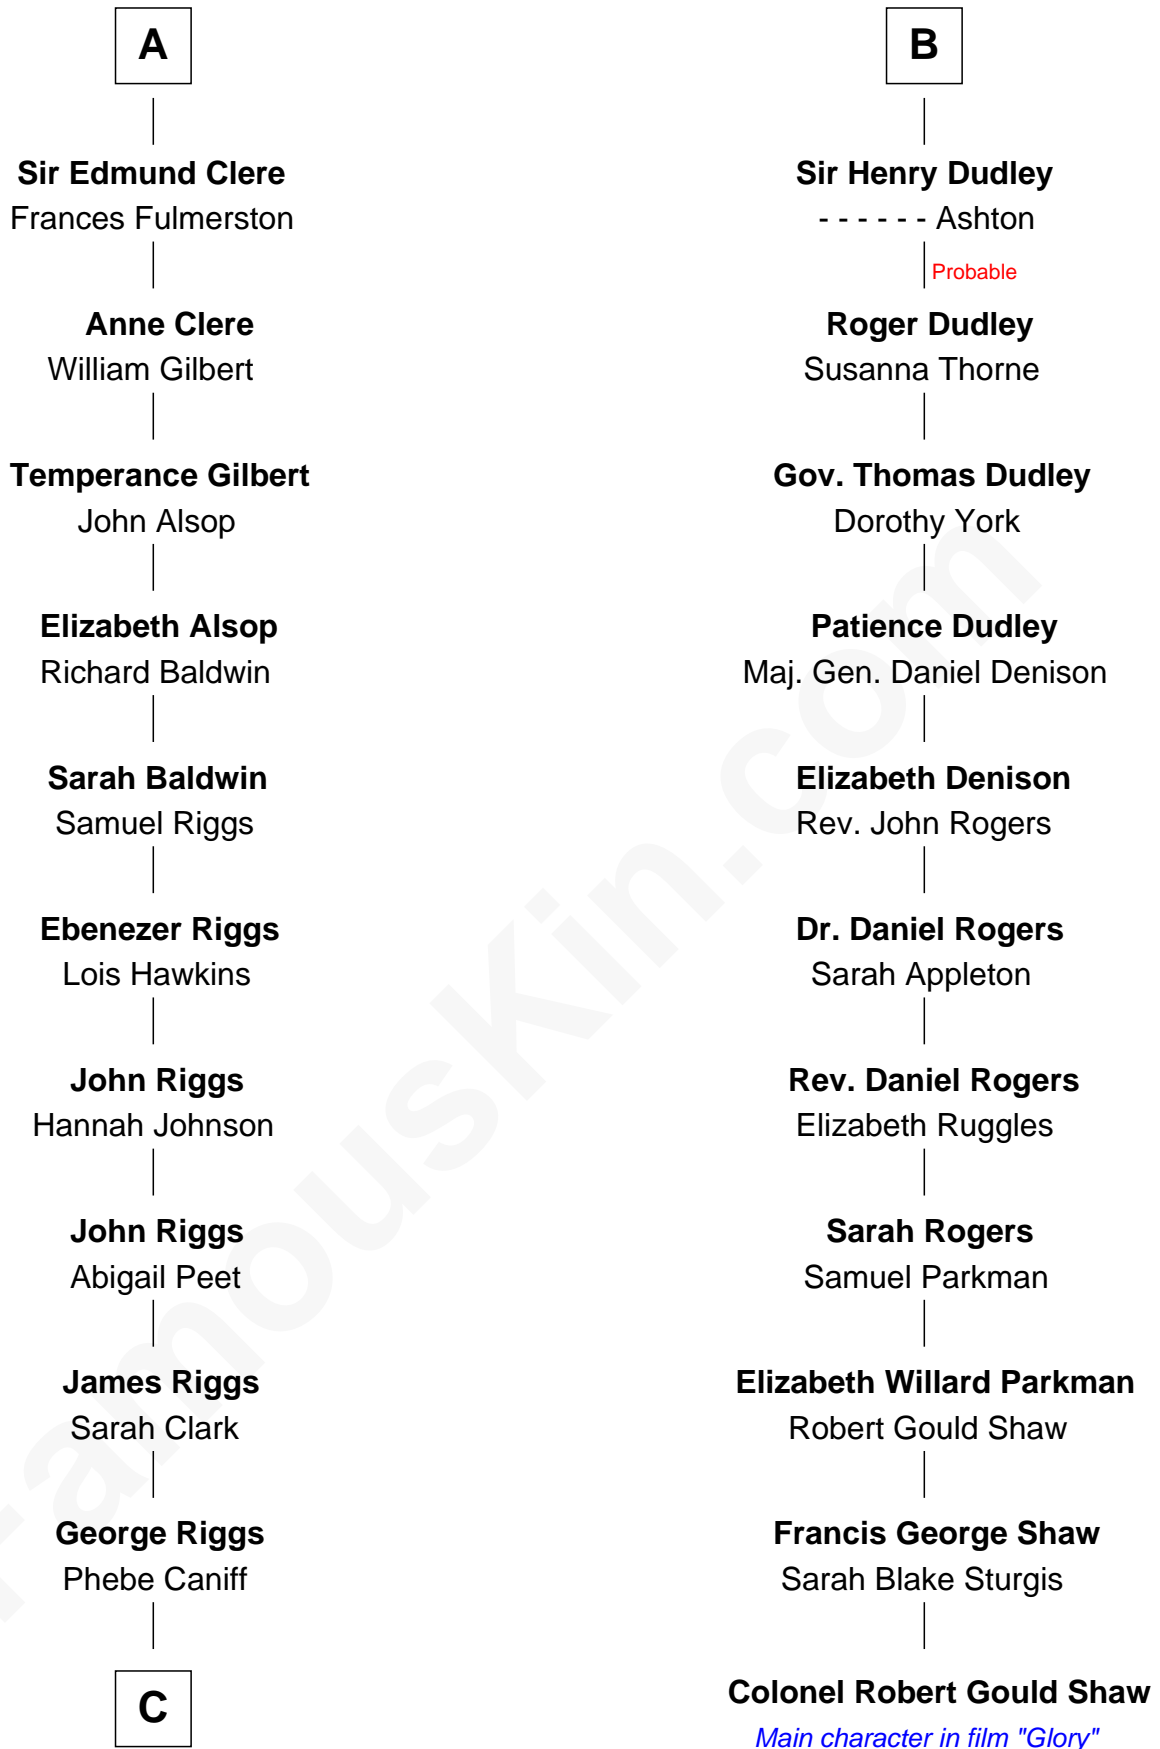

FamousKin.com

Relationship Chart of Mamie (Doud) Eisenhower

First Lady of President Dwight Eisenhower

17th cousin 3 times removed of

Colonel Robert Gould Shaw

U.S. Civil War leader of film "Glory" fame

C

—
Maria Riggs

Eli Doud

—
Royal Houghton Doud

Mary Cornelia Sheldon

—
John Sheldon Doud

Elivera Mathilda Carlson

—
Mamie (Doud) Eisenhower

First Lady of Dwight Eisenhower

FamousKin.com