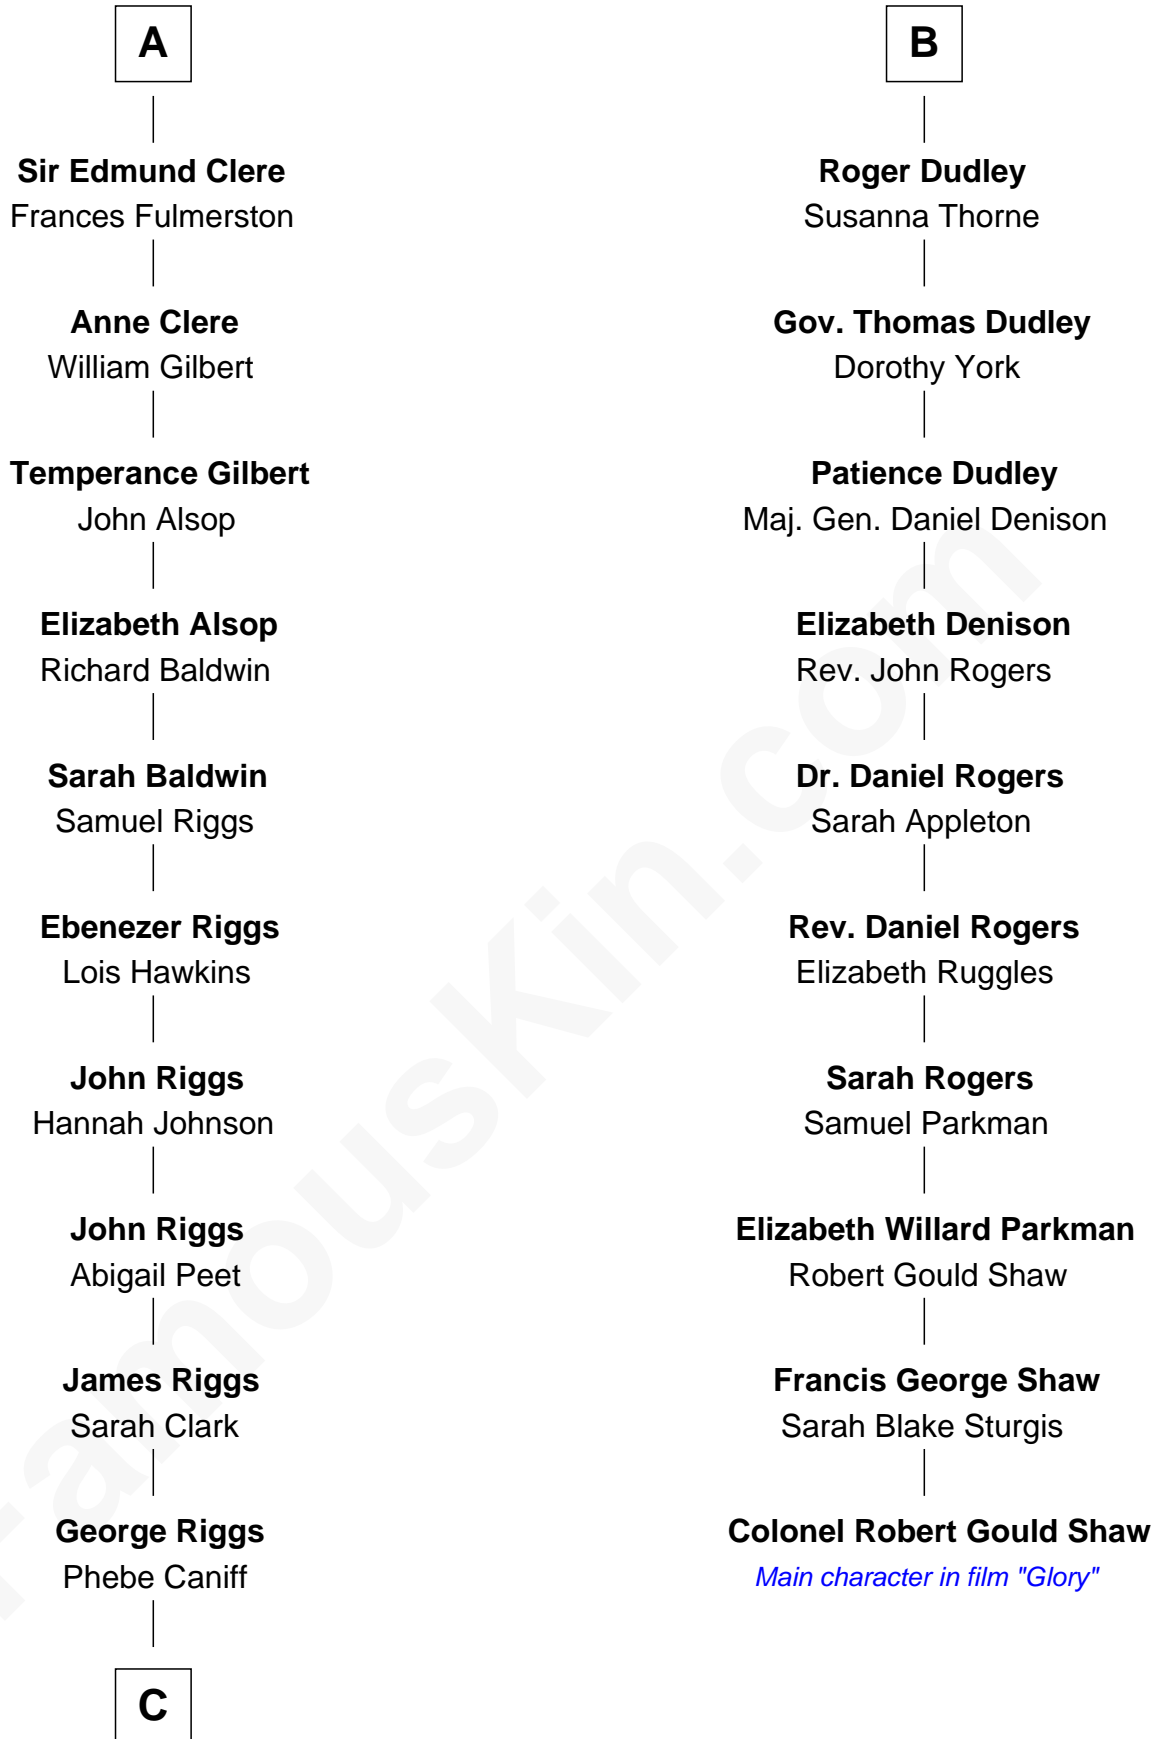

FamousKin.com

Relationship Chart of Mamie (Doud) Eisenhower

First Lady of President Dwight Eisenhower

16th cousin 4 times removed of

Colonel Robert Gould Shaw

U.S. Civil War leader of film "Glory" fame

C

—
Maria Riggs

Eli Doud

—
Royal Houghton Doud

Mary Cornelia Sheldon

—
John Sheldon Doud

Elivera Mathilda Carlson

—
Mamie (Doud) Eisenhower

First Lady of Dwight Eisenhower

FamousKin.com