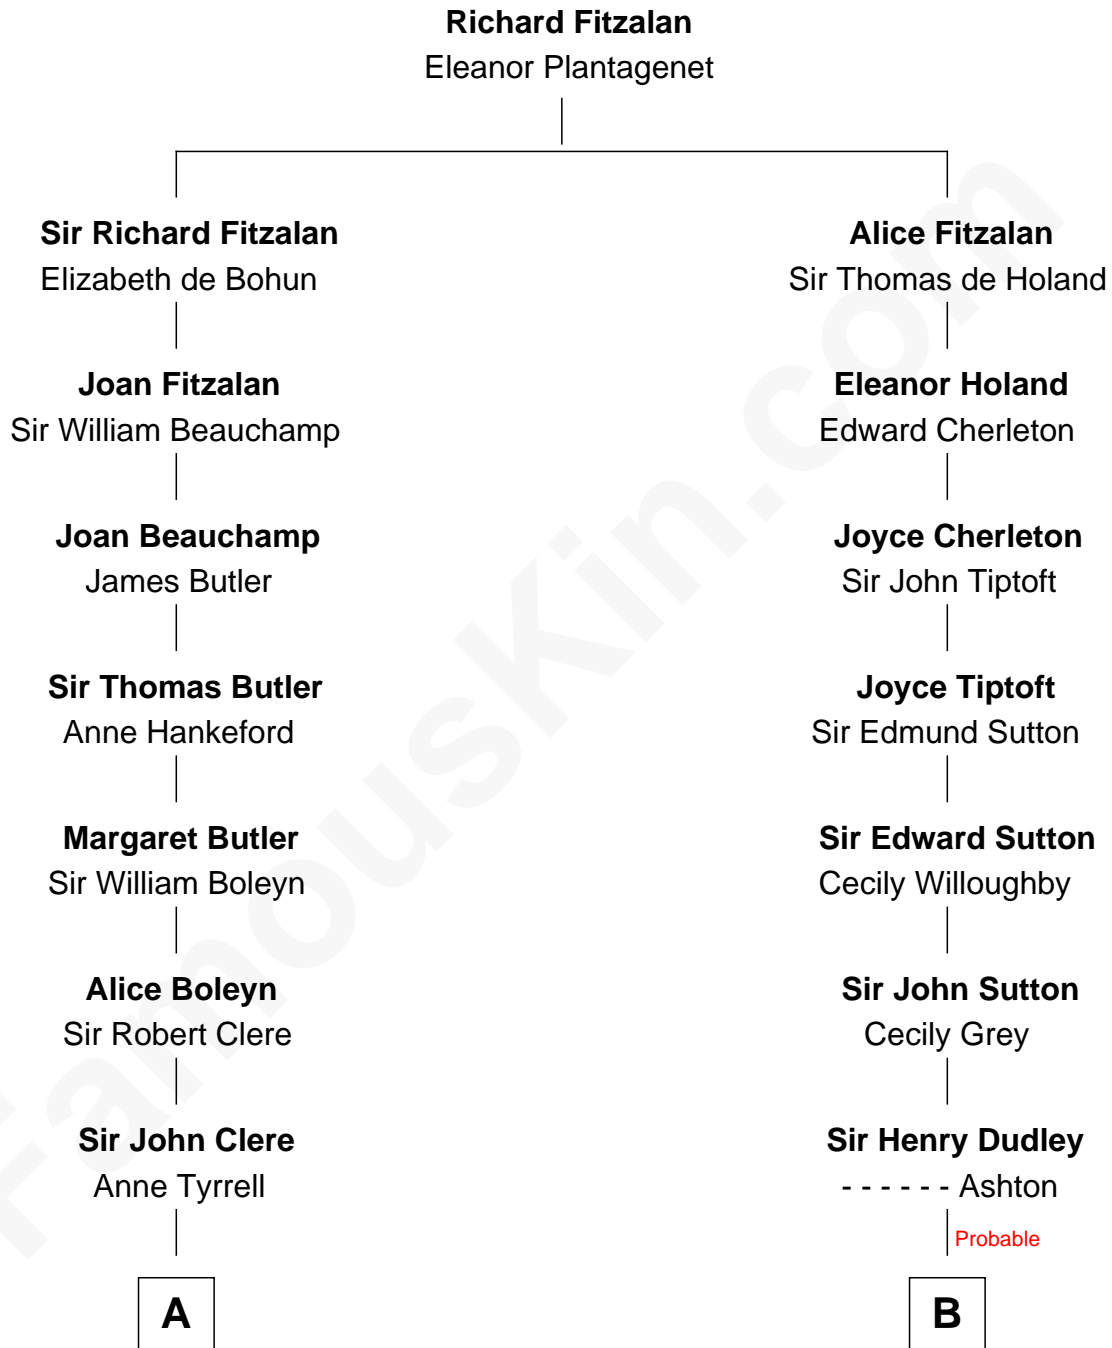

FamousKin.com

Relationship Chart of Mamie (Doud) Eisenhower

First Lady of President Dwight Eisenhower

16th cousin 4 times removed of

Colonel Robert Gould Shaw

U.S. Civil War leader of film "Glory" fame

C

—
Maria Riggs

Eli Doud

—
Royal Houghton Doud

Mary Cornelia Sheldon

—
John Sheldon Doud

Elivera Mathilda Carlson

—
Mamie (Doud) Eisenhower

First Lady of Dwight Eisenhower

FamousKin.com