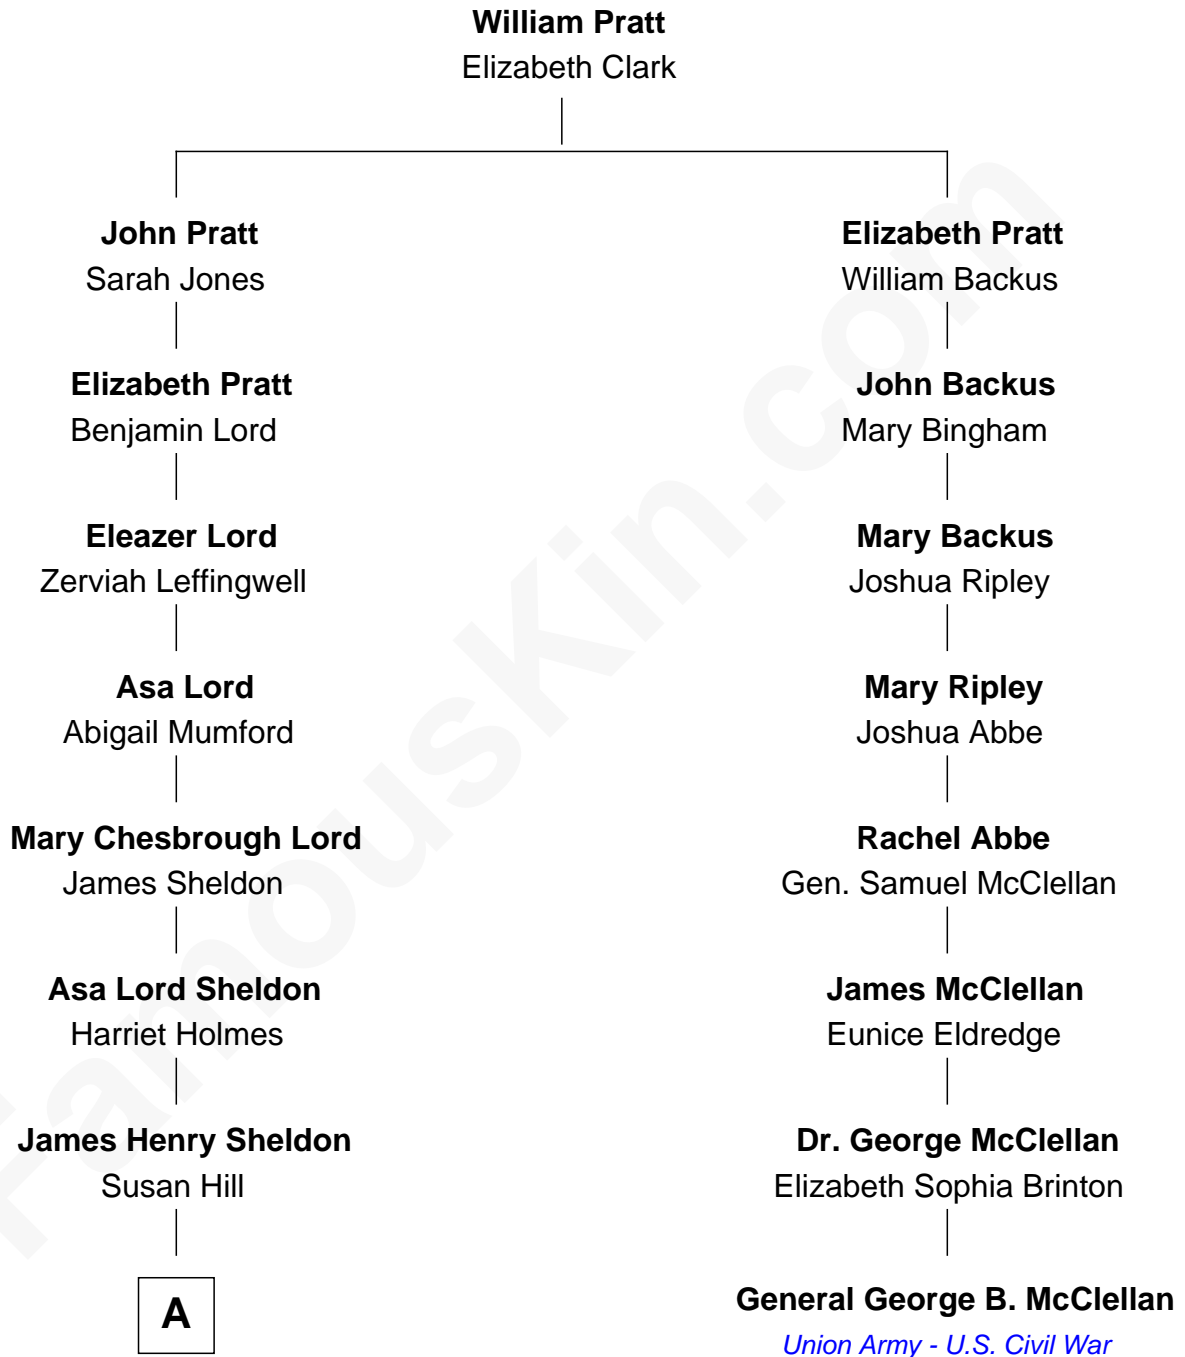

FamousKin.com

Relationship Chart of Mamie (Doud) Eisenhower

First Lady of President Dwight Eisenhower

7th cousin 2 times removed of

General George B. McClellan

Union Army - U.S. Civil War

A

—
Mary Cornelia Sheldon

Royal Houghton Doud

—
John Sheldon Doud

Elivera Mathilda Carlson

—
Mamie (Doud) Eisenhower

First Lady of Dwight Eisenhower

FamousKin.com