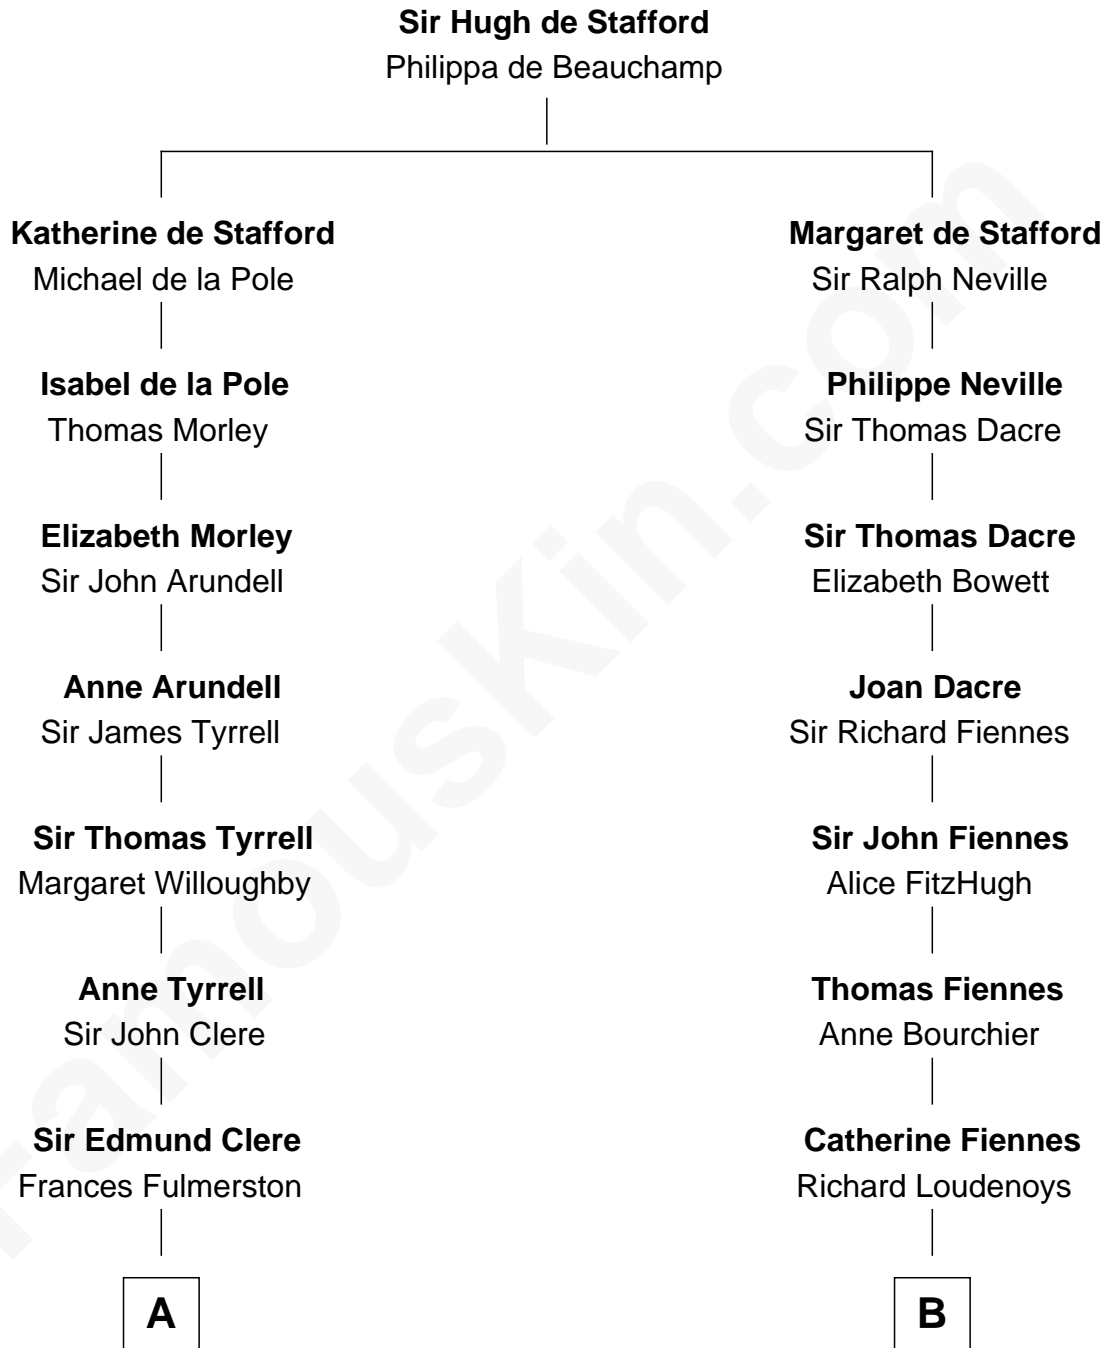

FamousKin.com

Relationship Chart of Mamie (Doud) Eisenhower

First Lady of President Dwight Eisenhower

19th cousin 2 times removed of

Anne Baxter
Movie Actress

C

Royal Houghton Doud
Mary Cornelia Sheldon

John Sheldon Doud
Elivera Mathilda Carlson

Mamie (Doud) Eisenhower
First Lady of Dwight Eisenhower

D

Rev. David Wright
Abigail Goddard

William Carey Wright
Anna Lloyd Jones

Frank Lloyd Wright
Catherine L. Tobin

Catherine Dorothy Wright
Kenneth Stuart Baxter