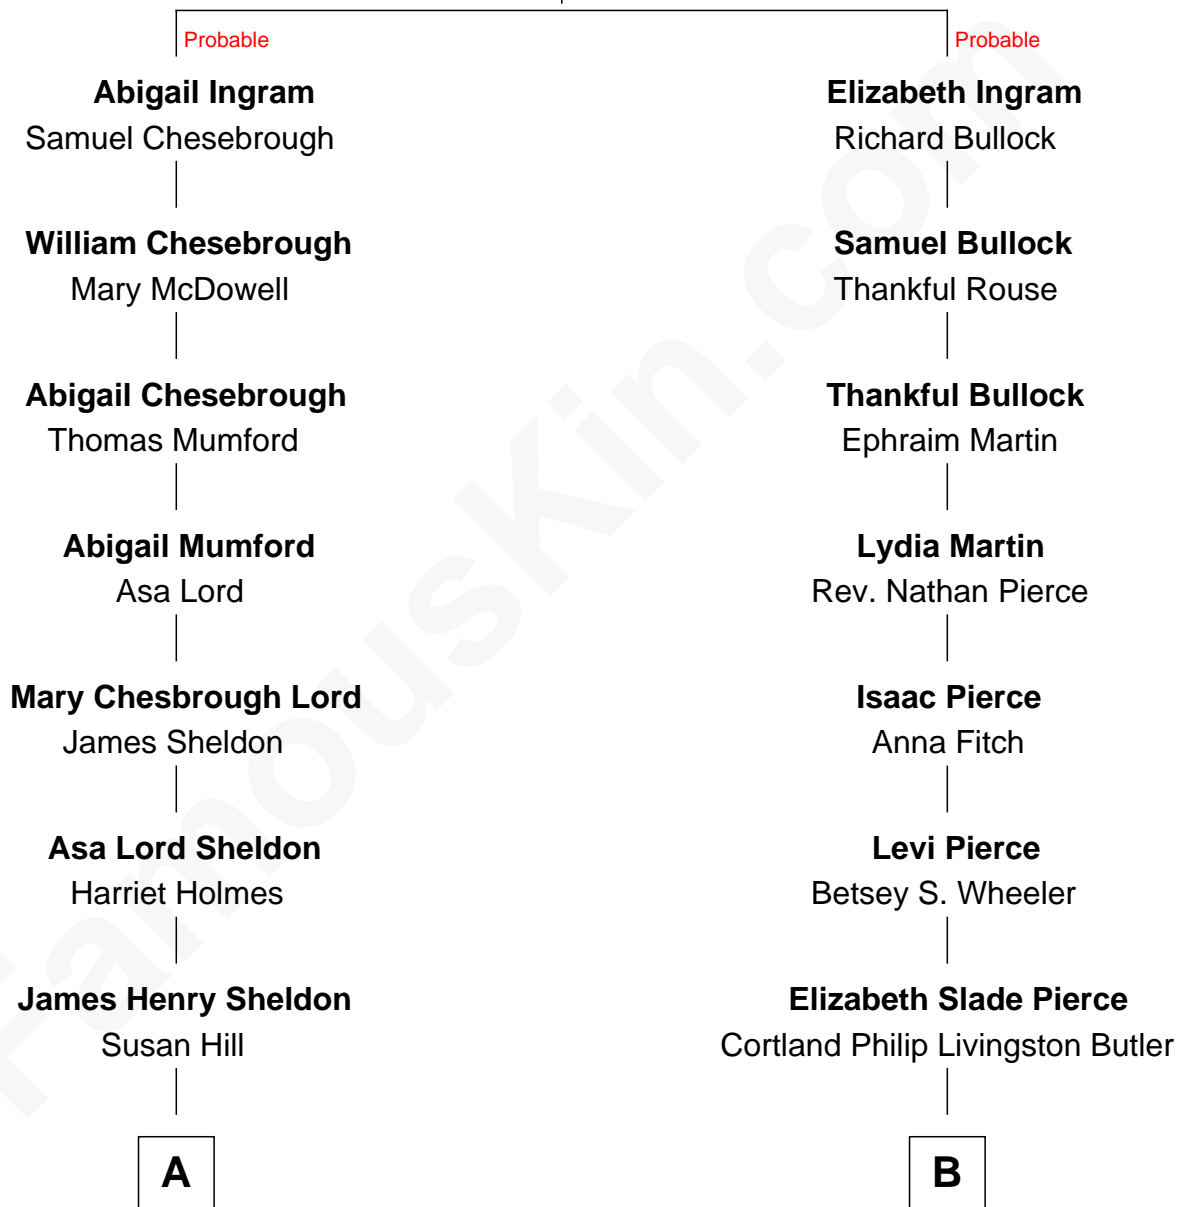

## Relationship Chart of Mamie (Doud) Eisenhower

*First Lady of President Dwight Eisenhower*

9th cousin 1 time removed of

**George H. W. Bush**  
*41st U.S. President*

**Richard Ingram**

**A**

**Mary Cornelia Sheldon**

Royal Houghton Doud

**John Sheldon Doud**

Elivera Mathilda Carlson

**Mamie (Doud) Eisenhower**

*First Lady of Dwight Eisenhower*

**B**

**Mary Elizabeth Butler**

Robert Emmet Sheldon

**Flora Sheldon**

Samuel Prescott Bush

**Prescott Sheldon Bush**

Dorothy Wear Walker

**George H. W. Bush**

*41st U.S. President*

FamousKin.com