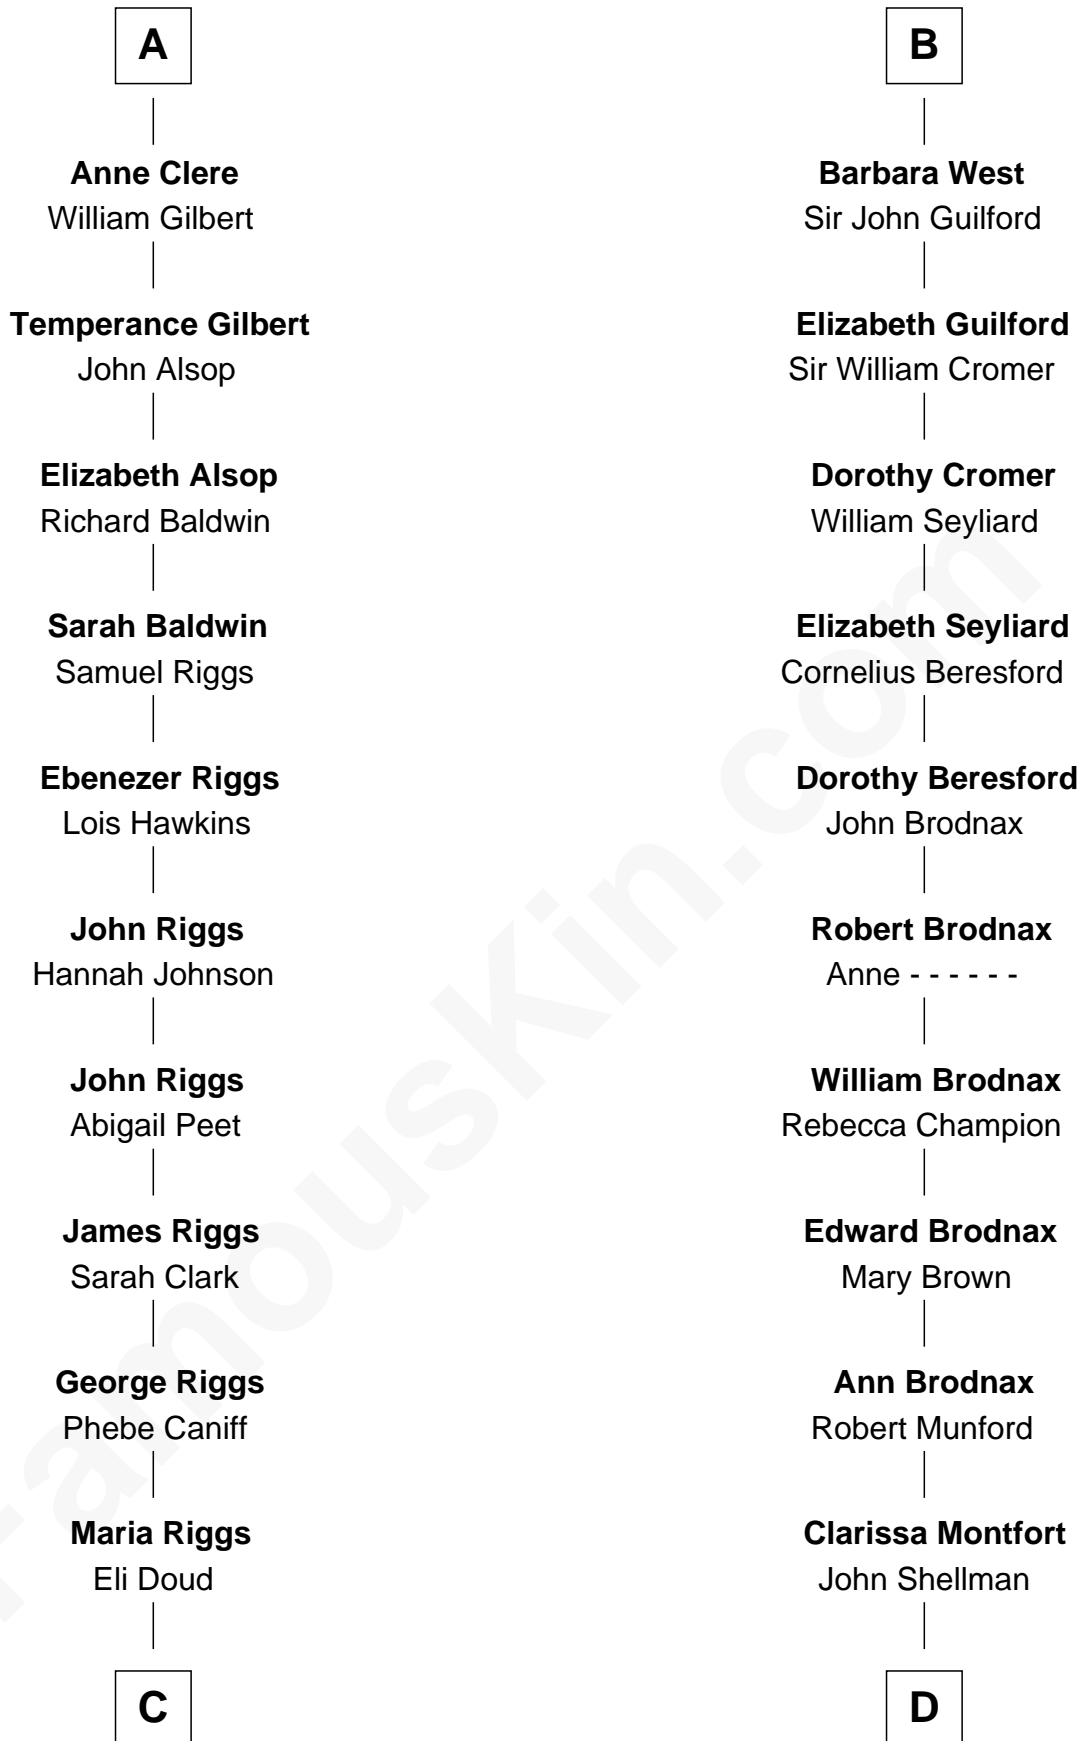

Sir Roger de Clifford

**Katherine de Clifford**

Sir Ralph de Greystoke

**Maud de Greystoke**

Eudo de Welles

**Sir Lionel de Welles**

Joan de Waterton

**Eleanor de Welles**

Sir Thomas Hoo

**Anne Hoo**

Sir Roger Copley

**Eleanor Copley**

Sir Thomas West

**B**

**C**

**Royal Houghton Doud**

Mary Cornelia Sheldon

**John Sheldon Doud**

Elivera Mathilda Carlson

**Mamie (Doud) Eisenhower**

*First Lady of Dwight Eisenhower*

**D**

**Susan Montfort Shellman**

Samuel Howard Fay

**Harriet Eleanor Fay**

Rev. James Smith Bush

**Samuel Prescott Bush**

Flora Sheldon

**Prescott Sheldon Bush**

Dorothy Wear Walker

**George H. W. Bush**

*41st U.S. President*