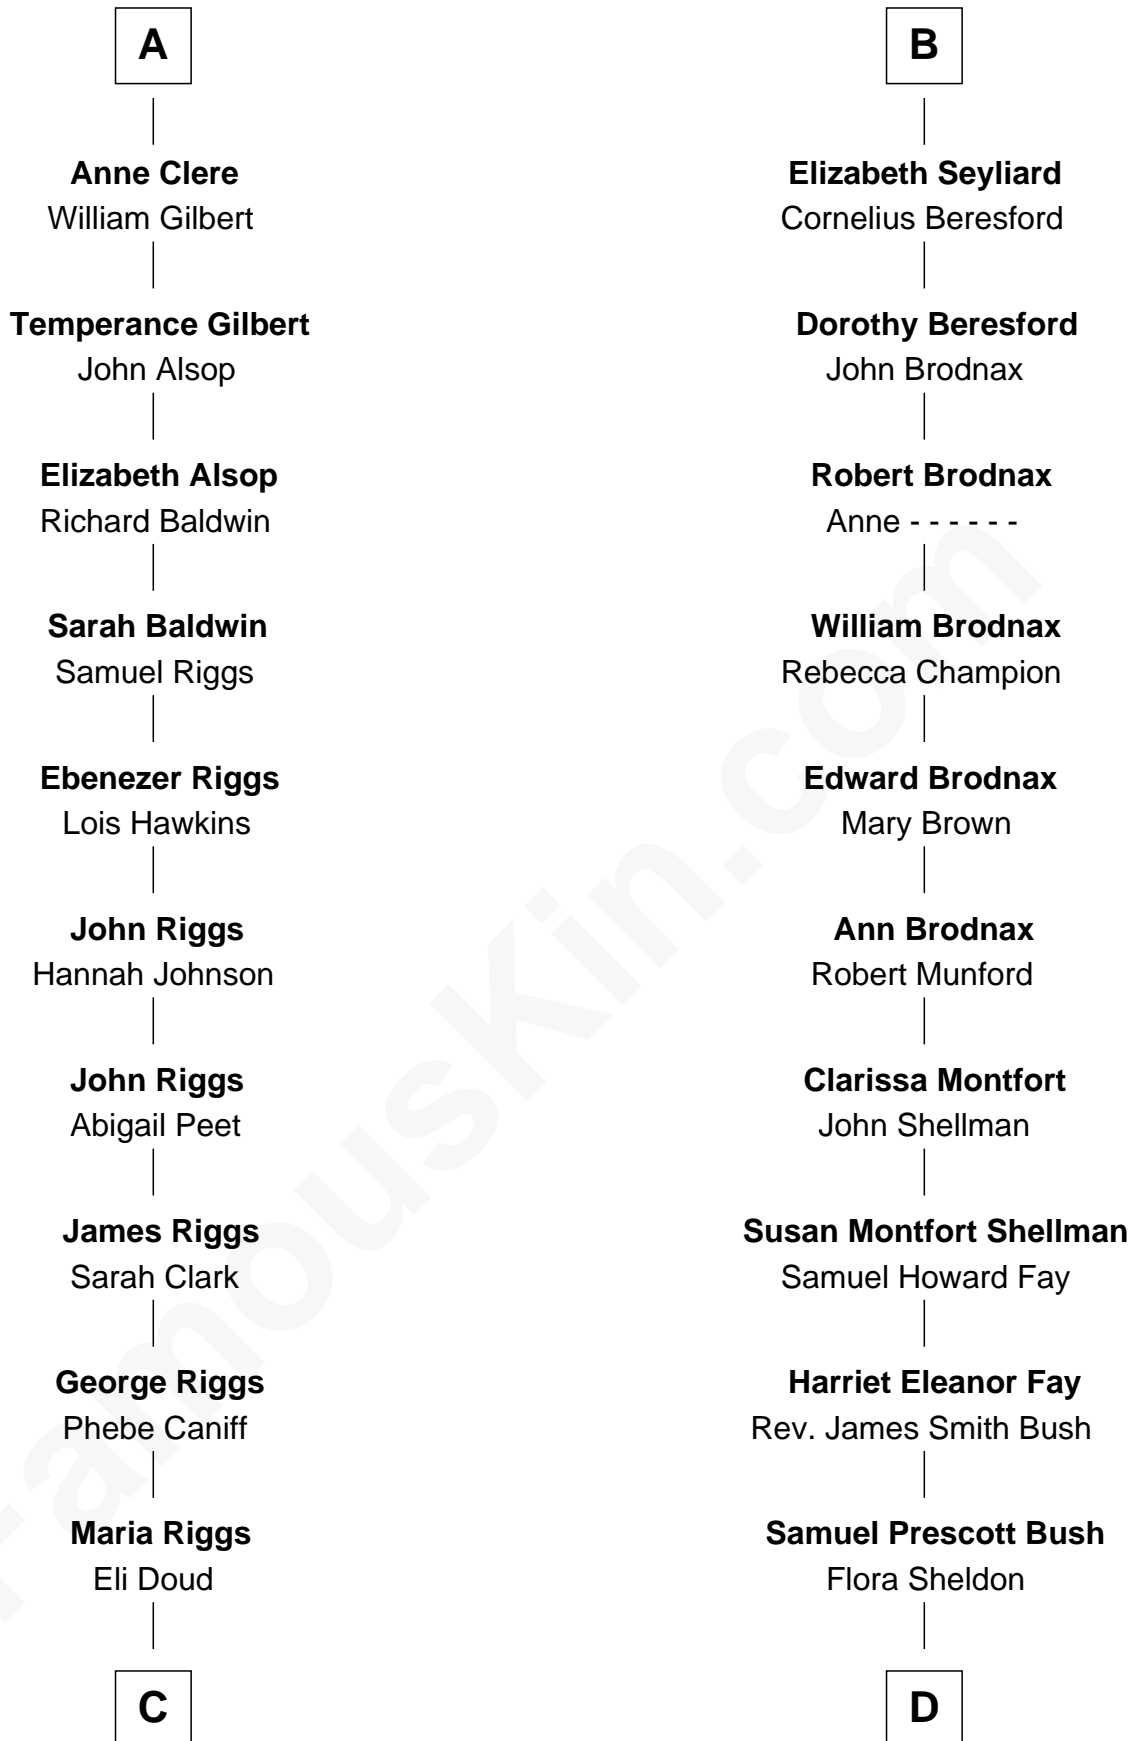

## Relationship Chart of Mamie (Doud) Eisenhower

*First Lady of President Dwight Eisenhower*

18th cousin 1 time removed of

**George H. W. Bush**

*41st U.S. President*

**Sir Michael de la Pole**

Katherine Wingfield

**Michael de la Pole**  
Katherine de Stafford

**Isabel de la Pole**  
Thomas Morley

**Elizabeth Morley**  
Sir John Arundell

**Anne Arundell**  
Sir James Tyrrell

**Sir Thomas Tyrrell**  
Margaret Willoughby

**Anne Tyrrell**  
Sir John Clere

**Sir Edmund Clere**  
Frances Fulmerston

**A**

**Anne de la Pole**  
Robert Thorley

**Margaret Thorley**  
Sir Reynold West

**Sir Richard West**  
Katherine Hungerford

**Sir Thomas West**  
Eleanor Copley

**Barbara West**  
Sir John Guilford

**Elizabeth Guilford**  
Sir William Cromer

**Dorothy Cromer**  
William Seyliard

**B**

**C**

**Royal Houghton Doud**  
Mary Cornelia Sheldon

**John Sheldon Doud**  
Elivera Mathilda Carlson