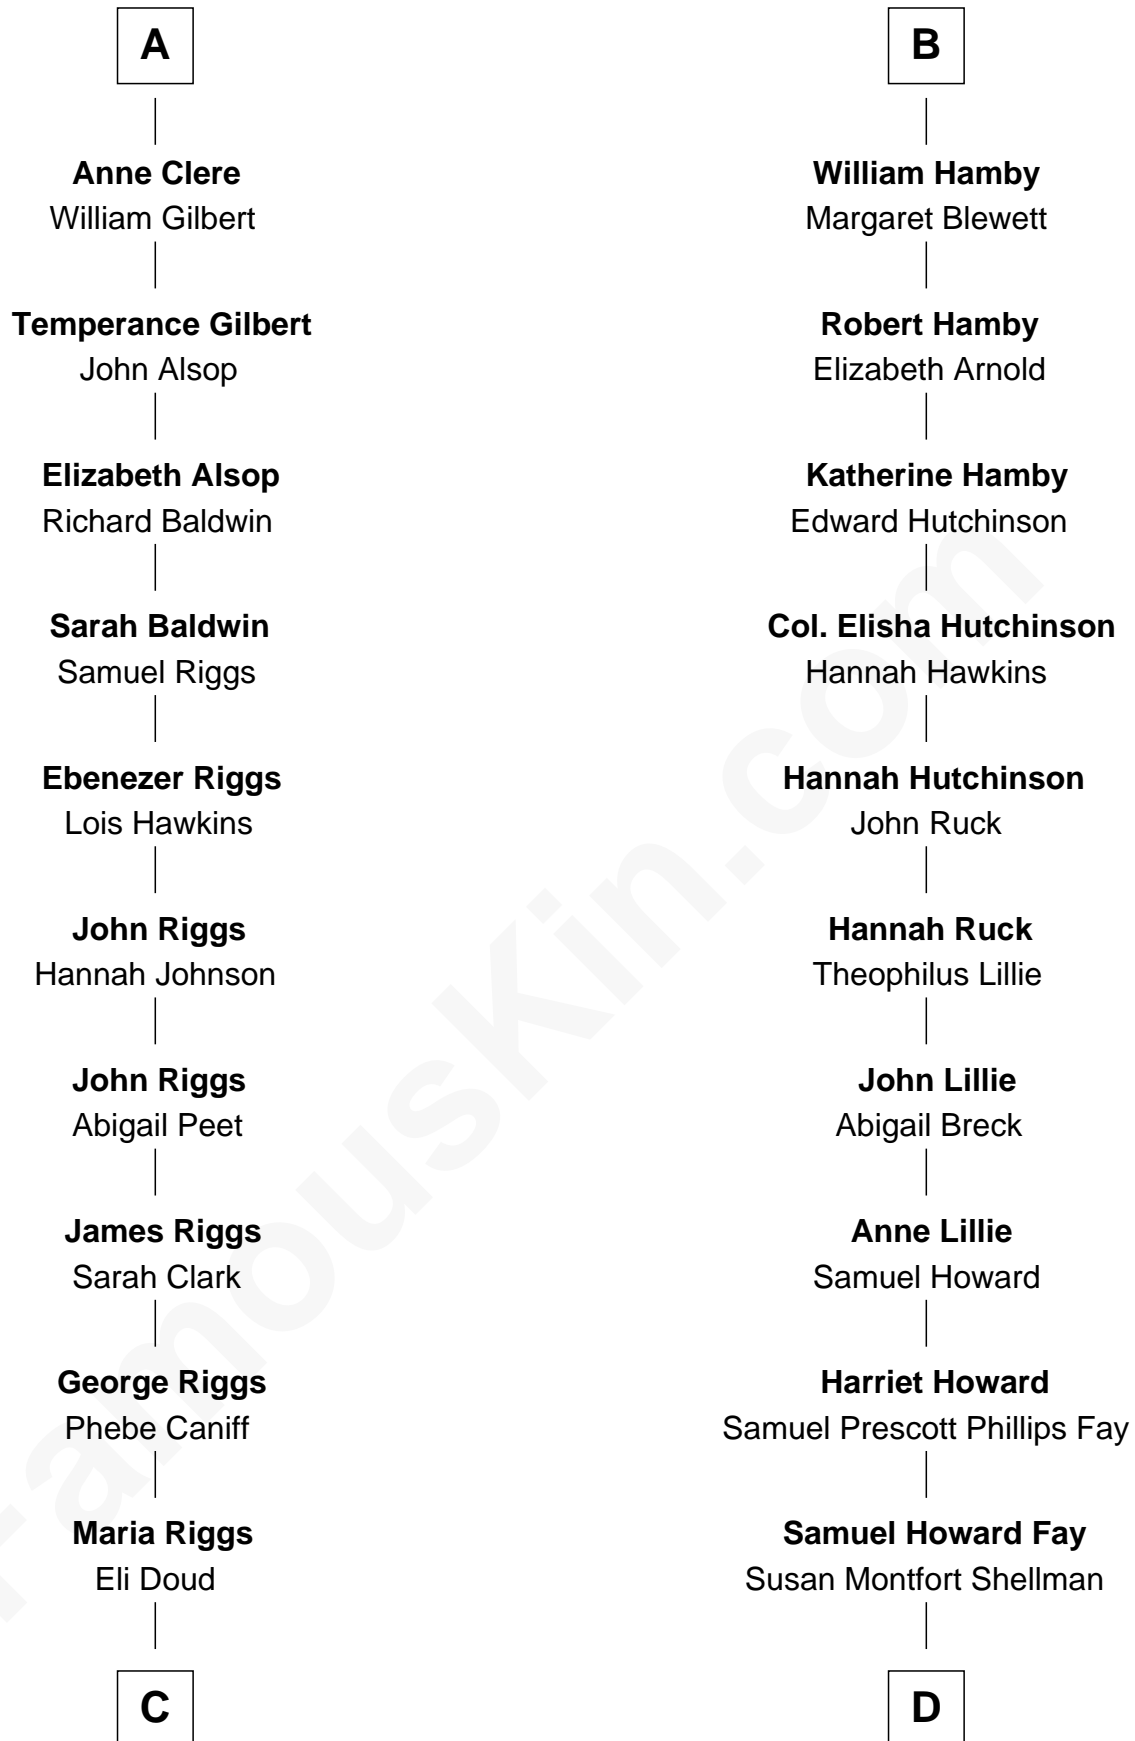

FamousKin.com

Relationship Chart of Mamie (Doud) Eisenhower

First Lady of President Dwight Eisenhower

19th cousin 1 time removed of

George H. W. Bush

41st U.S. President

John de Welles

Maud de Roos

Stephen le Scrope

Maude le Scrope

Sir Baldwin Freville

Margaret Freville

Sir Hugh Willoughby

Margery Willoughby

Sir Godfrey Hilton

Elizabeth Hilton

Richard Thimbleby

Anne Thimbleby

John Booth

Eleanor Booth

Edward Hamby

B

C

Royal Houghton Doud

Samuel Prescott Bush

Flora Sheldon

Prescott Sheldon Bush

Dorothy Wear Walker

George H. W. Bush

41st U.S. President

FamousKin.com