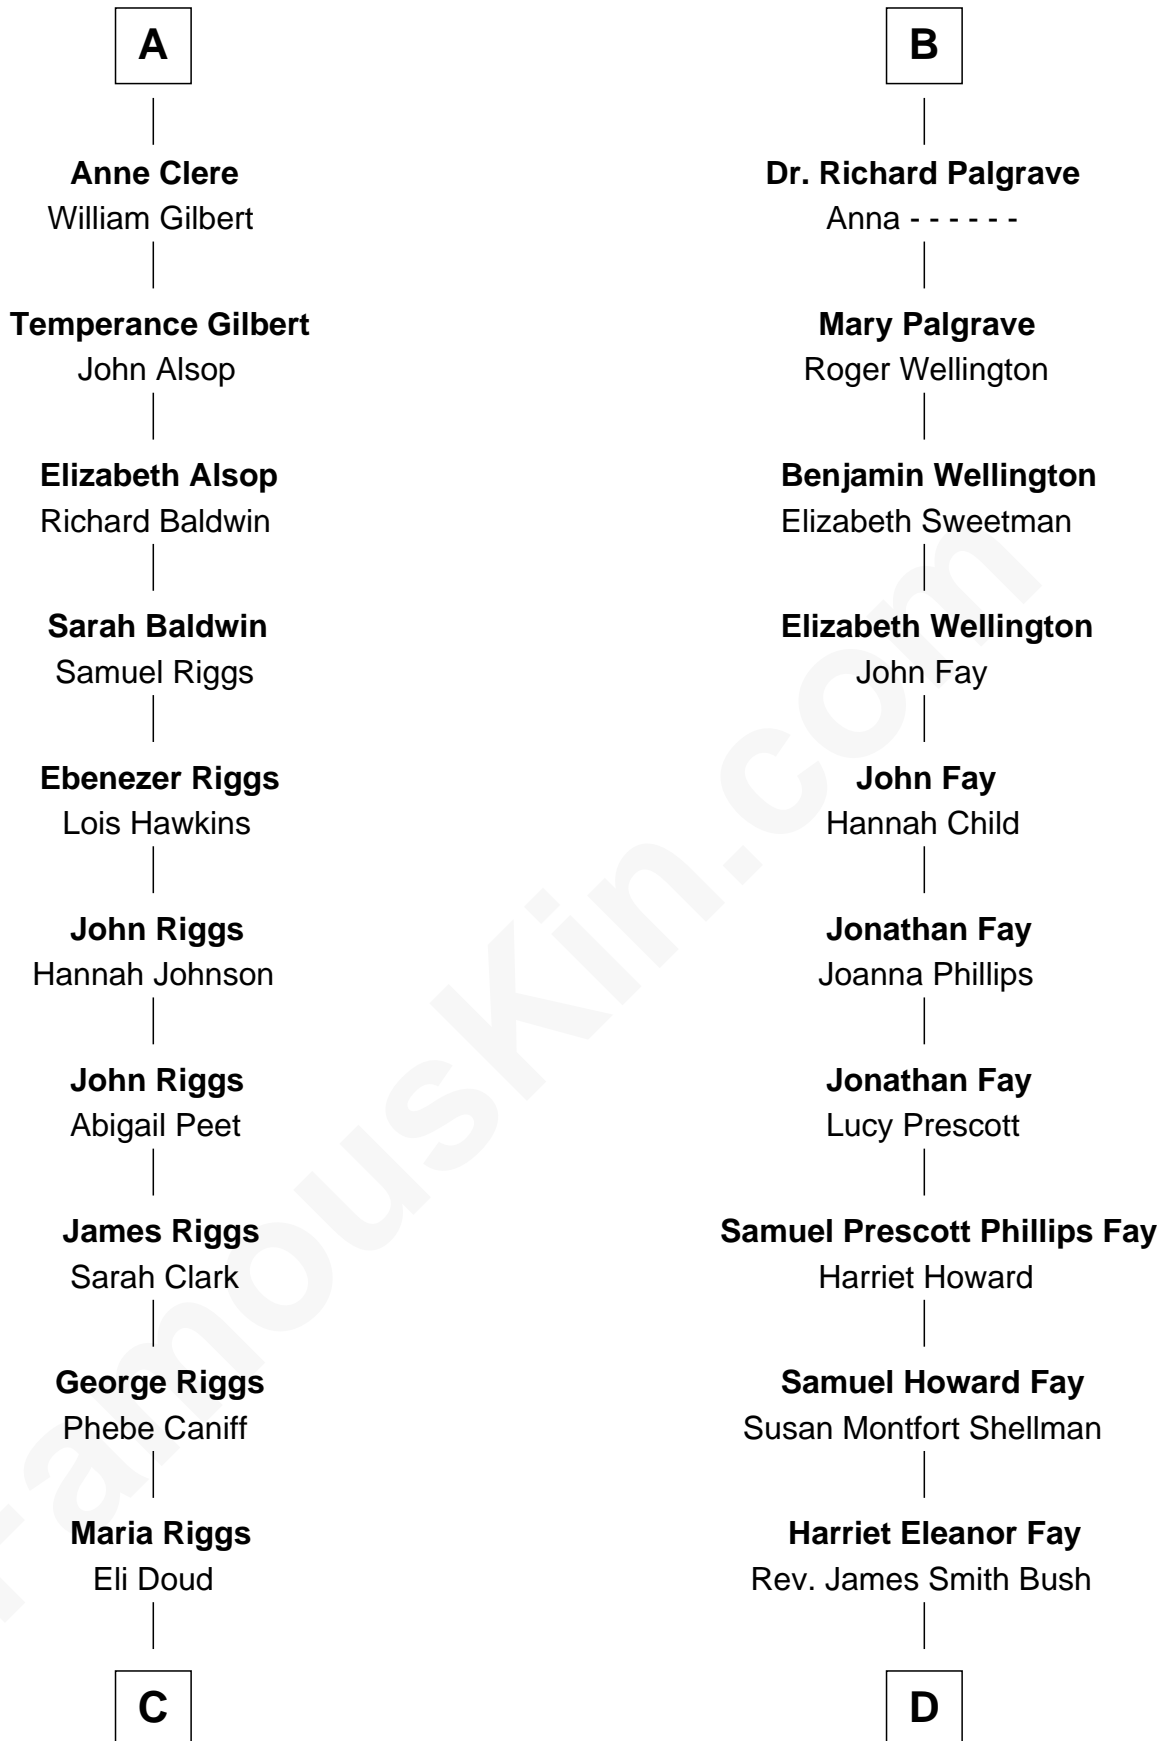

FamousKin.com

Relationship Chart of Mamie (Doud) Eisenhower

First Lady of President Dwight Eisenhower

19th cousin of

George H. W. Bush

41st U.S. President

Sir Richard Fitzalan

Elizabeth de Bohun

A

Elizabeth Fitzalan
Sir Robert Goushill

Elizabeth Goushill
Sir Robert Wingfield

Elizabeth Wingfield
Sir William Brandon

Eleanor Brandon
John Glemham

Anne Glemham
Henry Palgrave

Thomas Palgrave
Alice Gunton

Rev. Edward Palgrave

B

C

Royal Houghton Doud
Mary Cornelia Sheldon

John Sheldon Doud
Elivera Mathilda Carlson

Mamie (Doud) Eisenhower
First Lady of Dwight Eisenhower

D

Samuel Prescott Bush
Flora Sheldon

Prescott Sheldon Bush
Dorothy Wear Walker

George H. W. Bush
41st U.S. President

FamousKin.com