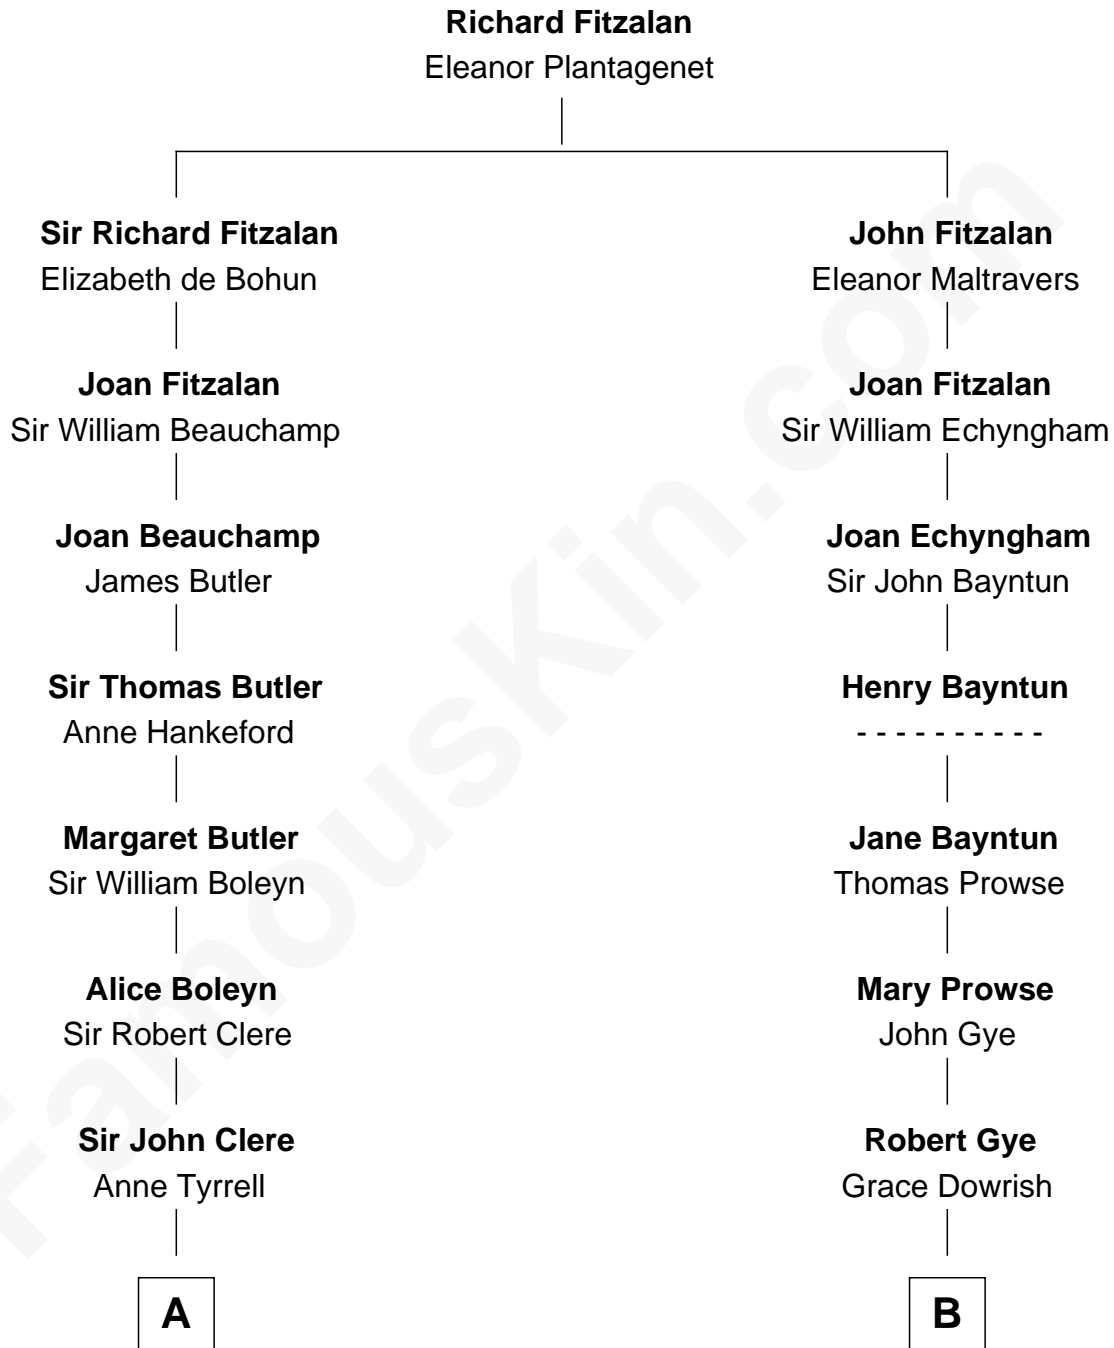

FamousKin.com

Relationship Chart of Mamie (Doud) Eisenhower

First Lady of President Dwight Eisenhower

18th cousin 2 times removed of

Barbara (Pierce) Bush

First Lady of President George H.W. Bush

C

Maria Riggs
Eli Doud

Royal Houghton Doud
Mary Cornelia Sheldon

John Sheldon Doud
Elivera Mathilda Carlson

Mamie (Doud) Eisenhower
First Lady of Dwight Eisenhower

D

Marvin Pierce
Pauline Robinson

Barbara (Pierce) Bush
First Lady of George H.W. Bush