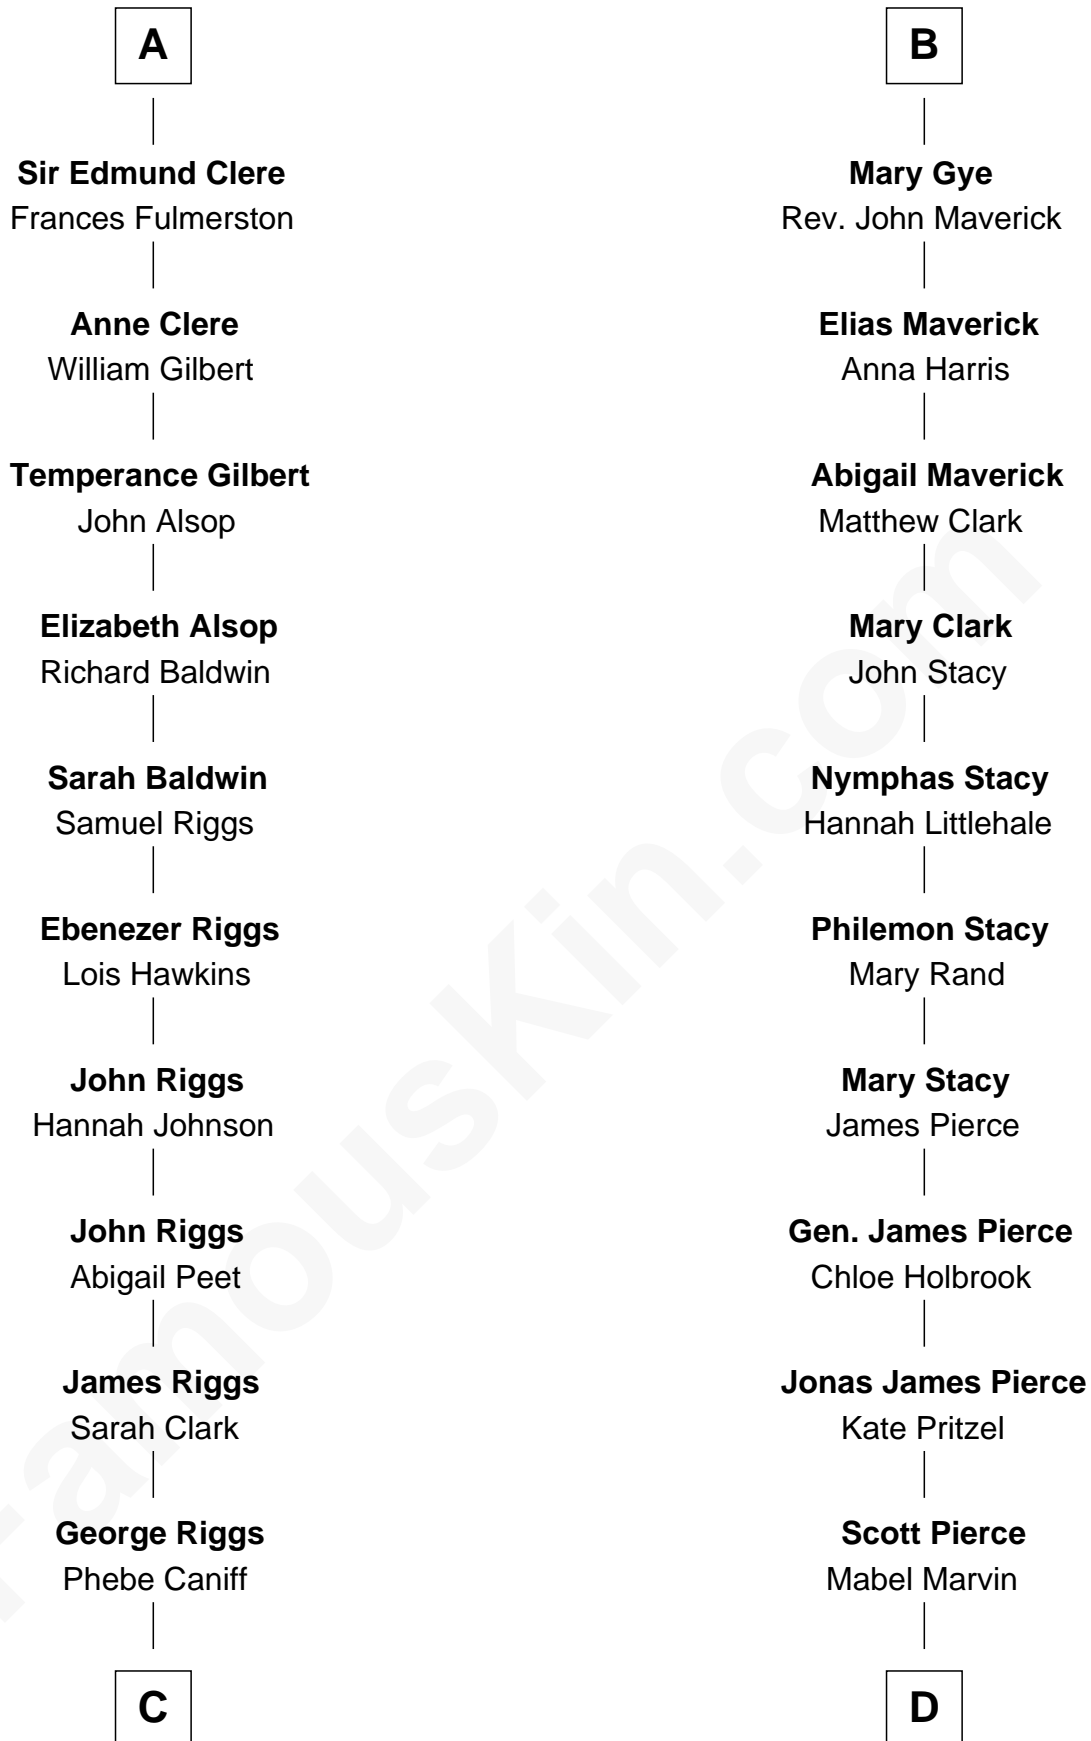

FamousKin.com

Relationship Chart of Mamie (Doud) Eisenhower

First Lady of President Dwight Eisenhower

18th cousin 2 times removed of

Barbara (Pierce) Bush

First Lady of President George H.W. Bush

C

Maria Riggs
Eli Doud

Royal Houghton Doud
Mary Cornelia Sheldon

John Sheldon Doud
Elivera Mathilda Carlson

Mamie (Doud) Eisenhower
First Lady of Dwight Eisenhower

D

Marvin Pierce
Pauline Robinson

Barbara (Pierce) Bush
First Lady of George H.W. Bush