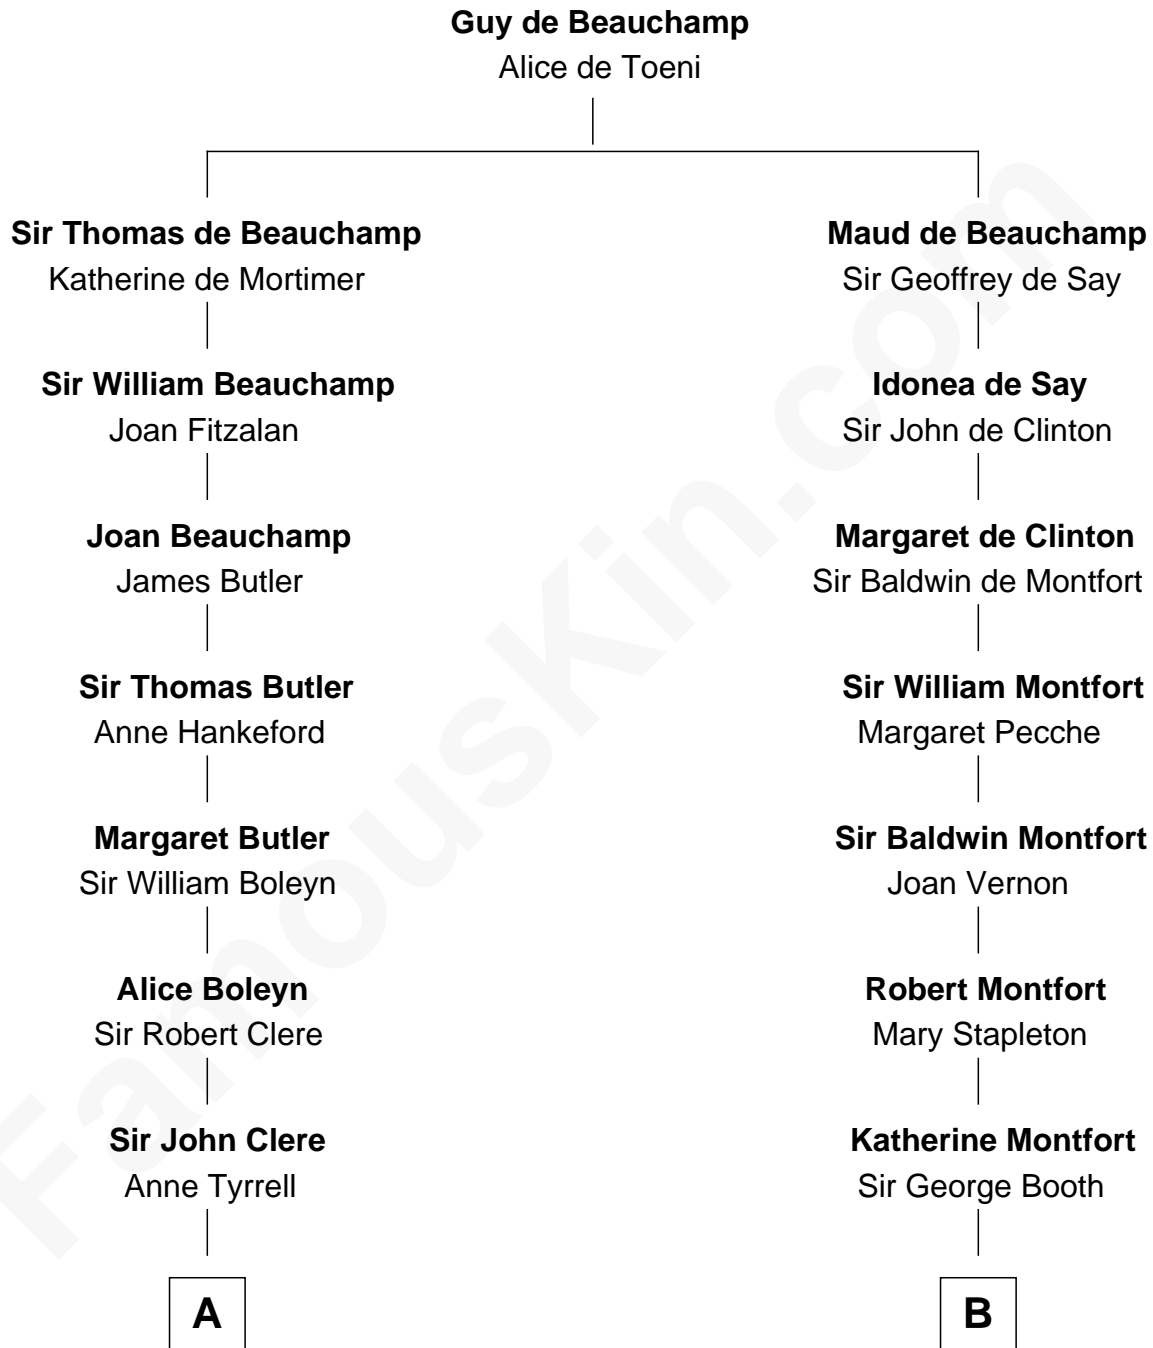

FamousKin.com
Relationship Chart of
Mamie (Doud) Eisenhower

First Lady of President Dwight Eisenhower

20th cousin 1 time removed of

Barbara (Pierce) Bush

First Lady of President George H.W. Bush

C

Maria Riggs
Eli Doud

Royal Houghton Doud
Mary Cornelia Sheldon

John Sheldon Doud
Elivera Mathilda Carlson

Mamie (Doud) Eisenhower
First Lady of Dwight Eisenhower

D

Samuel Ross Marvin
Julia Ann Place

Jerome Place Marvin
Martha Ann Stokes