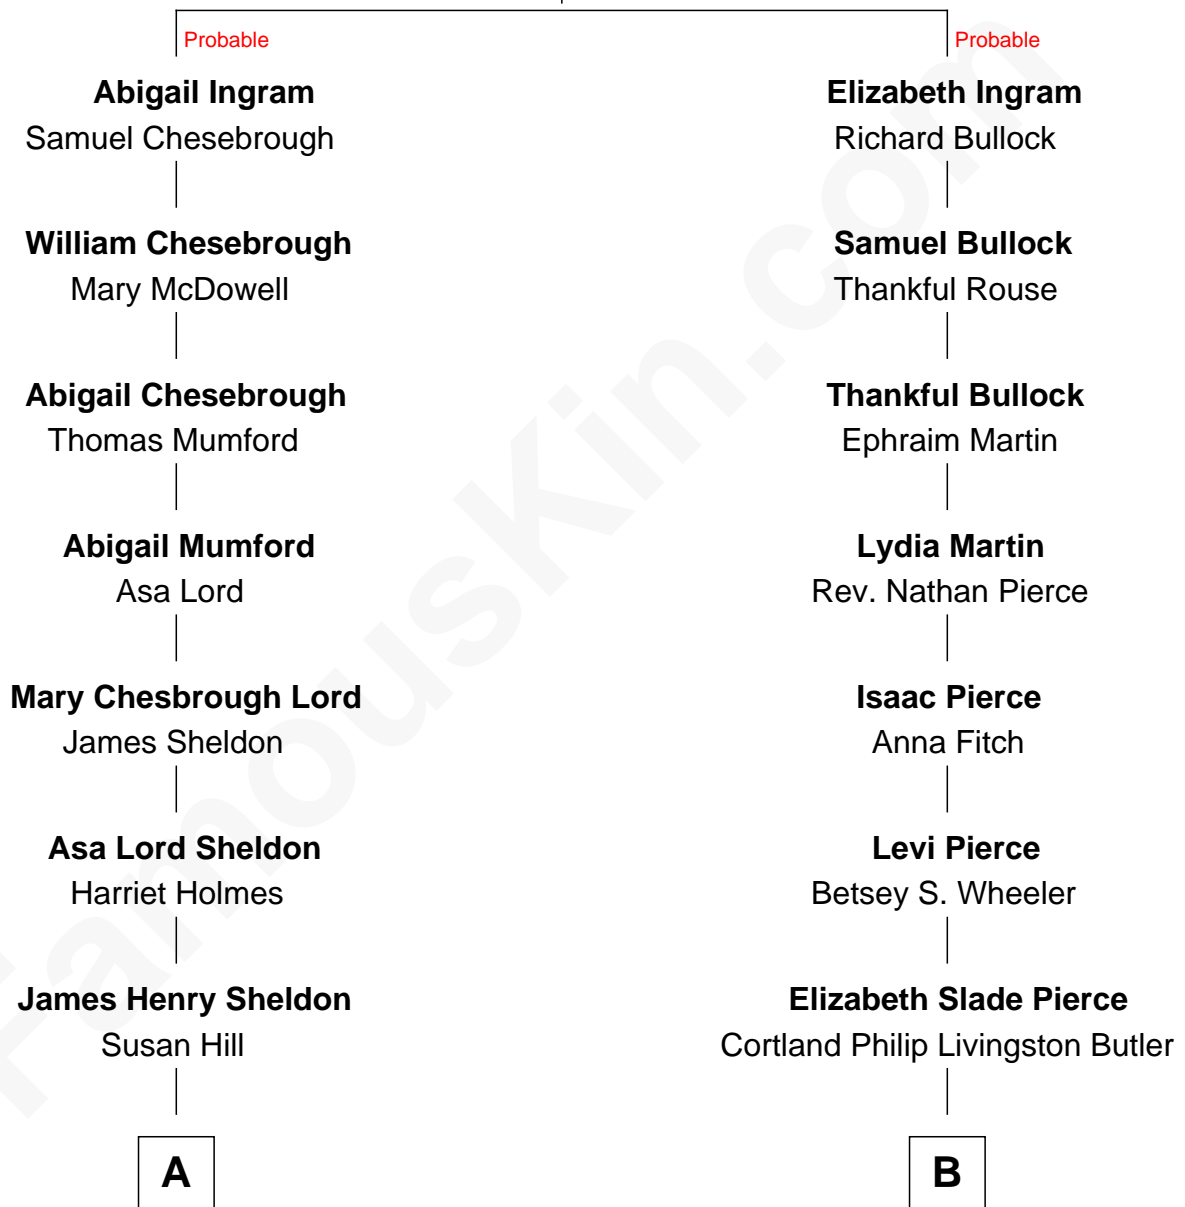

FamousKin.com

Relationship Chart of Mamie (Doud) Eisenhower

First Lady of President Dwight Eisenhower

9th cousin 2 times removed of

George W. Bush
43rd U.S. President

Richard Ingram

A

Mary Cornelia Sheldon

Royal Houghton Doud

John Sheldon Doud

Elivera Mathilda Carlson

Mamie (Doud) Eisenhower

First Lady of Dwight Eisenhower

B

Mary Elizabeth Butler

Robert Emmet Sheldon

Flora Sheldon

Samuel Prescott Bush

Prescott Sheldon Bush

Dorothy Wear Walker

George Herbert Walker Bush

Barbara Pierce

George W. Bush

43rd U.S. President