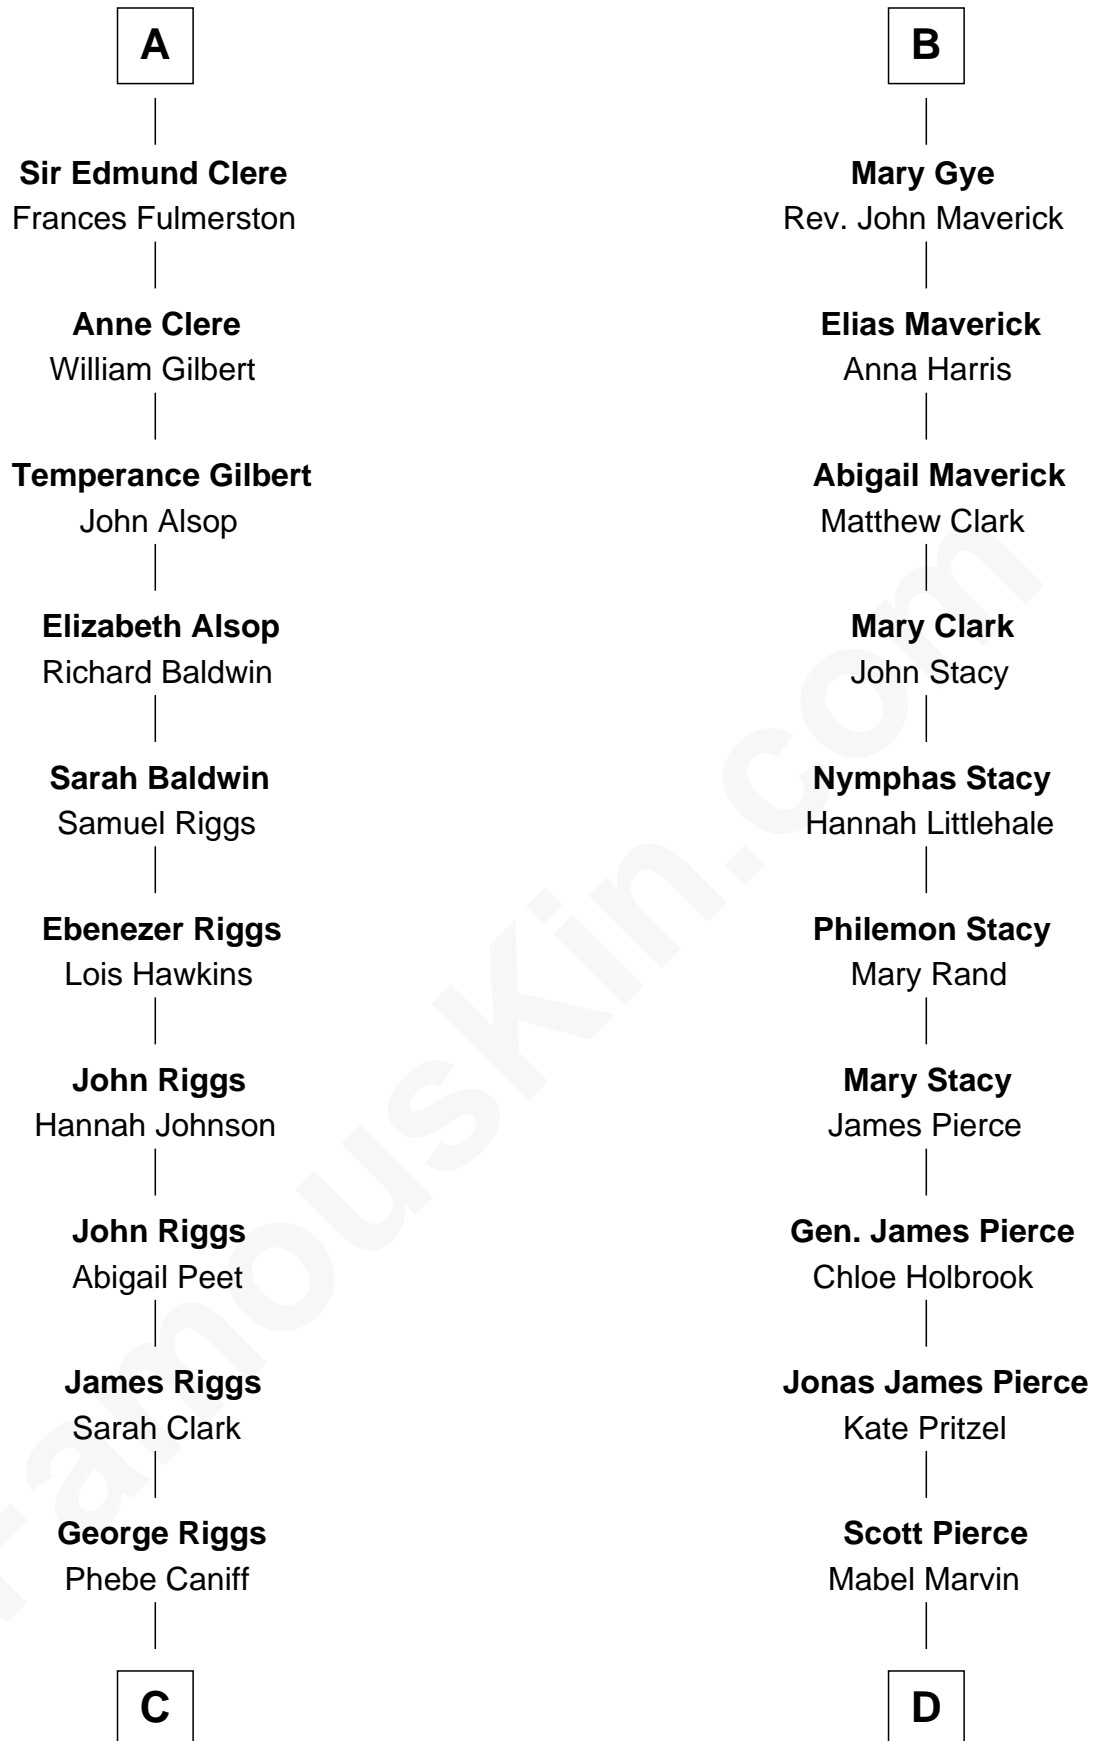

FamousKin.com

Relationship Chart of Mamie (Doud) Eisenhower

First Lady of President Dwight Eisenhower

19th cousin 1 time removed of

George W. Bush
43rd U.S. President

Richard Fitzalan
Eleanor Plantagenet

C

Maria Riggs
Eli Doud

Royal Houghton Doud
Mary Cornelia Sheldon

John Sheldon Doud
Elivera Mathilda Carlson

Mamie (Doud) Eisenhower
First Lady of Dwight Eisenhower

D

Marvin Pierce
Pauline Robinson

Barbara Pierce
George Herbert Walker Bush