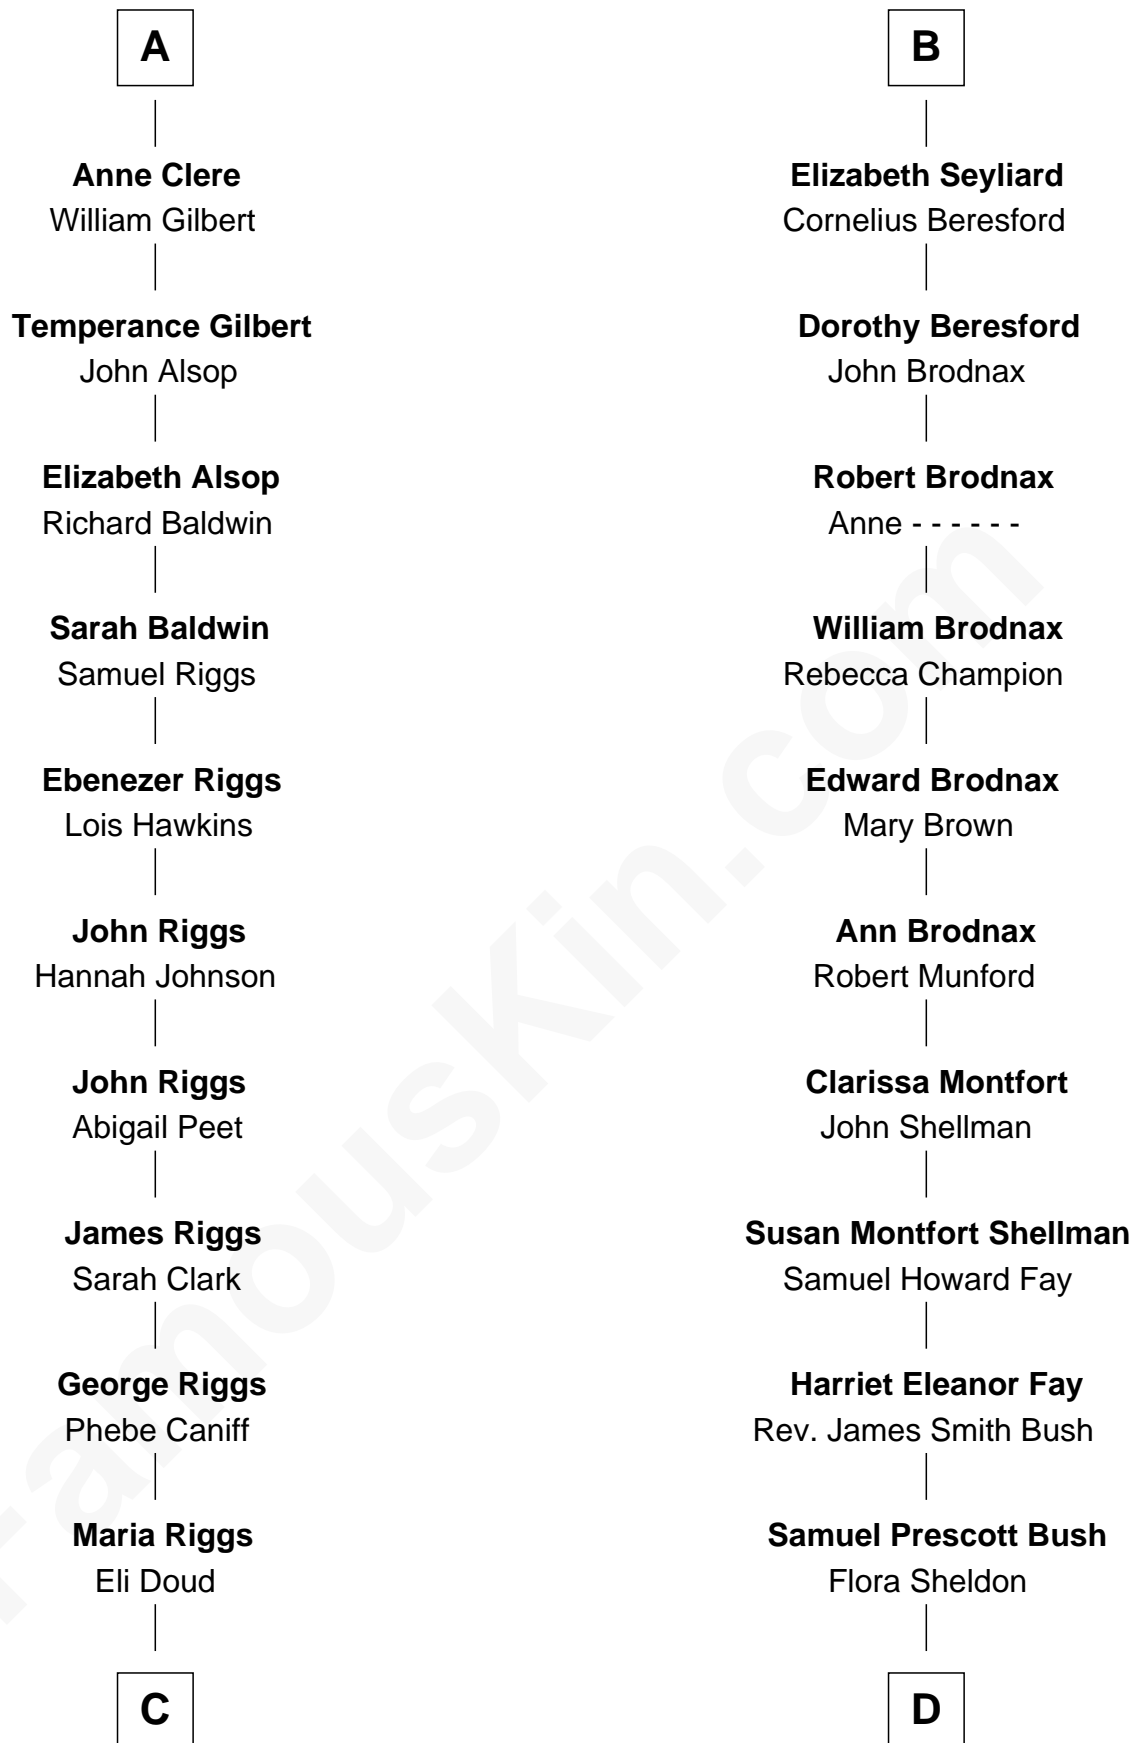

## Relationship Chart of Mamie (Doud) Eisenhower

*First Lady of President Dwight Eisenhower*

19th cousin of

**George W. Bush**  
*43rd U.S. President*

**Sir Michael de la Pole**  
Katherine Wingfield

**Michael de la Pole**  
Katherine de Stafford

**Anne de la Pole**  
Robert Thorley

**Isabel de la Pole**  
Thomas Morley

**Margaret Thorley**  
Sir Reynold West

**Elizabeth Morley**  
Sir John Arundell

**Sir Richard West**  
Katherine Hungerford

**Anne Arundell**  
Sir James Tyrrell

**Sir Thomas West**  
Eleanor Copley

**Sir Thomas Tyrrell**  
Margaret Willoughby

**Barbara West**  
Sir John Guilford

**Anne Tyrrell**  
Sir John Clere

**Elizabeth Guilford**  
Sir William Cromer

**Sir Edmund Clere**  
Frances Fulmerston

**Dorothy Cromer**  
William Seyliard

**A**

**B**

**C**

**Royal Houghton Doud**  
Mary Cornelia Sheldon

**John Sheldon Doud**  
Elivera Mathilda Carlson

**Mamie (Doud) Eisenhower**  
*First Lady of Dwight Eisenhower*