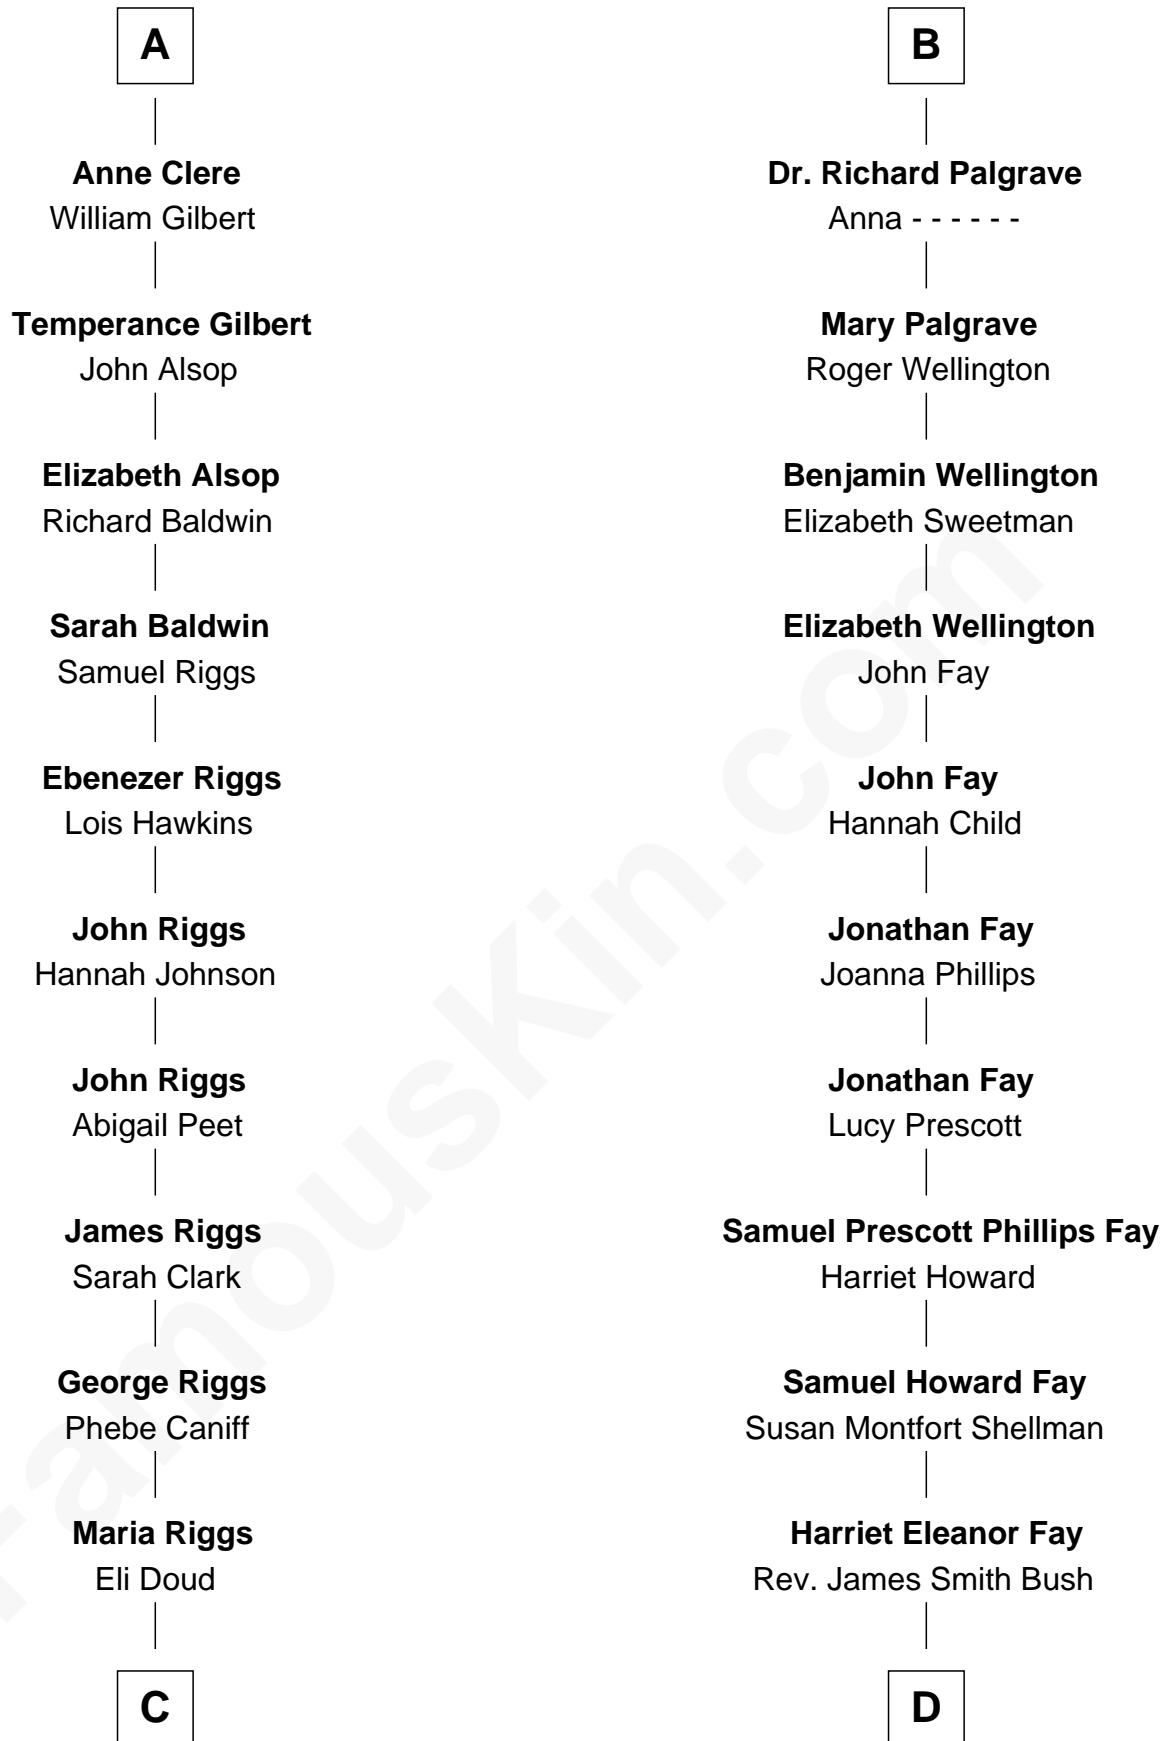

FamousKin.com

Relationship Chart of Mamie (Doud) Eisenhower

First Lady of President Dwight Eisenhower

19th cousin 1 time removed of

George W. Bush
43rd U.S. President

Sir Richard Fitzalan
Elizabeth de Bohun

Joan Fitzalan
Sir William Beauchamp

Elizabeth Fitzalan
Sir Robert Goushill

Joan Beauchamp
James Butler

Elizabeth Goushill
Sir Robert Wingfield

Sir Thomas Butler
Anne Hankeford

Elizabeth Wingfield
Sir William Brandon

Margaret Butler
Sir William Boleyn

Eleanor Brandon
John Glemham

Alice Boleyn
Sir Robert Clere

Anne Glemham
Henry Palgrave

Sir John Clere
Anne Tyrrell

Thomas Palgrave
Alice Gunton

Sir Edmund Clere
Frances Fulmerston

Rev. Edward Palgrave

A

B

C

Royal Houghton Doud
Mary Cornelia Sheldon

John Sheldon Doud
Elivera Mathilda Carlson

Mamie (Doud) Eisenhower
First Lady of Dwight Eisenhower

D