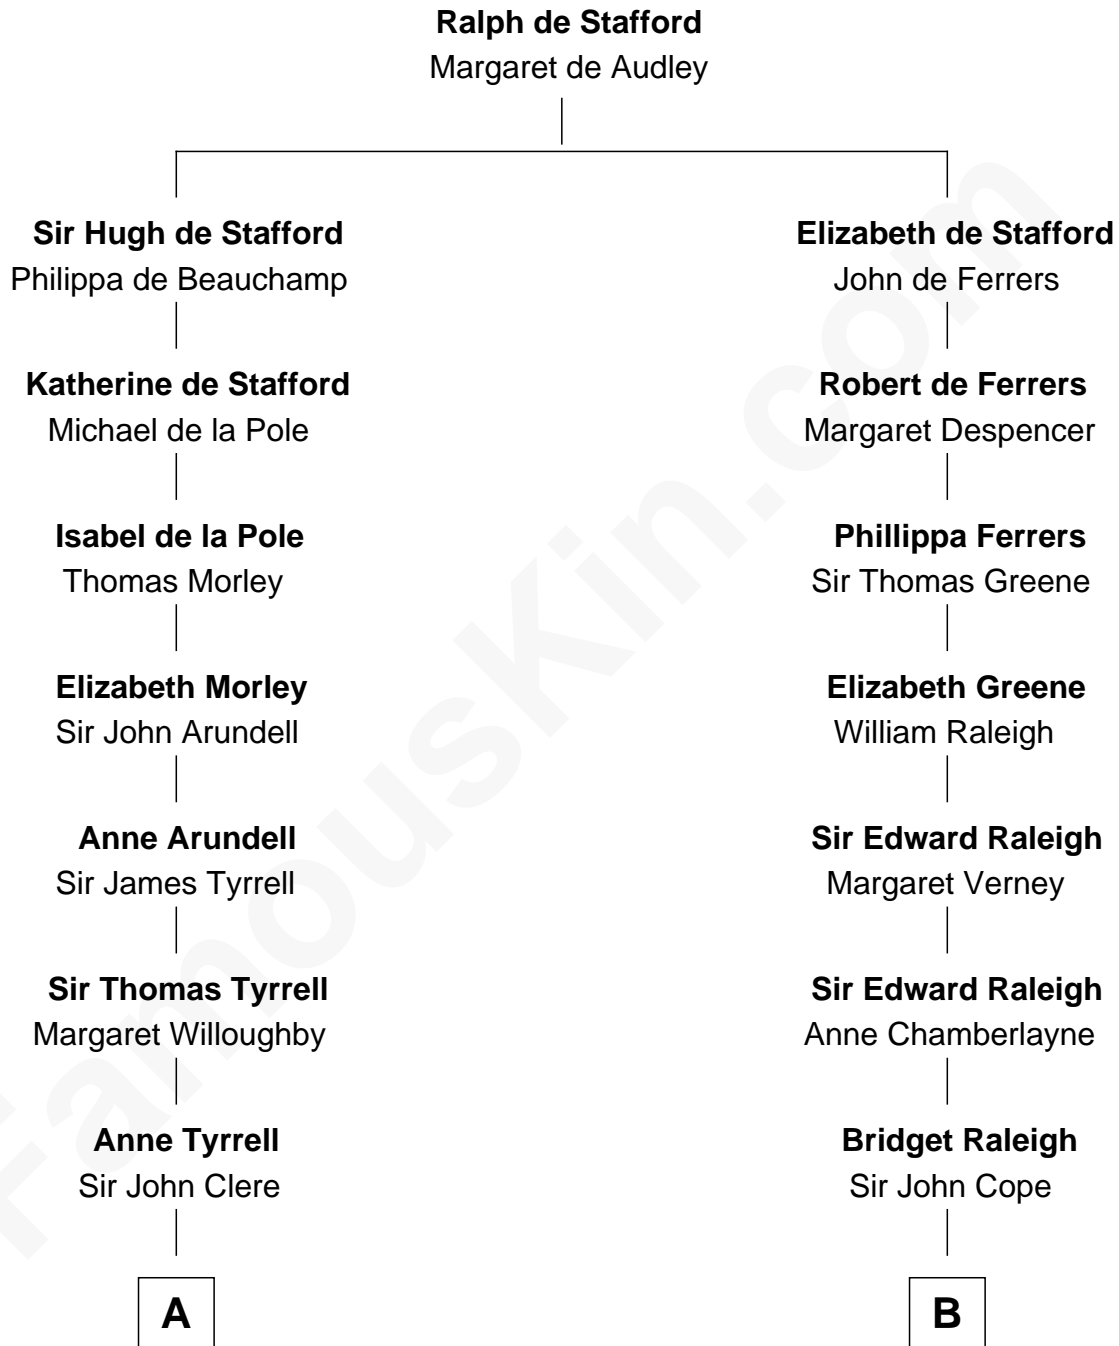

FamousKin.com

Relationship Chart of Mamie (Doud) Eisenhower

First Lady of President Dwight Eisenhower

16th cousin 4 times removed of

Lucretia (Rudolph) Garfield

First Lady of President James Garfield

C

—
Maria Riggs

Eli Doud

—
Royal Houghton Doud

Mary Cornelia Sheldon

—
John Sheldon Doud

Elivera Mathilda Carlson

—
Mamie (Doud) Eisenhower

First Lady of Dwight Eisenhower

FamousKin.com