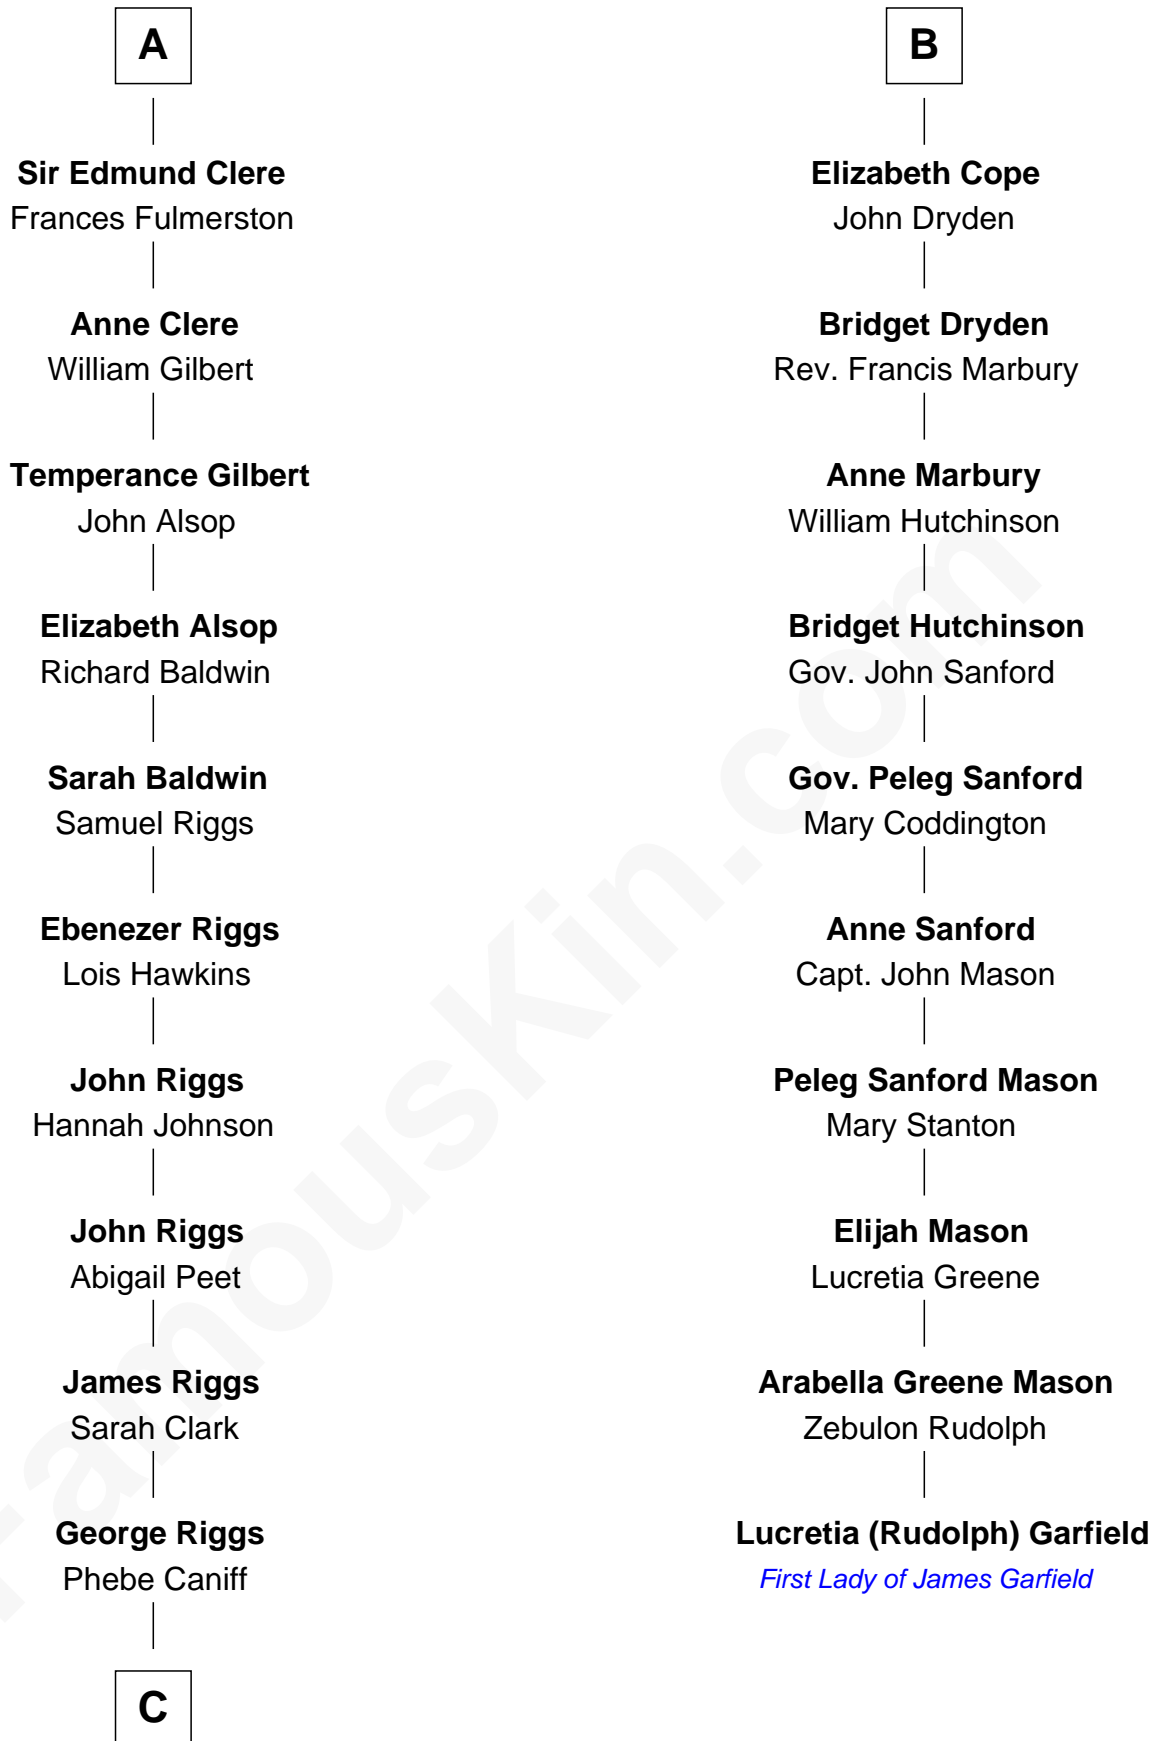

FamousKin.com

Relationship Chart of Mamie (Doud) Eisenhower

First Lady of President Dwight Eisenhower

16th cousin 4 times removed of

Lucretia (Rudolph) Garfield

First Lady of President James Garfield

C

—
Maria Riggs

Eli Doud

—
Royal Houghton Doud

Mary Cornelia Sheldon

—
John Sheldon Doud

Elivera Mathilda Carlson

—
Mamie (Doud) Eisenhower

First Lady of Dwight Eisenhower

FamousKin.com