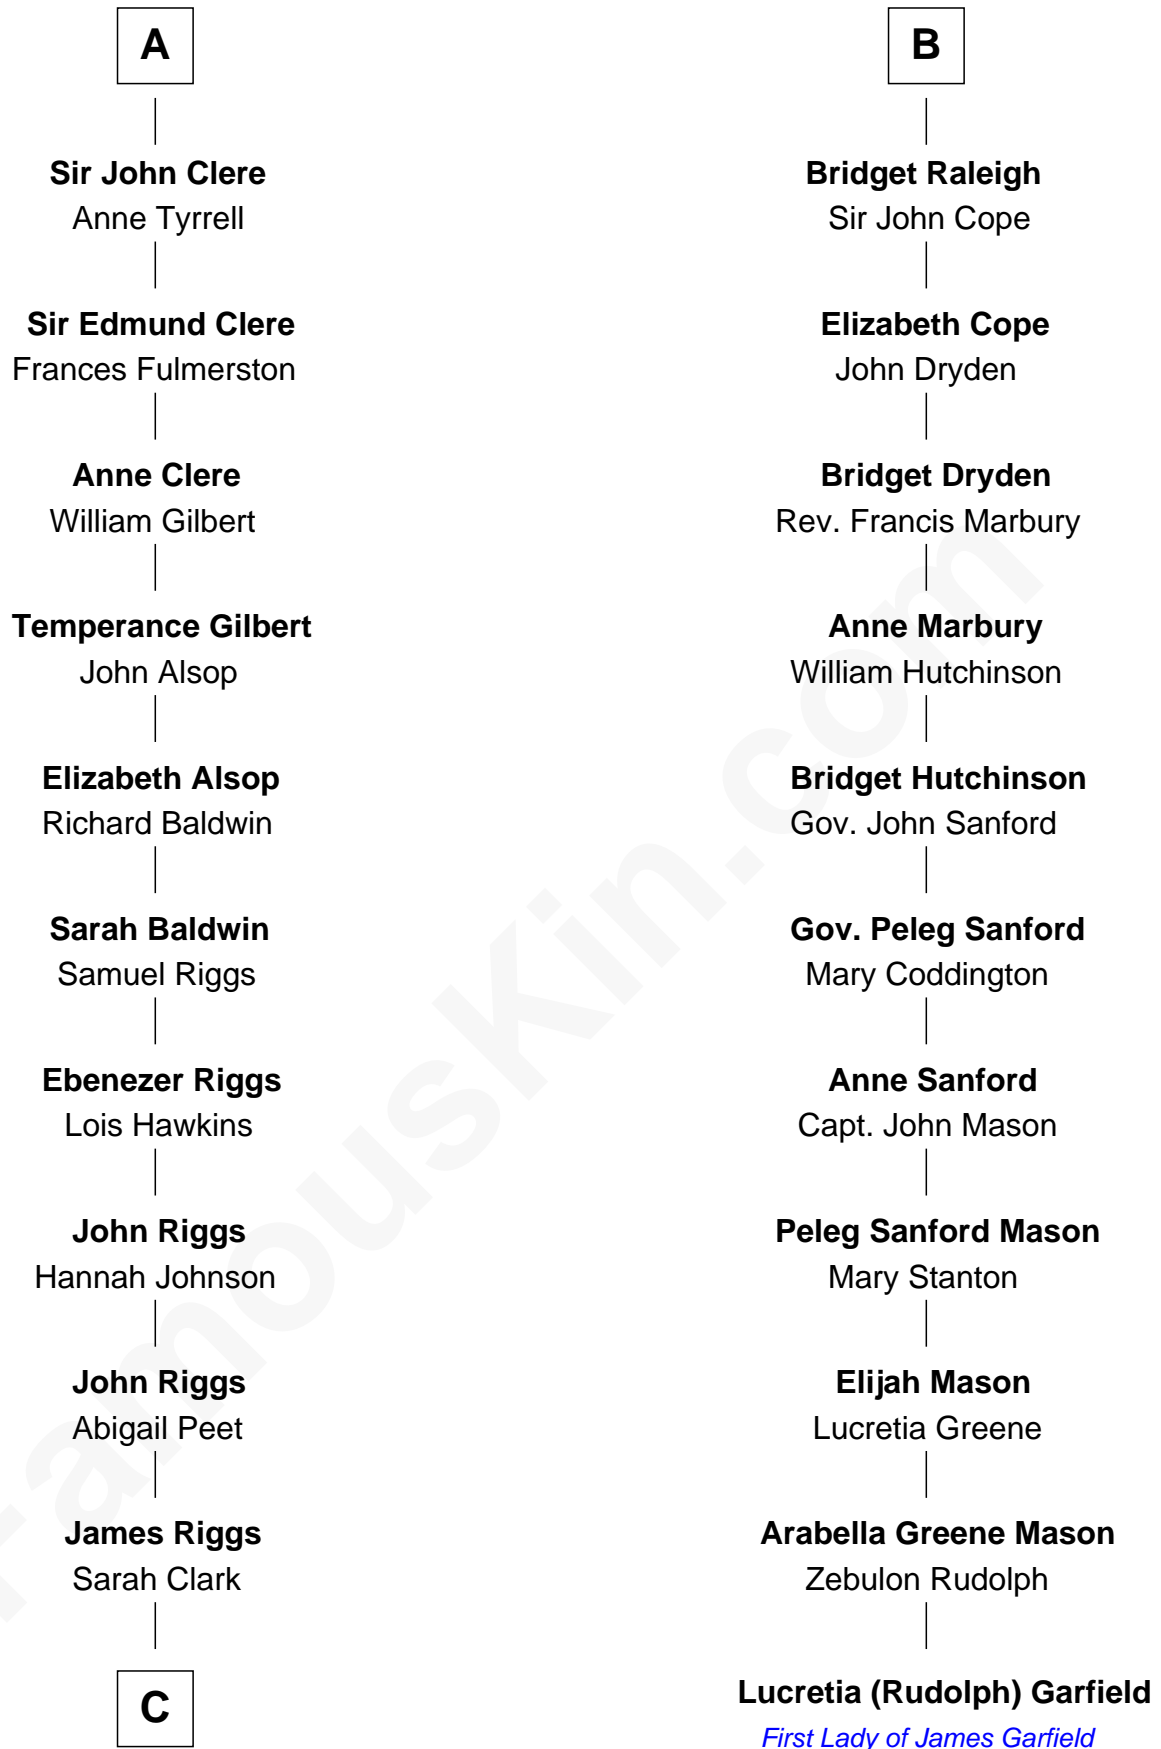

## Relationship Chart of Mamie (Doud) Eisenhower

*First Lady of President Dwight Eisenhower*

17th cousin 4 times removed of

## Lucretia (Rudolph) Garfield

*First Lady of President James Garfield*

**C**

George Riggs

Phebe Caniff

Maria Riggs

Eli Doud

Royal Houghton Doud

Mary Cornelia Sheldon

John Sheldon Doud

Elivera Mathilda Carlson

**Mamie (Doud) Eisenhower**

*First Lady of Dwight Eisenhower*