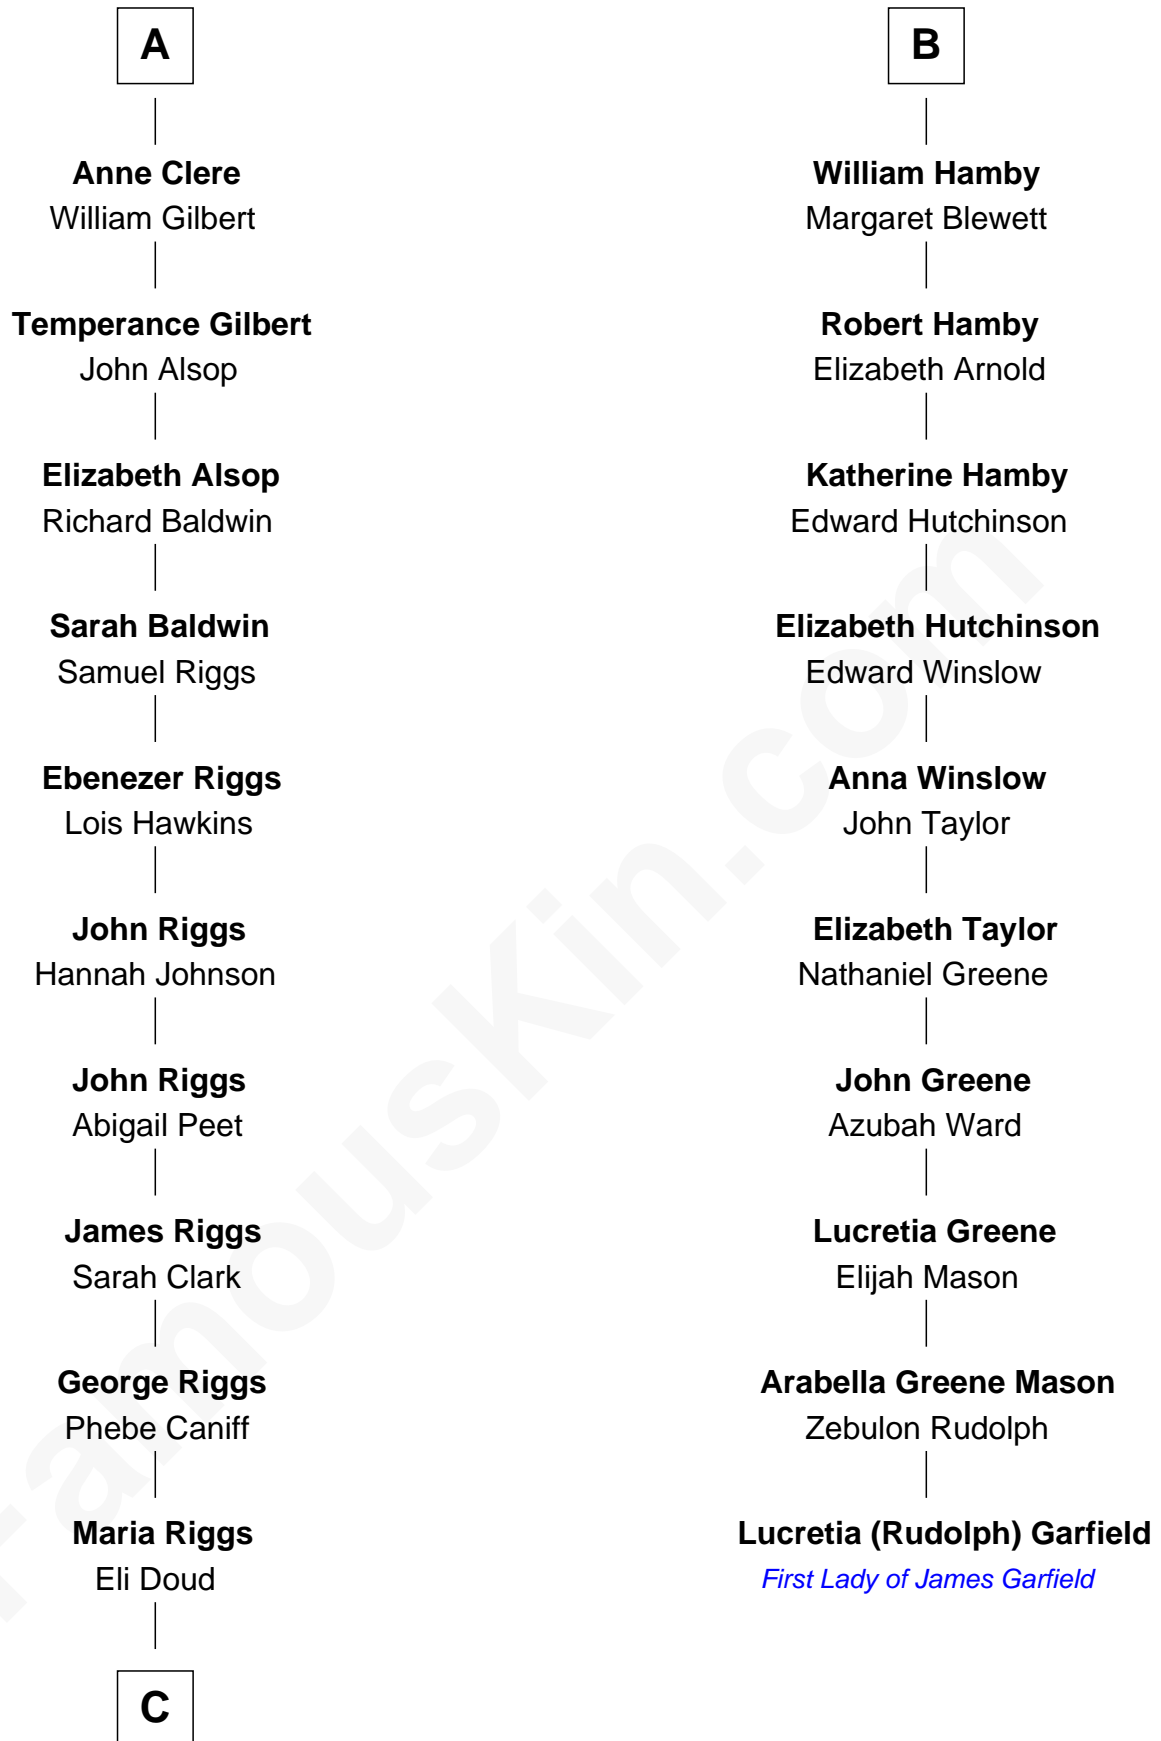

## Relationship Chart of Mamie (Doud) Eisenhower

*First Lady of President Dwight Eisenhower*

16th cousin 3 times removed of

**Sir Edmund Clere**

Frances Fulmerston

**A**

**Margery de Welles**

Stephen le Scrope

**Maude le Scrope**

Sir Baldwin Freville

**Margaret Freville**

Sir Hugh Willoughby

**Margery Willoughby**

Sir Godfrey Hilton

**Elizabeth Hilton**

Richard Thimbleby

**Anne Thimbleby**

John Booth

**Eleanor Booth**

Edward Hamby

**B**

**C**

—  
**Royal Houghton Doud**

Mary Cornelia Sheldon

—  
**John Sheldon Doud**

Elivera Mathilda Carlson

—  
**Mamie (Doud) Eisenhower**