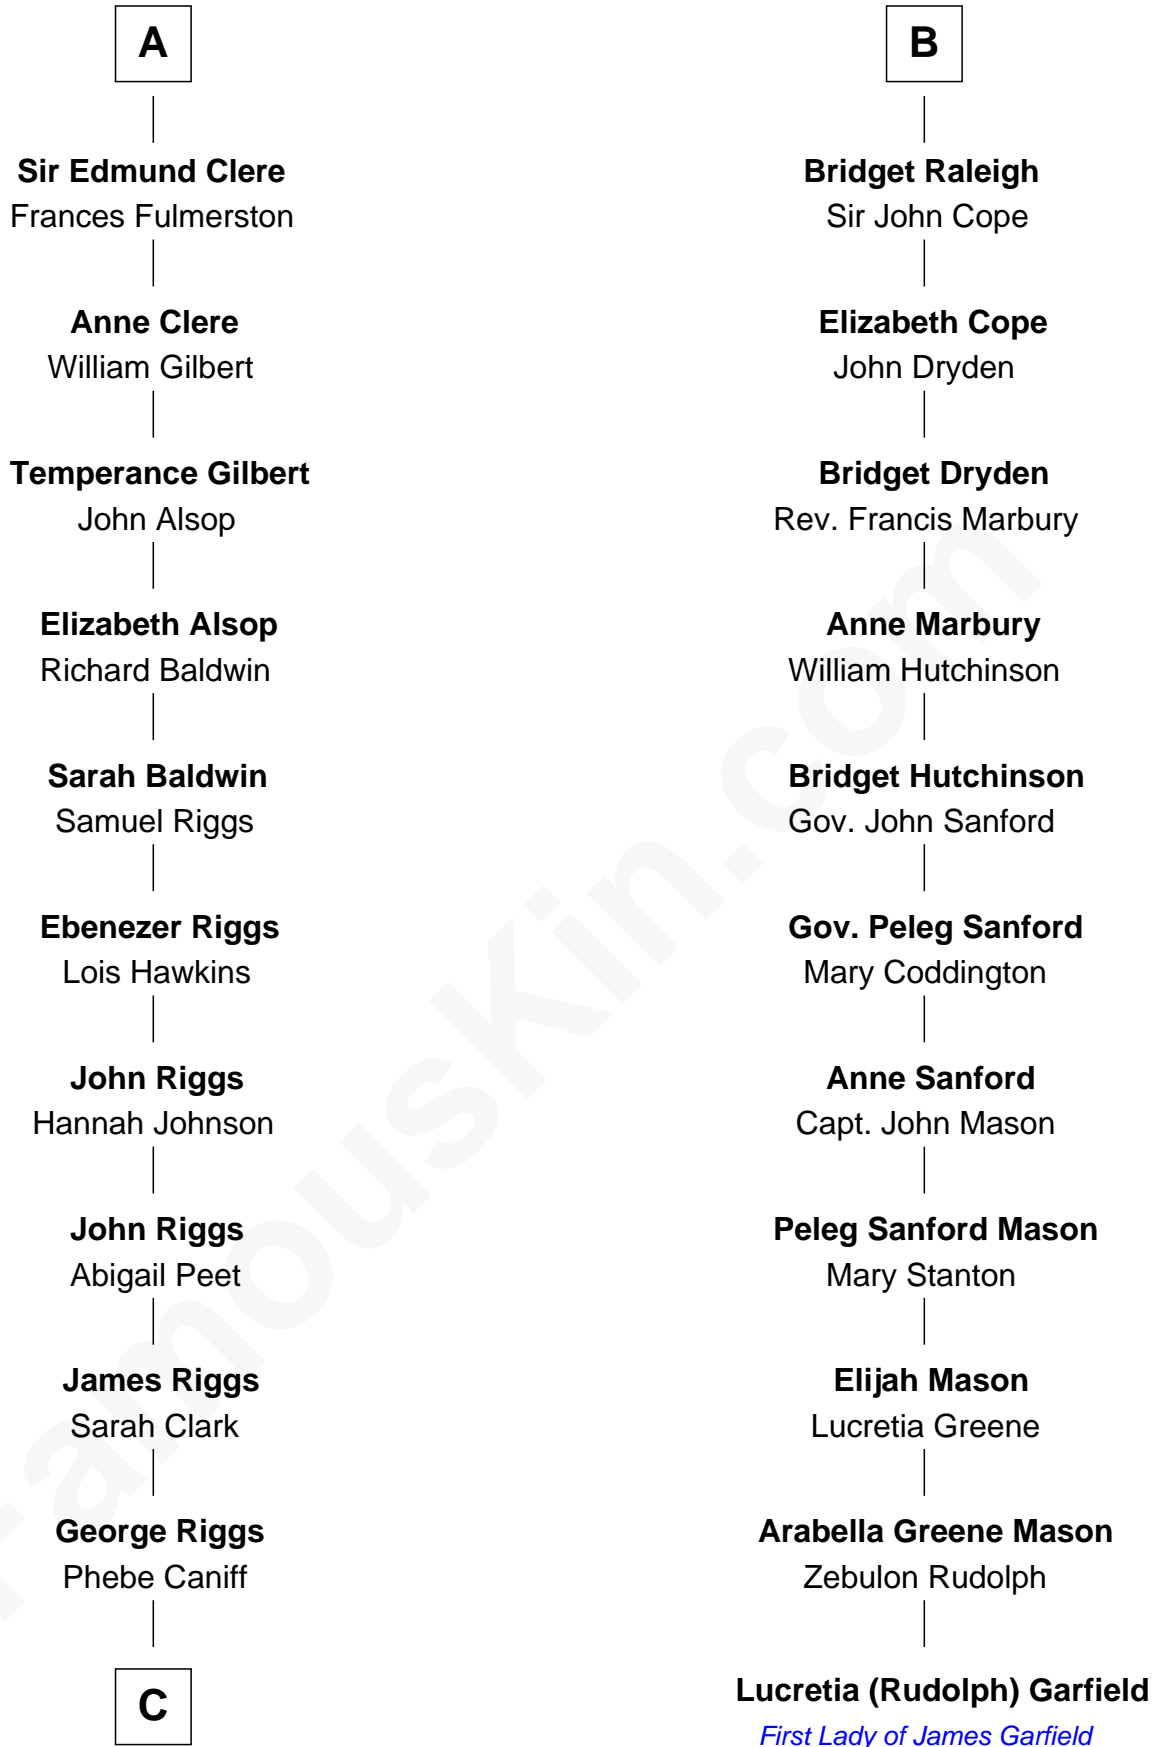

FamousKin.com

Relationship Chart of Mamie (Doud) Eisenhower

First Lady of President Dwight Eisenhower

17th cousin 3 times removed of

Lucretia (Rudolph) Garfield

First Lady of President James Garfield

C

—
Maria Riggs

Eli Doud

—
Royal Houghton Doud

Mary Cornelia Sheldon

—
John Sheldon Doud

Elivera Mathilda Carlson

—
Mamie (Doud) Eisenhower

First Lady of Dwight Eisenhower

FamousKin.com