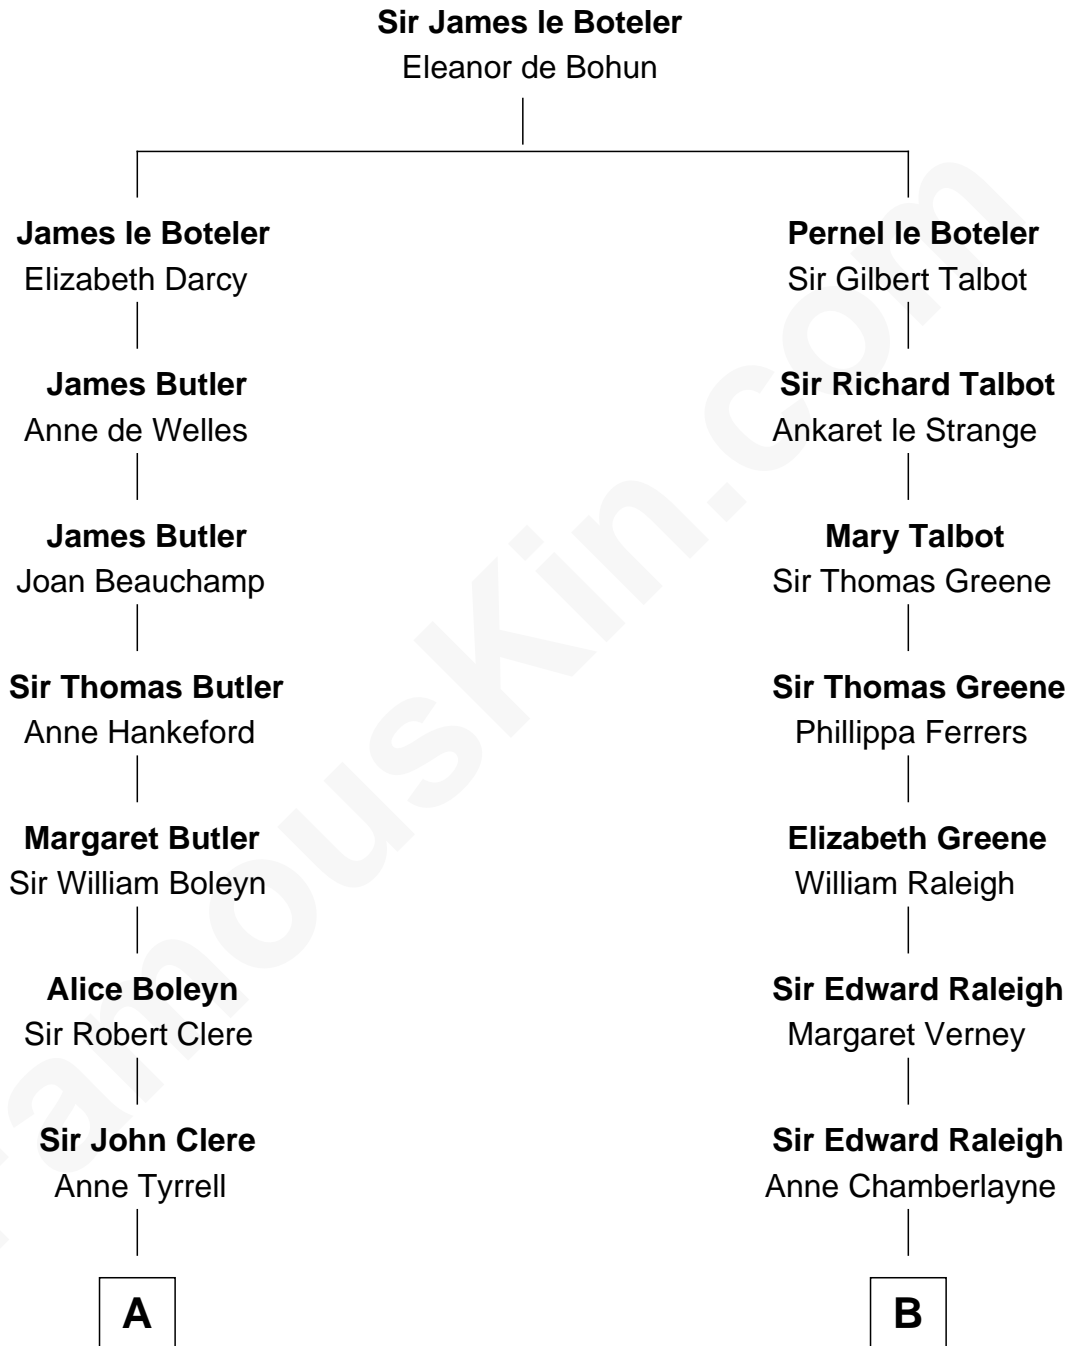

FamousKin.com

Relationship Chart of Mamie (Doud) Eisenhower

First Lady of President Dwight Eisenhower

17th cousin 3 times removed of

Lucretia (Rudolph) Garfield

First Lady of President James Garfield

C

—
Maria Riggs

Eli Doud

—
Royal Houghton Doud

Mary Cornelia Sheldon

—
John Sheldon Doud

Elivera Mathilda Carlson

—
Mamie (Doud) Eisenhower

First Lady of Dwight Eisenhower

FamousKin.com