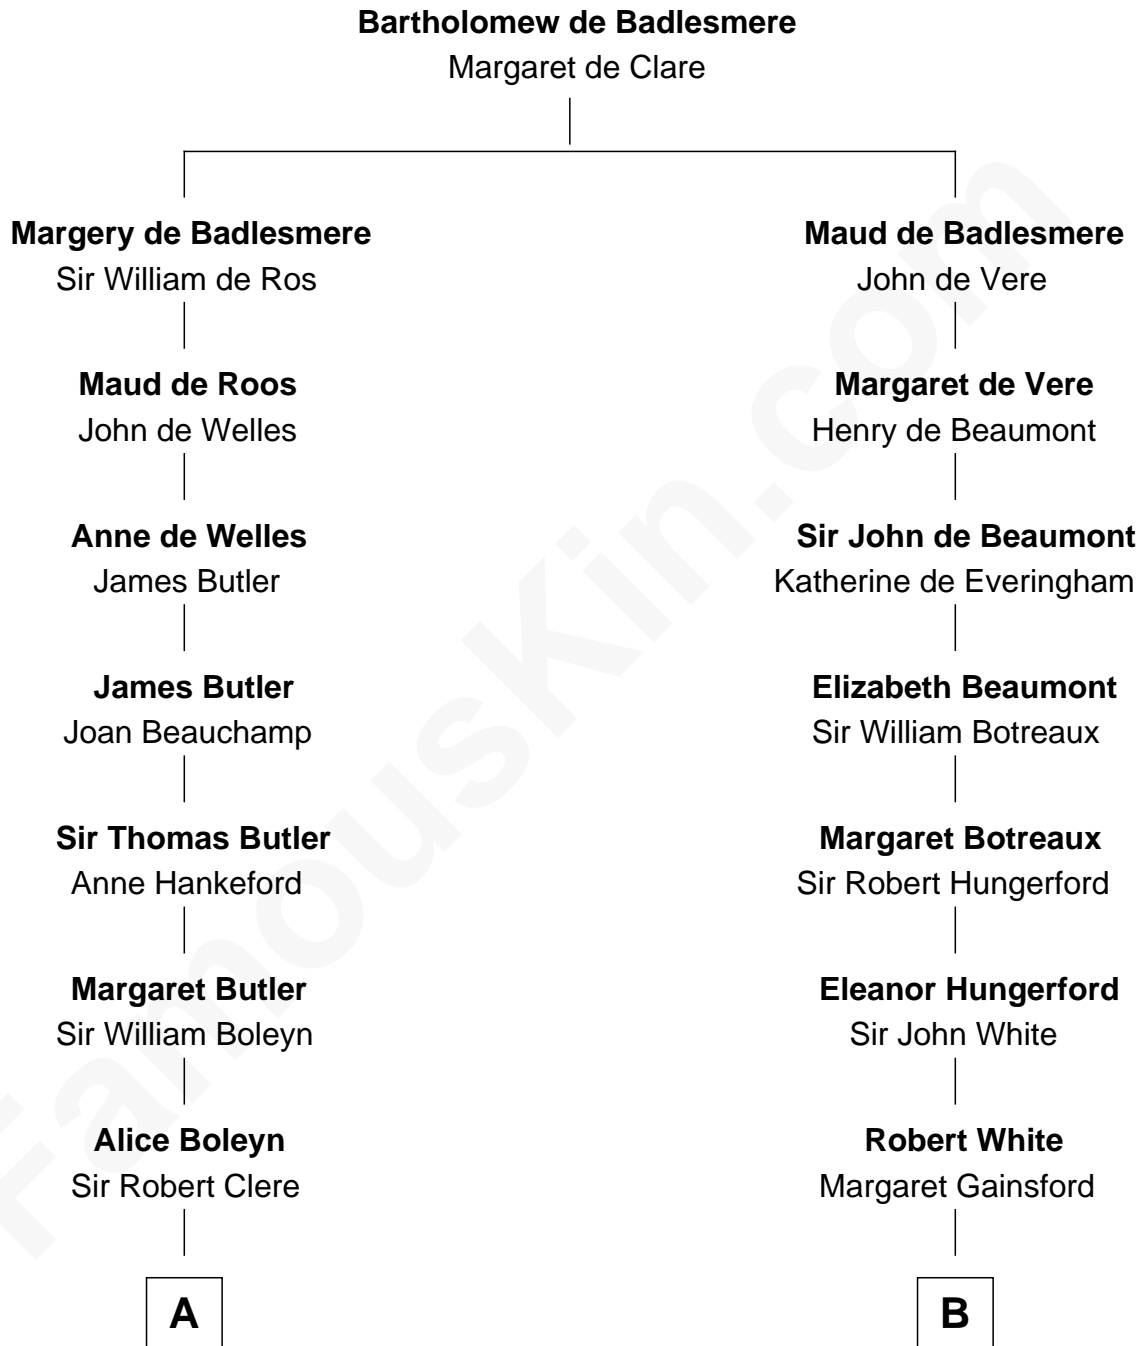

FamousKin.com

Relationship Chart of Mamie (Doud) Eisenhower

First Lady of President Dwight Eisenhower

20th cousin 1 time removed of

Louis L'Amour
Western Author

C

George Riggs
Phebe Caniff

Maria Riggs
Eli Doud

Royal Houghton Doud
Mary Cornelia Sheldon

John Sheldon Doud
Elivera Mathilda Carlson

Mamie (Doud) Eisenhower
First Lady of Dwight Eisenhower

D

William S. Dearborn
Frederica Garic

Abraham Truman Dearborn
Elizabeth Frances Freeman

Emily Lavis Dearborn
Dr. Louis Charles LaMoore

Louis L'Amour
Western Author