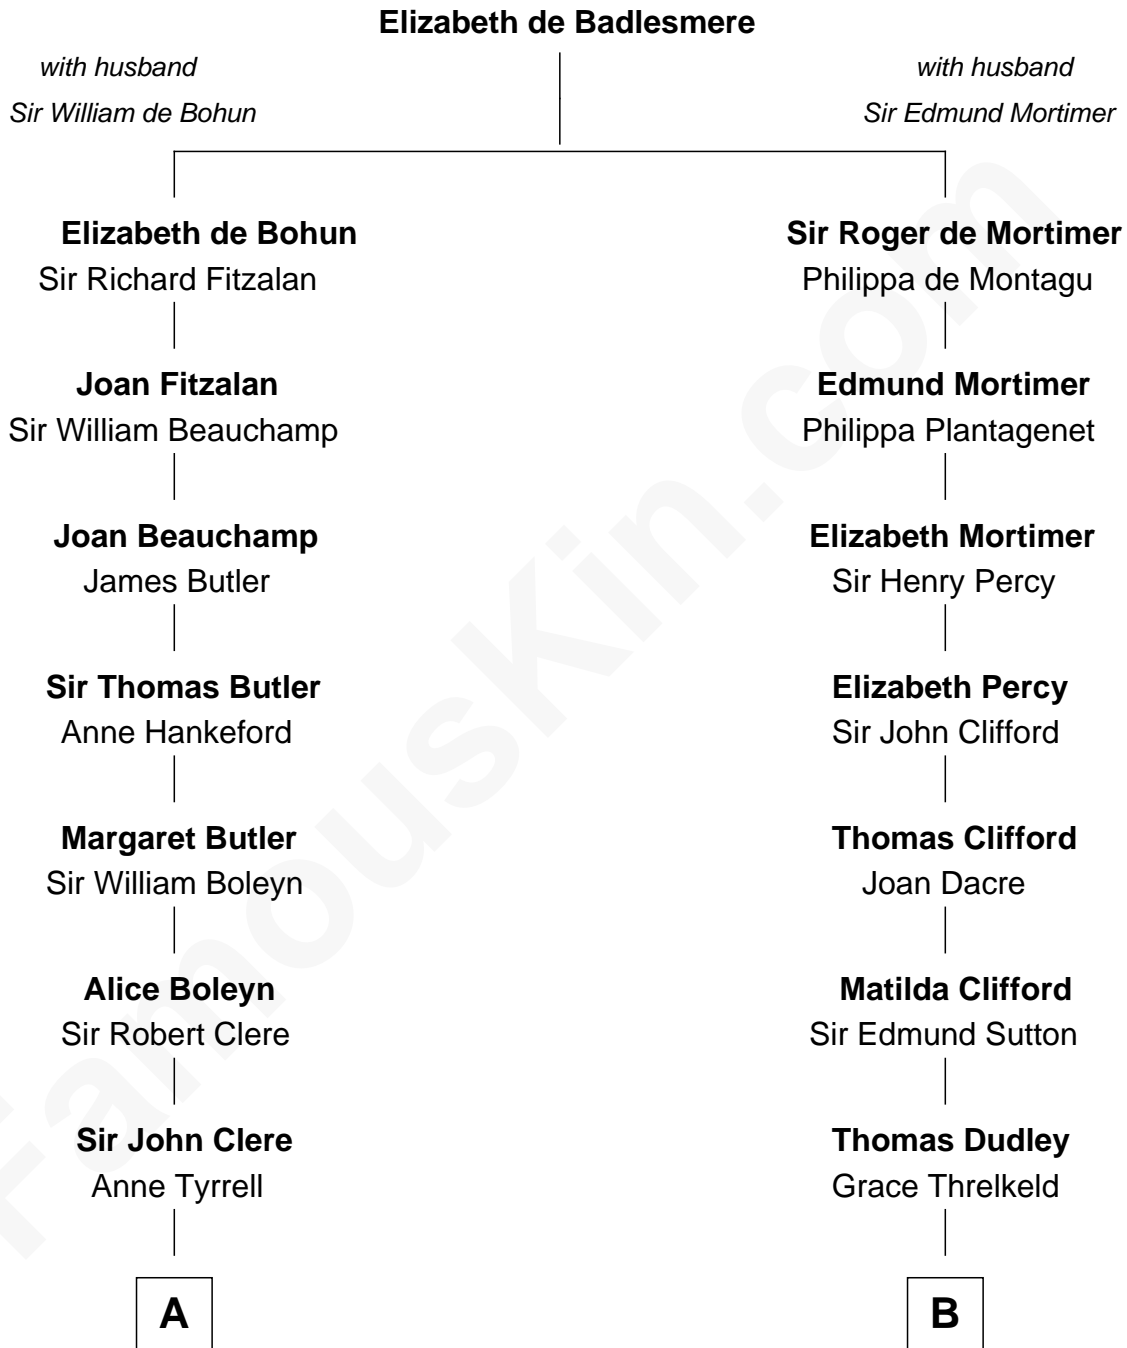

# FamousKin.com

## Relationship Chart of Mamie (Doud) Eisenhower

*First Lady of President Dwight Eisenhower*

15th cousin 5 times removed of

**George Mason**

*Father of the U.S. Bill of Rights*

**C**

—  
**Maria Riggs**

Eli Doud

—  
**Royal Houghton Doud**

Mary Cornelia Sheldon

—  
**John Sheldon Doud**

Elivera Mathilda Carlson

—  
**Mamie (Doud) Eisenhower**

*First Lady of Dwight Eisenhower*

FamousKin.com