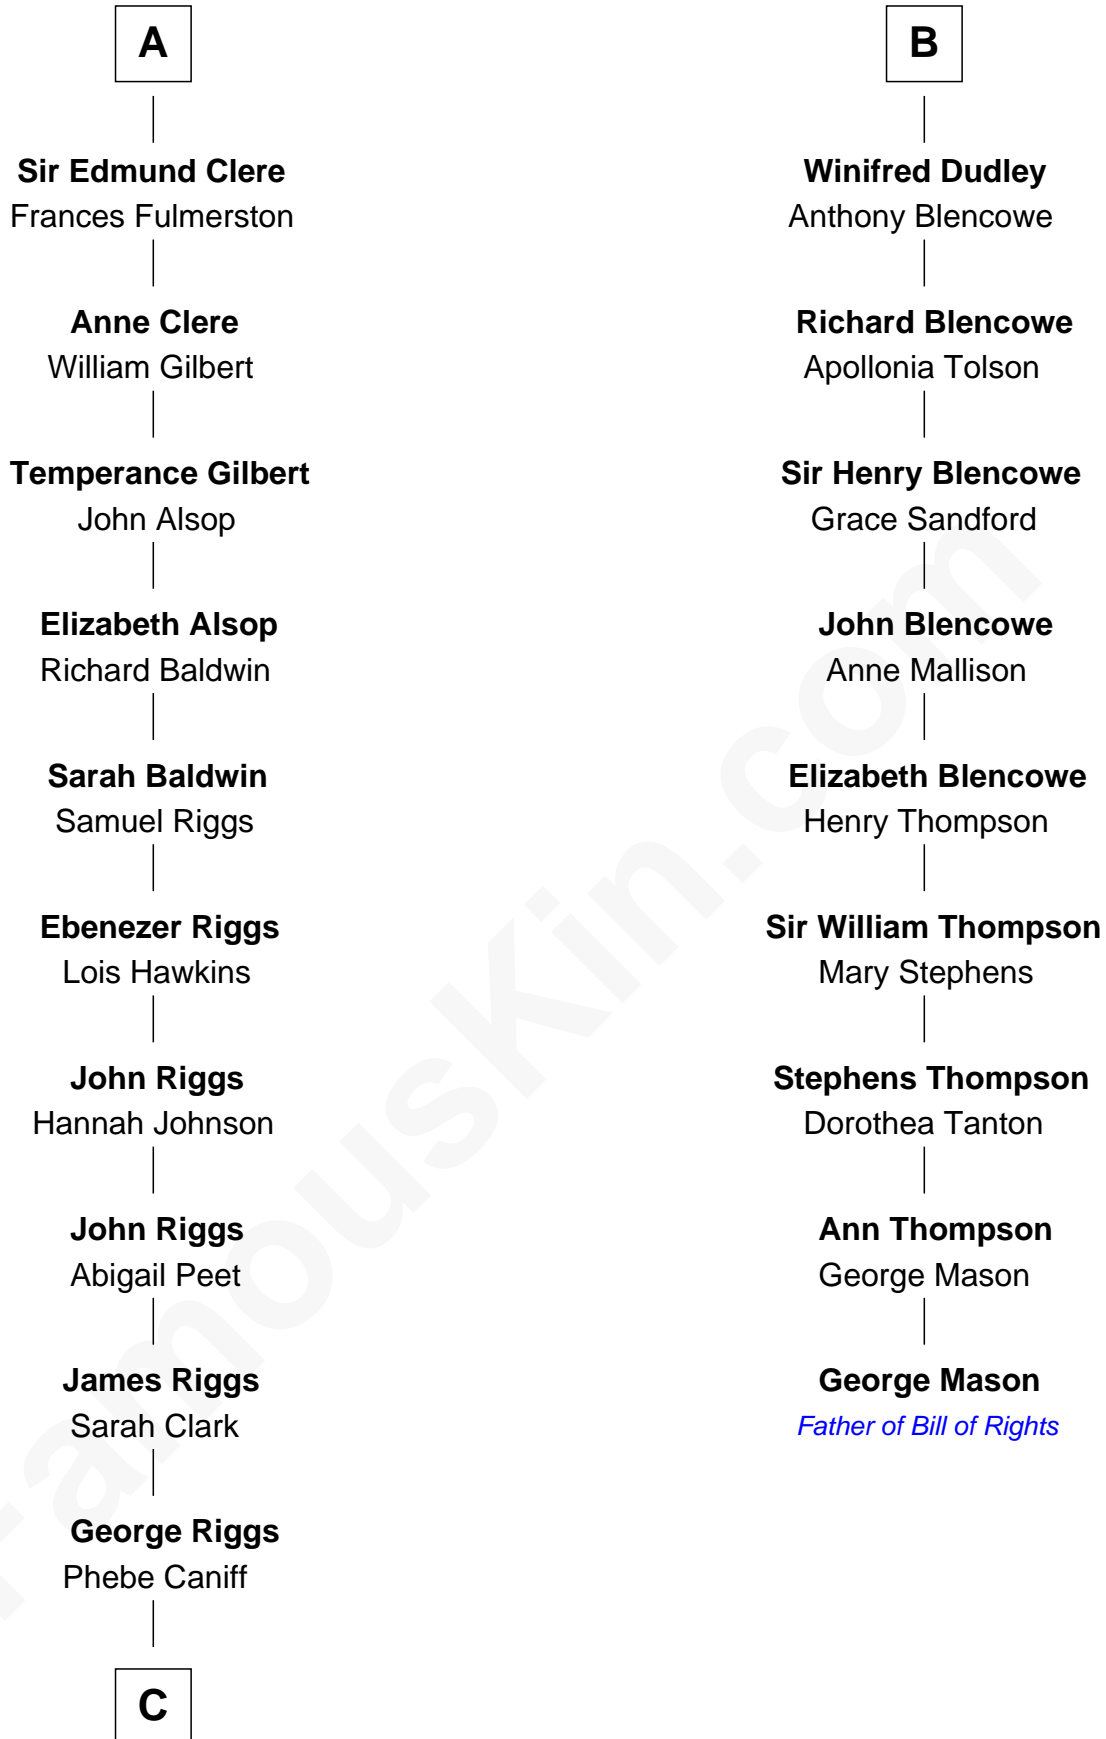

## Relationship Chart of Mamie (Doud) Eisenhower

*First Lady of President Dwight Eisenhower*

15th cousin 5 times removed of

**George Mason**

*Father of the U.S. Bill of Rights*

**C**

—  
**Maria Riggs**

Eli Doud

—  
**Royal Houghton Doud**

Mary Cornelia Sheldon

—  
**John Sheldon Doud**

Elivera Mathilda Carlson

—  
**Mamie (Doud) Eisenhower**

*First Lady of Dwight Eisenhower*

FamousKin.com