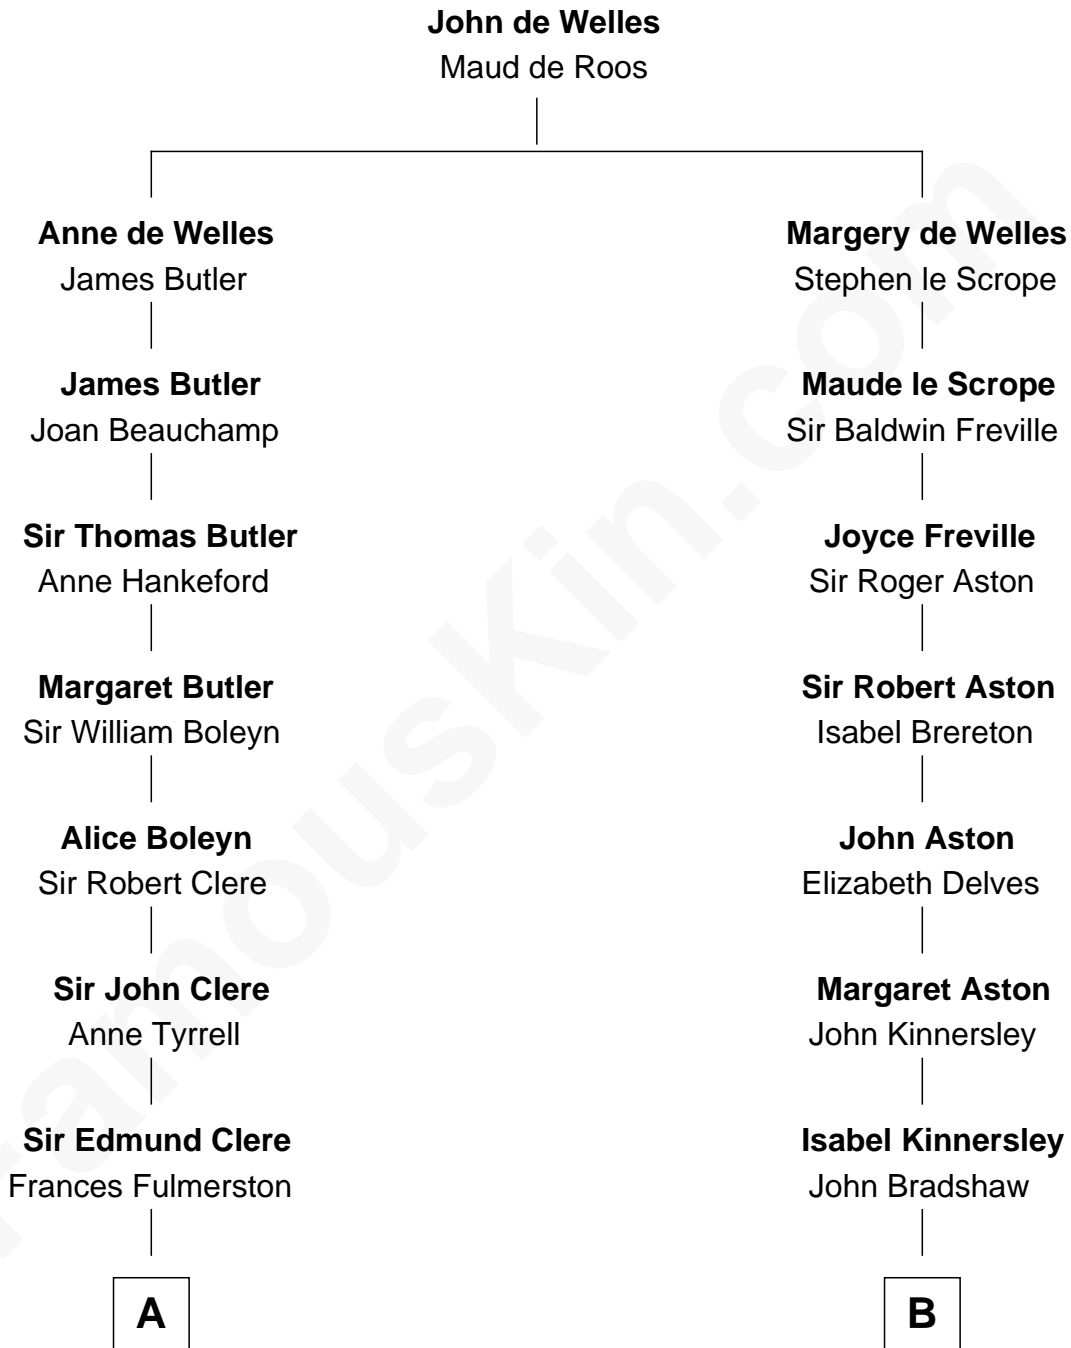

FamousKin.com

Relationship Chart of Mamie (Doud) Eisenhower

First Lady of President Dwight Eisenhower

14th cousin 5 times removed of

George Mason

Father of the U.S. Bill of Rights

C

—
Royal Houghton Doud

Mary Cornelia Sheldon

—
John Sheldon Doud

Elivera Mathilda Carlson

—
Mamie (Doud) Eisenhower

First Lady of Dwight Eisenhower

FamousKin.com