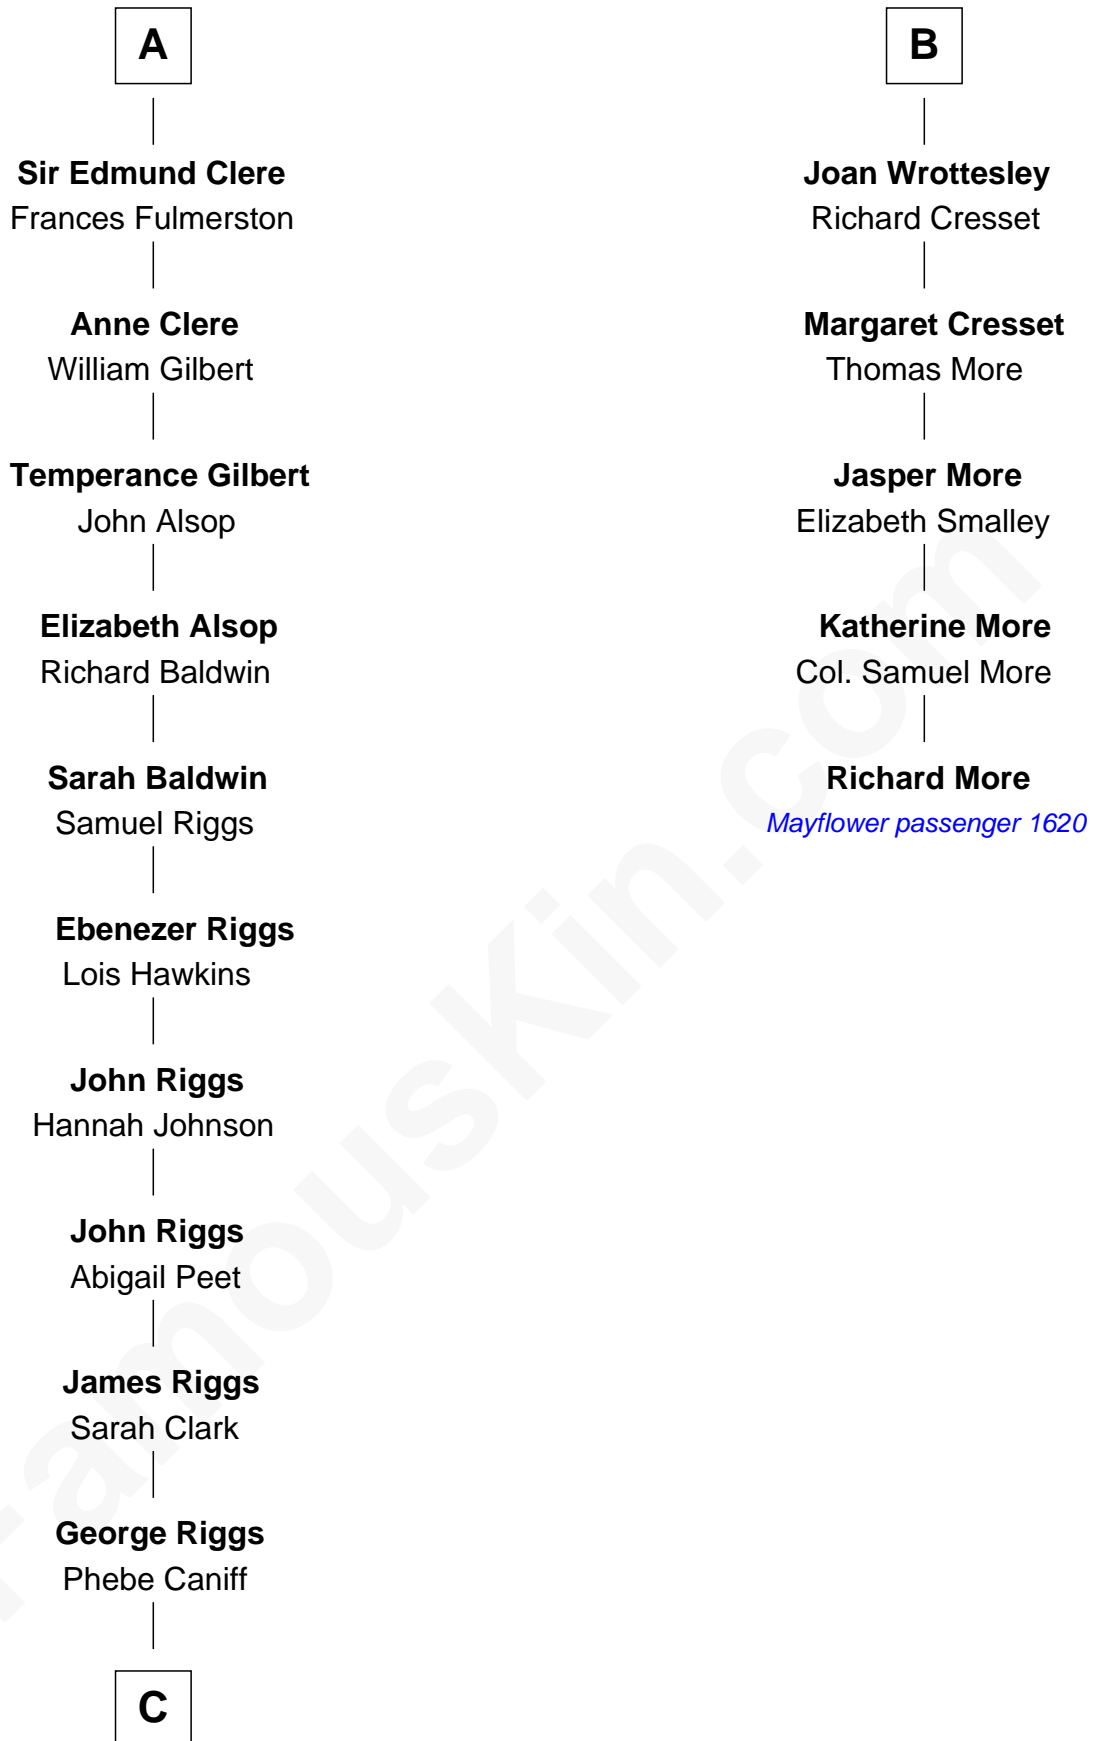

## Relationship Chart of Mamie (Doud) Eisenhower

*First Lady of President Dwight Eisenhower*

11th cousin 9 times removed of

**Richard More**

*(c1614 - c1696) Mayflower passenger 1620*

**MAYFLOWER**

**C**

—  
**Maria Riggs**

Eli Doud

—  
**Royal Houghton Doud**

Mary Cornelia Sheldon

—  
**John Sheldon Doud**

Elivera Mathilda Carlson

—  
**Mamie (Doud) Eisenhower**

*First Lady of Dwight Eisenhower*

FamousKin.com